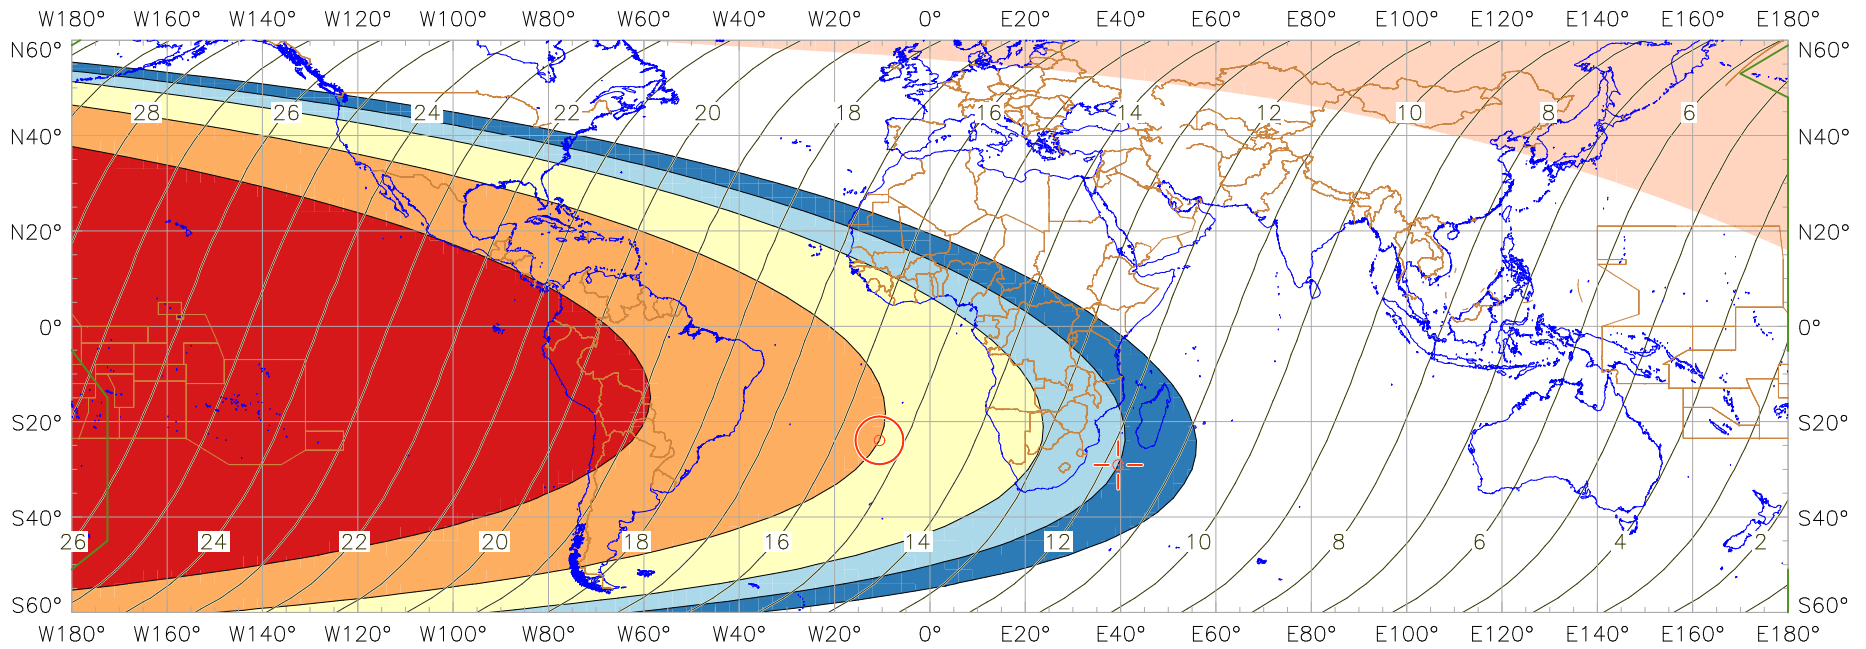

Visibility of the New Crescent Moon for 2016 June 5 (Ramadan 1437 AH)

New Moon occurred at 2016 June 5 at 03:00 UT

Age of the Moon at first visibility with the naked eye = 15.36 hours

Age of the Moon in hours at the "Best time" ———20———

Age of the Moon at first visibility with a telescope = 11.79 hours

New Crescent Moon Visibility Key – Colour Coding of Areas

- | | |
|--|---|
|  A – Easily visible to the naked eye |  D – Will need optical aid to find the crescent moon |
|  B – Visible to the naked eye under perfect conditions |  E – Not visible with a telescope |
|  C – May need optical aid to find the crescent moon initially |  F – Not visible – below the Danjon limit |
|  Moon sets before the Sun |  Moon prior to conjunction (new moon) |
|  Predicted location of first visibility with the naked eye |  Predicted location of first visibility with a telescope |