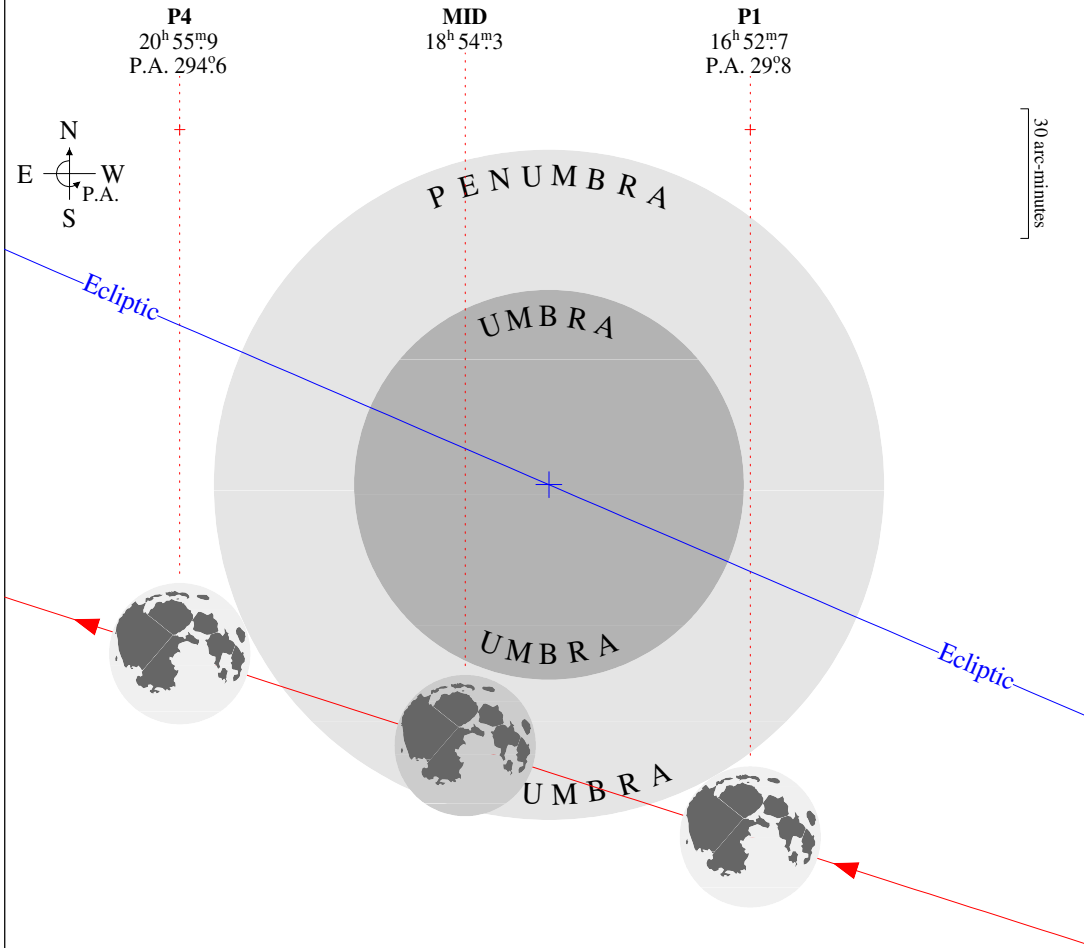

# V. - Penumbral Eclipse of the Moon

2016 September 16

UT of geocentric opposition in RA: September 16<sup>d</sup> 18<sup>h</sup> 18<sup>m</sup> 34<sup>s</sup>.310      Penumbral magnitude of the eclipse: 0.933