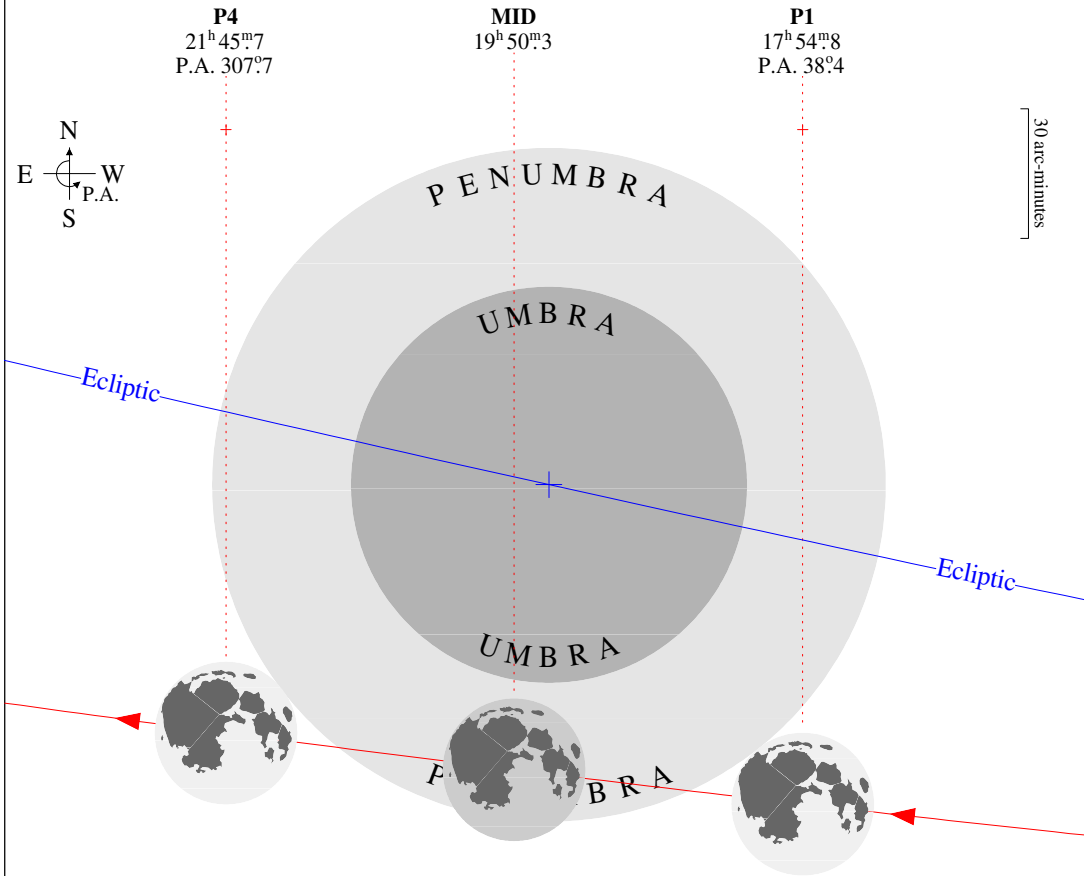

# V. - Penumbral Eclipse of the Moon

1535 July 14

UT of geocentric opposition in RA: July 14<sup>d</sup> 19<sup>h</sup> 36<sup>m</sup> 18<sup>s</sup>.876

Penumbral magnitude of the eclipse: 0.849