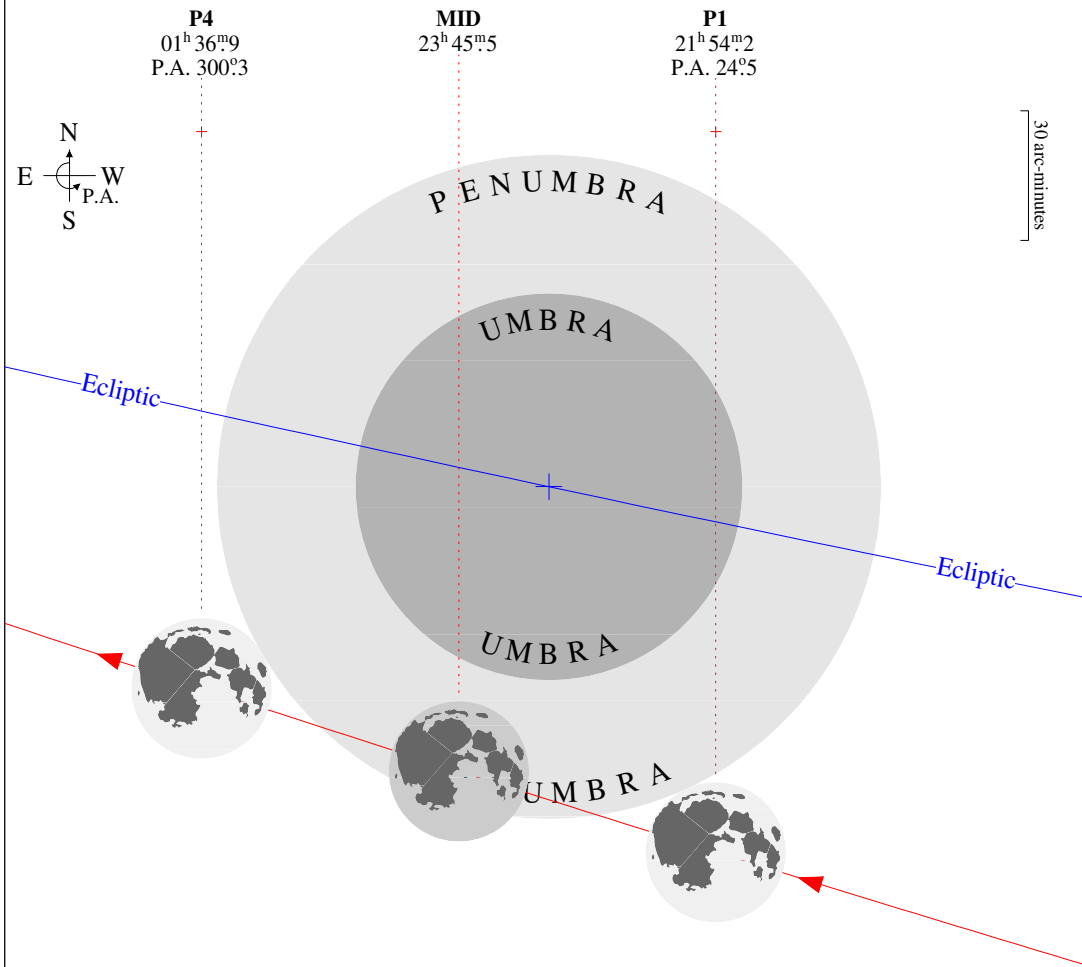

IV. - Penumbral Eclipse of the Moon

1785 July 21-22

UT of geocentric opposition in RA: July 21^d 23^h 6^m 27^s.588

Penumbral magnitude of the eclipse: 0.738