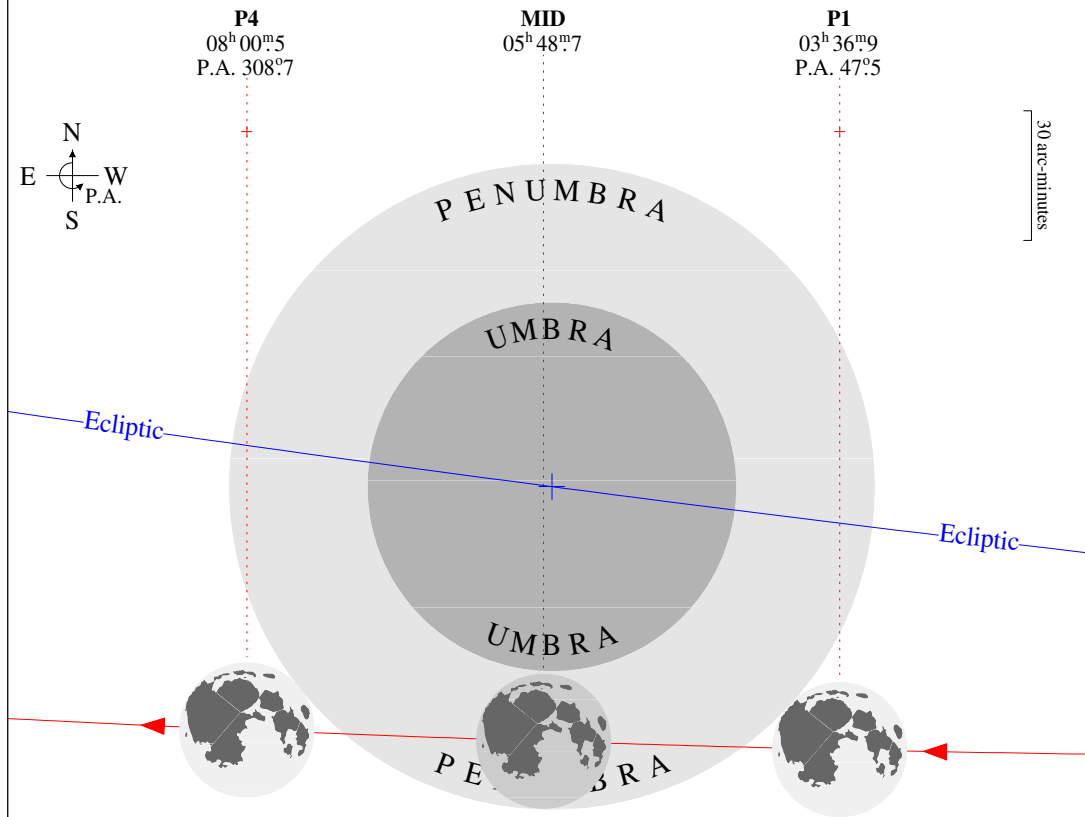

### III. - Penumbral Eclipse of the Moon

1759 July 10

UT of geocentric opposition in RA: July 10<sup>d</sup> 5<sup>h</sup> 44<sup>m</sup> 57<sup>s</sup>.510

Penumbral magnitude of the eclipse: 1.005