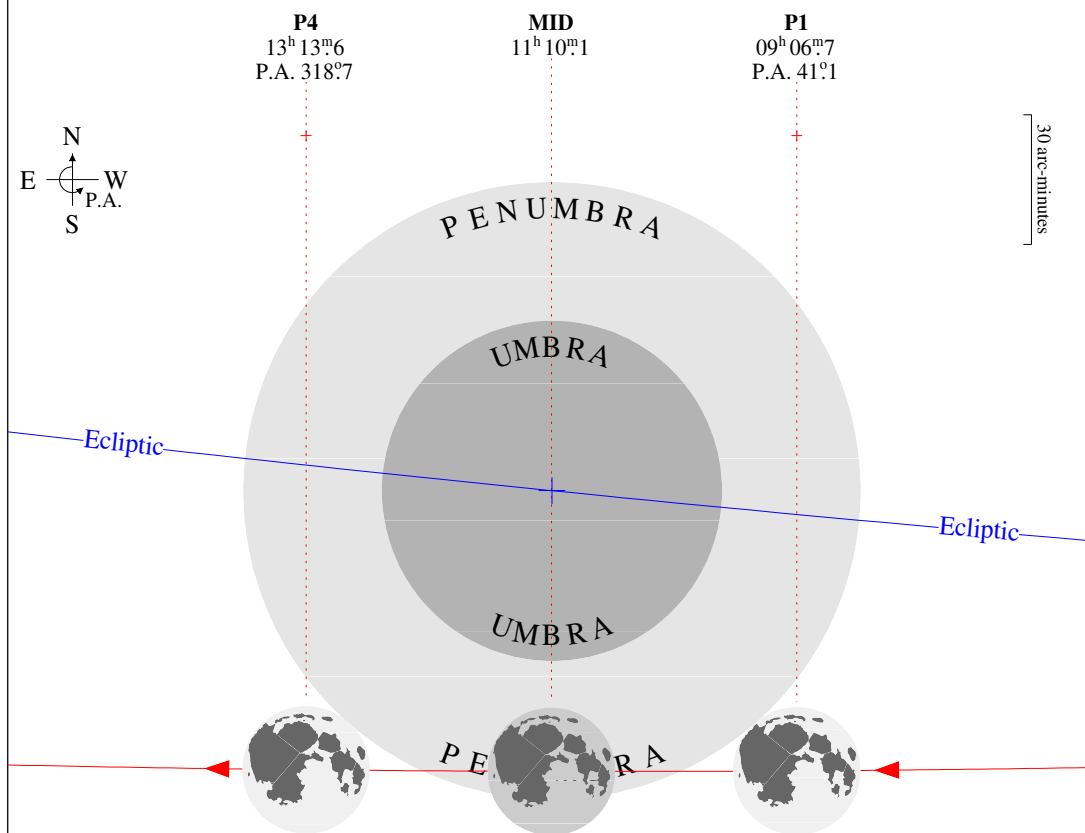

### III. - Penumbral Eclipse of the Moon

1629 July 05

UT of geocentric opposition in RA: July 5<sup>d</sup> 11<sup>h</sup> 9<sup>m</sup> 48<sup>s</sup>.920

Penumbral magnitude of the eclipse: 0.720