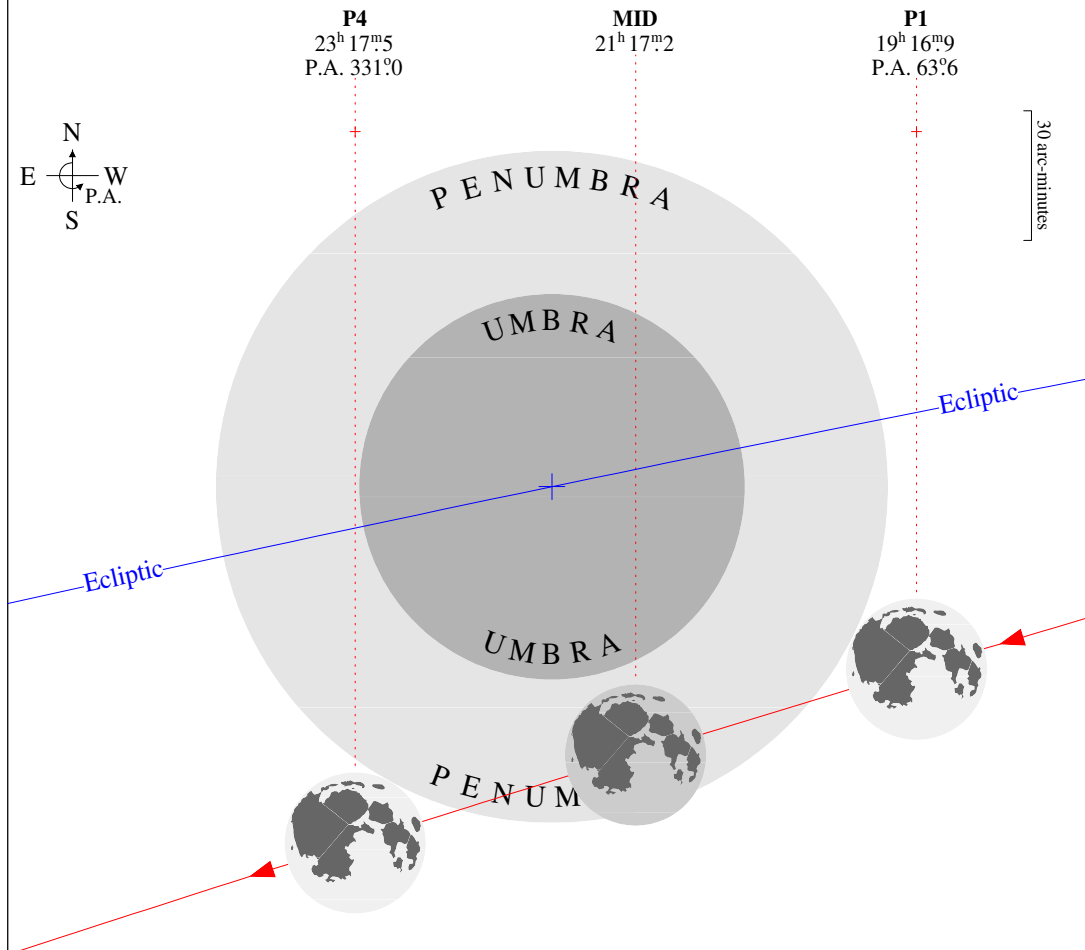

## II. - Penumbral Eclipse of the Moon

1973 January 18

UT of geocentric opposition in RA: January 18<sup>d</sup> 21<sup>h</sup> 53<sup>m</sup> 2<sup>s</sup>.781

Penumbral magnitude of the eclipse: 0.891