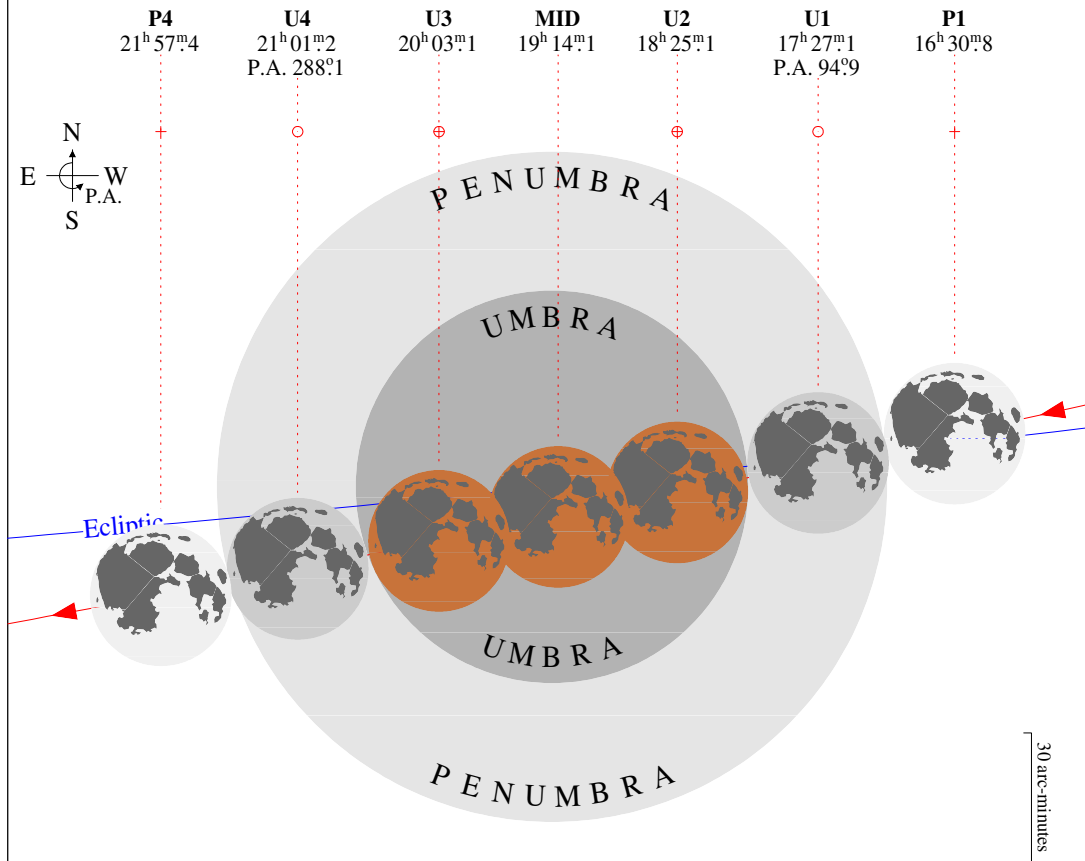

II. - Total Eclipse of the Moon

2058 June 06

UT of geocentric opposition in RA: June 6^d 19^h 16^m 38^s.991

Umbral magnitude of the eclipse: 1.667