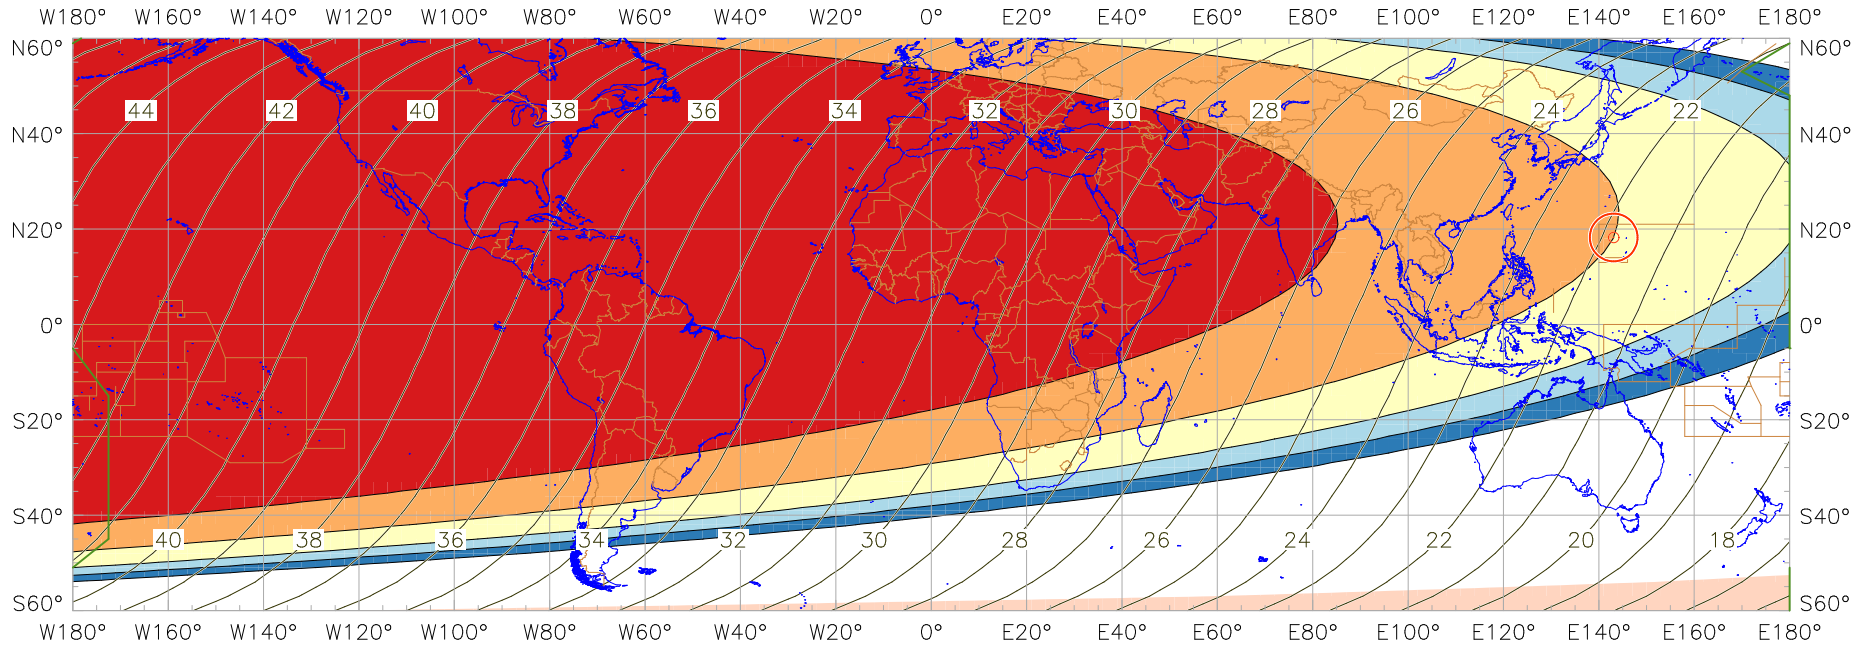

## Visibility of the New Crescent Moon for 2022 May 31 (Dhu al-Qa'da 1443 AH)

New Moon occurred at 2022 May 30 at 11:30 UT

Age of the Moon in hours at the "Best time" ——— 20 ———

Age of the Moon at first visibility with the naked eye = 21.81 hours