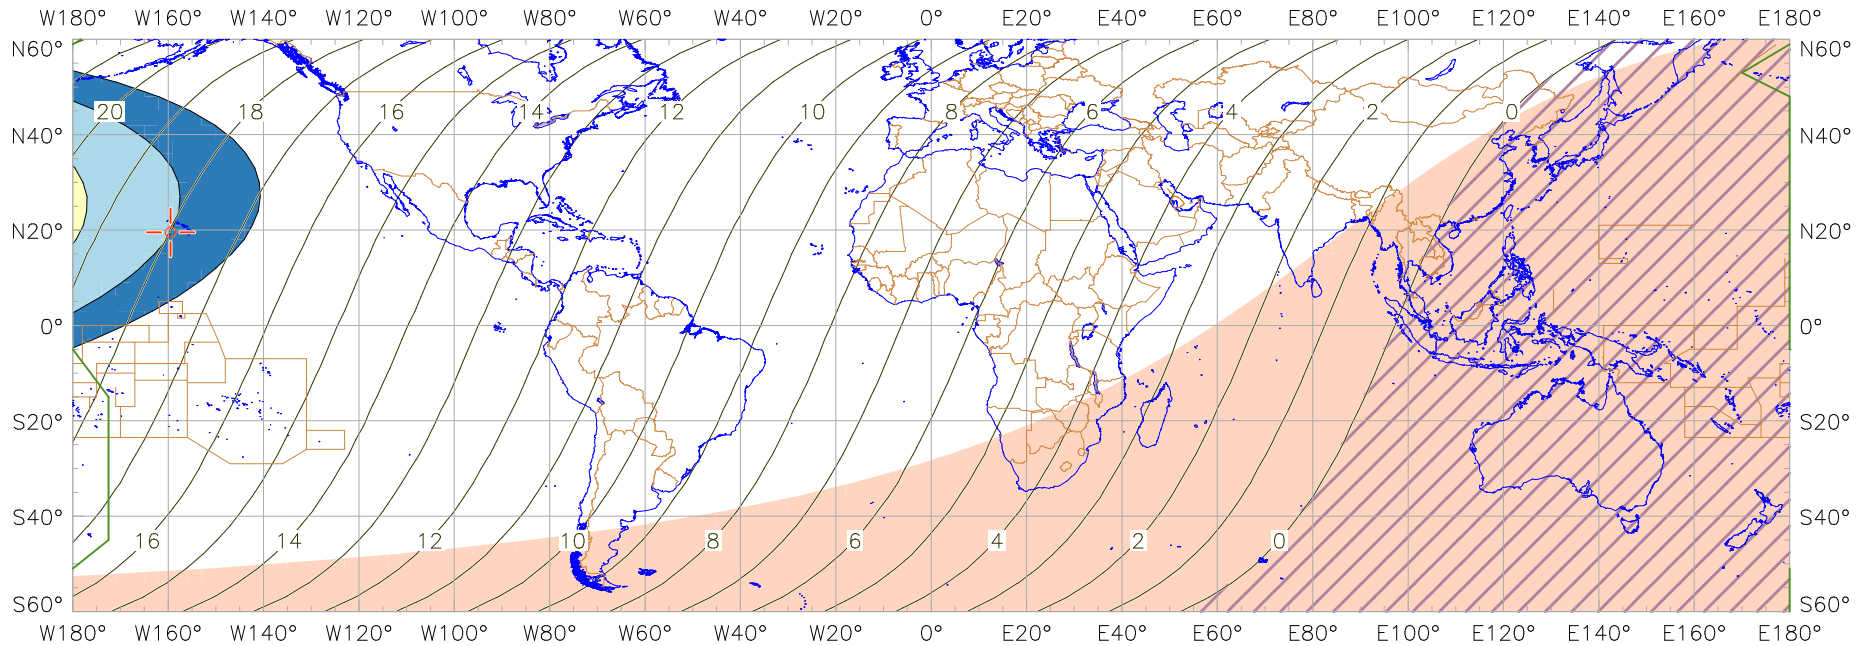

Visibility of the New Crescent Moon for 2022 May 30 (Dhu al-Qa'da 1443 AH)

New Moon occurred at 2022 May 30 at 11:30 UT

Age of the Moon in hours at the "Best time" ——— 20 ———
 Age of the Moon at first visibility with a telescope = 17.97 hours

New Crescent Moon Visibility Key – Colour Coding of Shaded Areas

- | | |
|---|--|
| <ul style="list-style-type: none"> A – Easily visible to the naked eye B – Visible to the naked eye under perfect conditions C – May need optical aid to find the crescent moon initially Moon sets before the Sun Predicted location of first visibility with the naked eye | <ul style="list-style-type: none"> D – Will need optical aid to find the crescent moon E – Not visible with a conventional telescope F – Not visible – below the Danjon limit Moon prior to conjunction (new moon) <div style="position: absolute; top: 50%; left: 50%; transform: translate(-50%, -50%); border: 1px solid red; width: 2px; height: 2px;"></div> Predicted location of first visibility with a telescope |
|---|--|