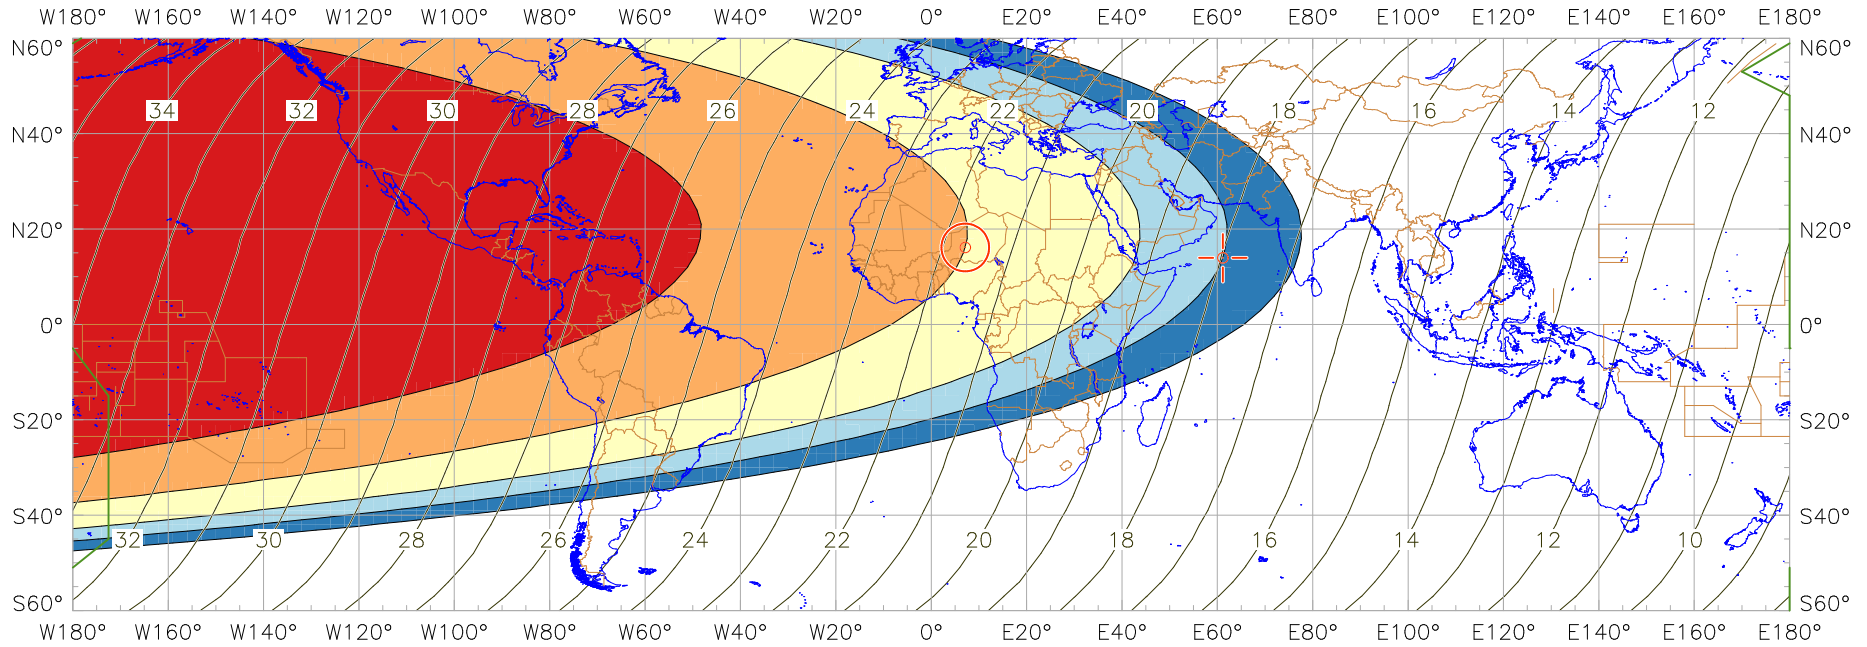

Visibility of the New Crescent Moon for 2022 May 1 (Shawwal 1443 AH)

New Moon occurred at 2022 April 30 at 20:28 UT

Age of the Moon at first visibility with the naked eye = 21.67 hours

Age of the Moon in hours at the "Best time" ——— 20 ———

Age of the Moon at first visibility with a telescope = 17.97 hours

New Crescent Moon Visibility Key – Colour Coding of Shaded Areas

- | | |
|--|--|
| <p> A – Easily visible to the naked eye</p> <p> B – Visible to the naked eye under perfect conditions</p> <p> C – May need optical aid to find the crescent moon initially</p> <p> Moon sets before the Sun</p> <p> Predicted location of first visibility with the naked eye</p> | <p> D – Will need optical aid to find the crescent moon</p> <p> E – Not visible with a conventional telescope</p> <p> F – Not visible – below the Danjon limit</p> <p> Moon prior to conjunction (new moon)</p> <p> Predicted location of first visibility with a telescope</p> |
|--|--|