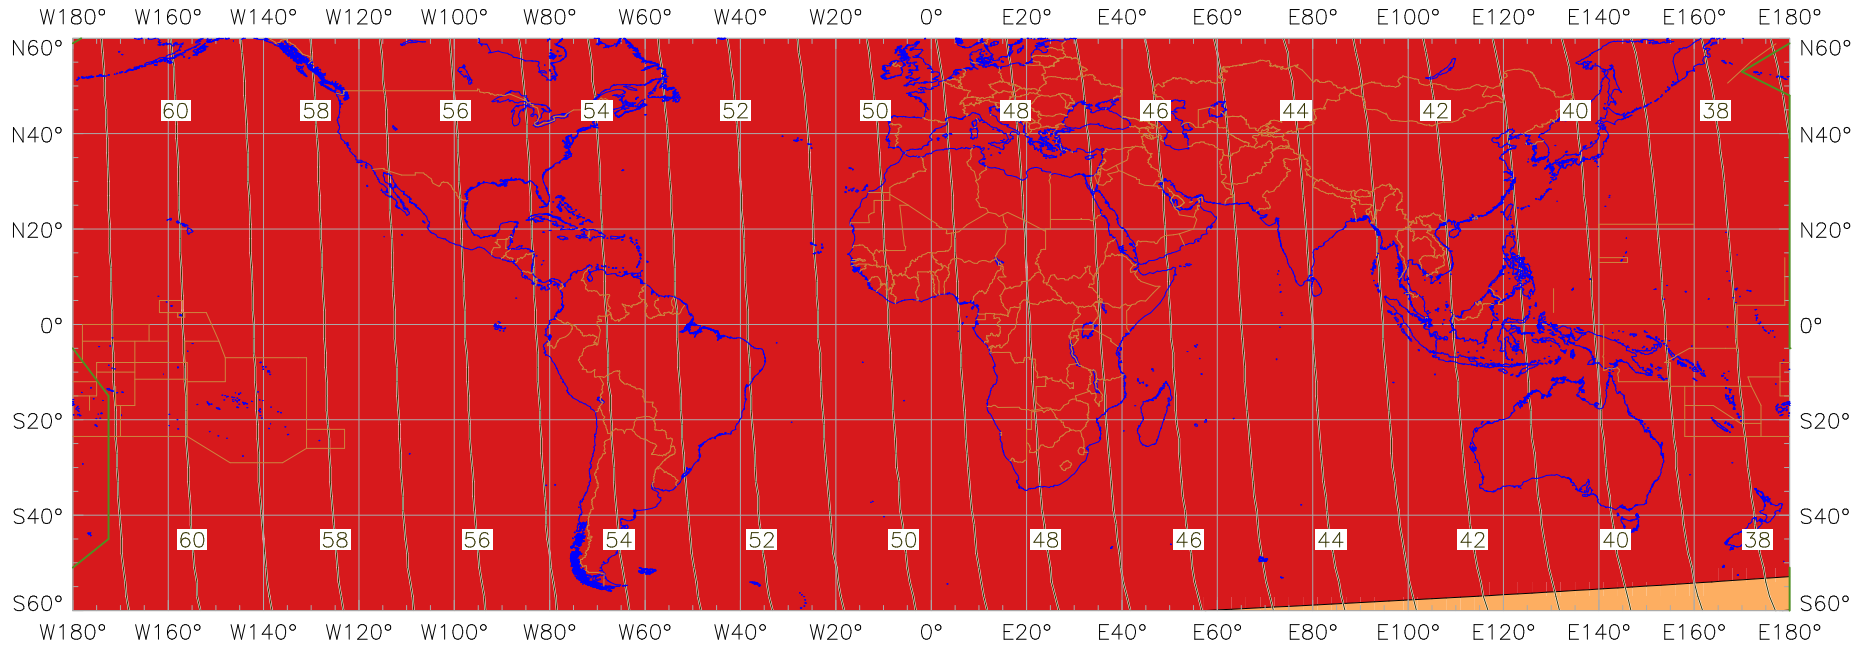

### Visibility of the New Crescent Moon for 2022 March 4 (Sha'ban 1443 AH)

New Moon occurred at 2022 March 2 at 17:35 UT

Age of the Moon in hours at the "Best time" ———20———

#### New Crescent Moon Visibility Key – Colour Coding of Shaded Areas

- |   |  |   |   |
|---|--|---|---|
|  | A – Easily visible to the naked eye                          |  | D – Will need optical aid to find the crescent moon     |
|  | B – Visible to the naked eye under perfect conditions        |  | E – Not visible with a conventional telescope           |
|  | C – May need optical aid to find the crescent moon initially |  | F – Not visible – below the Danjon limit                |
|  | Moon sets before the Sun                                     |  | Moon prior to conjunction (new moon)                    |
|  | Predicted location of first visibility with the naked eye    |  | Predicted location of first visibility with a telescope |