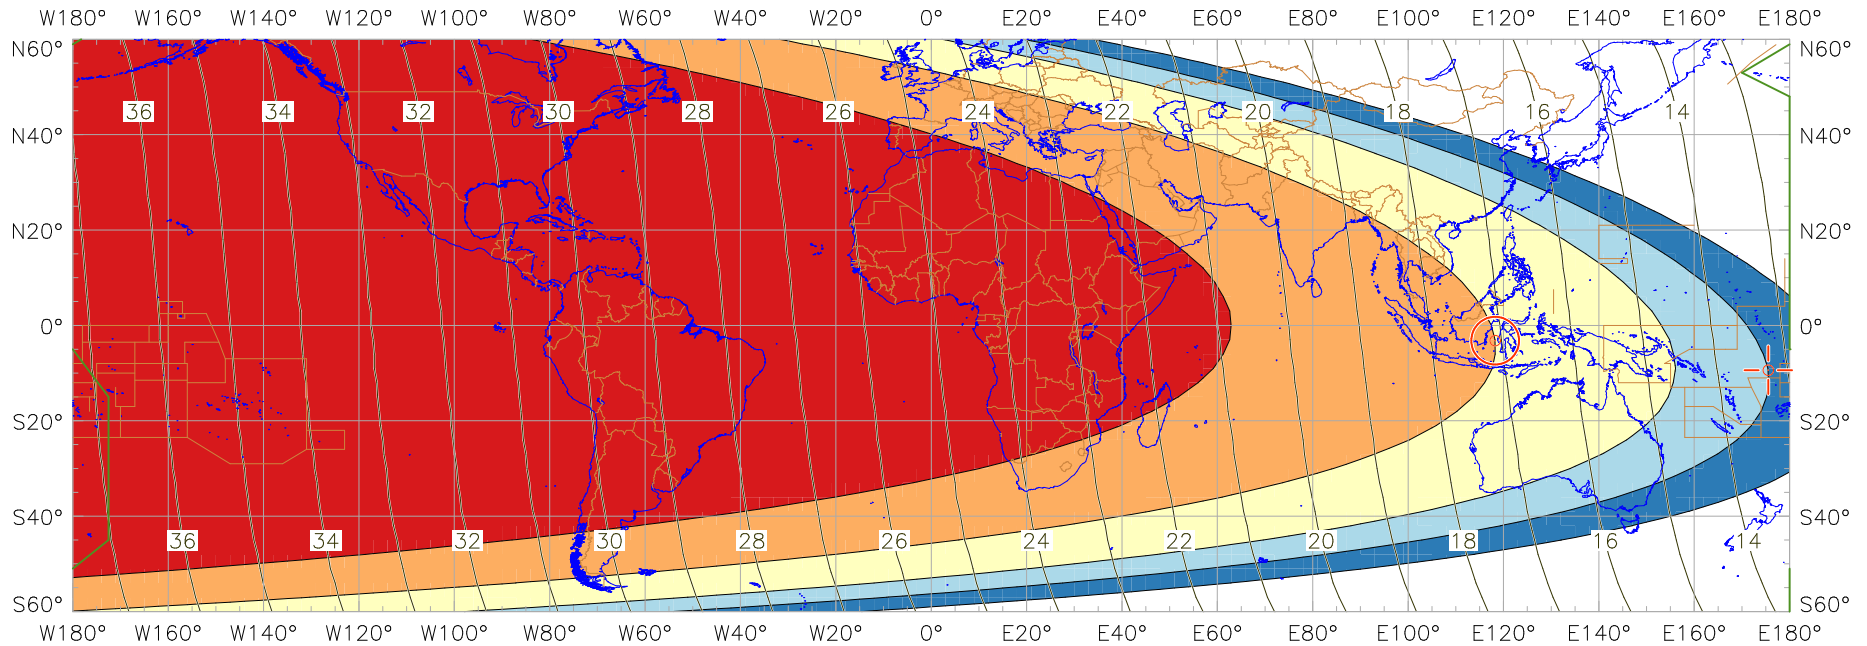

Visibility of the New Crescent Moon for 2022 March 3 (Sha'ban 1443 AH)

New Moon occurred at 2022 March 2 at 17:35 UT
 Age of the Moon at first visibility with the naked eye = 17.09 hours

Age of the Moon in hours at the "Best time" ——— 20 ———
 Age of the Moon at first visibility with a telescope = 13.27 hours

New Crescent Moon Visibility Key – Colour Coding of Shaded Areas

- | | | | |
|-------------------------------------------------------------------------------------|--------------------------------------------------------------|---------------------------------------------------------------------------------------|---------------------------------------------------------|
|  | A – Easily visible to the naked eye |  | D – Will need optical aid to find the crescent moon |
|  | B – Visible to the naked eye under perfect conditions |  | E – Not visible with a conventional telescope |
|  | C – May need optical aid to find the crescent moon initially |  | F – Not visible – below the Danjon limit |
|  | Moon sets before the Sun |  | Moon prior to conjunction (new moon) |
|  | Predicted location of first visibility with the naked eye |  | Predicted location of first visibility with a telescope |