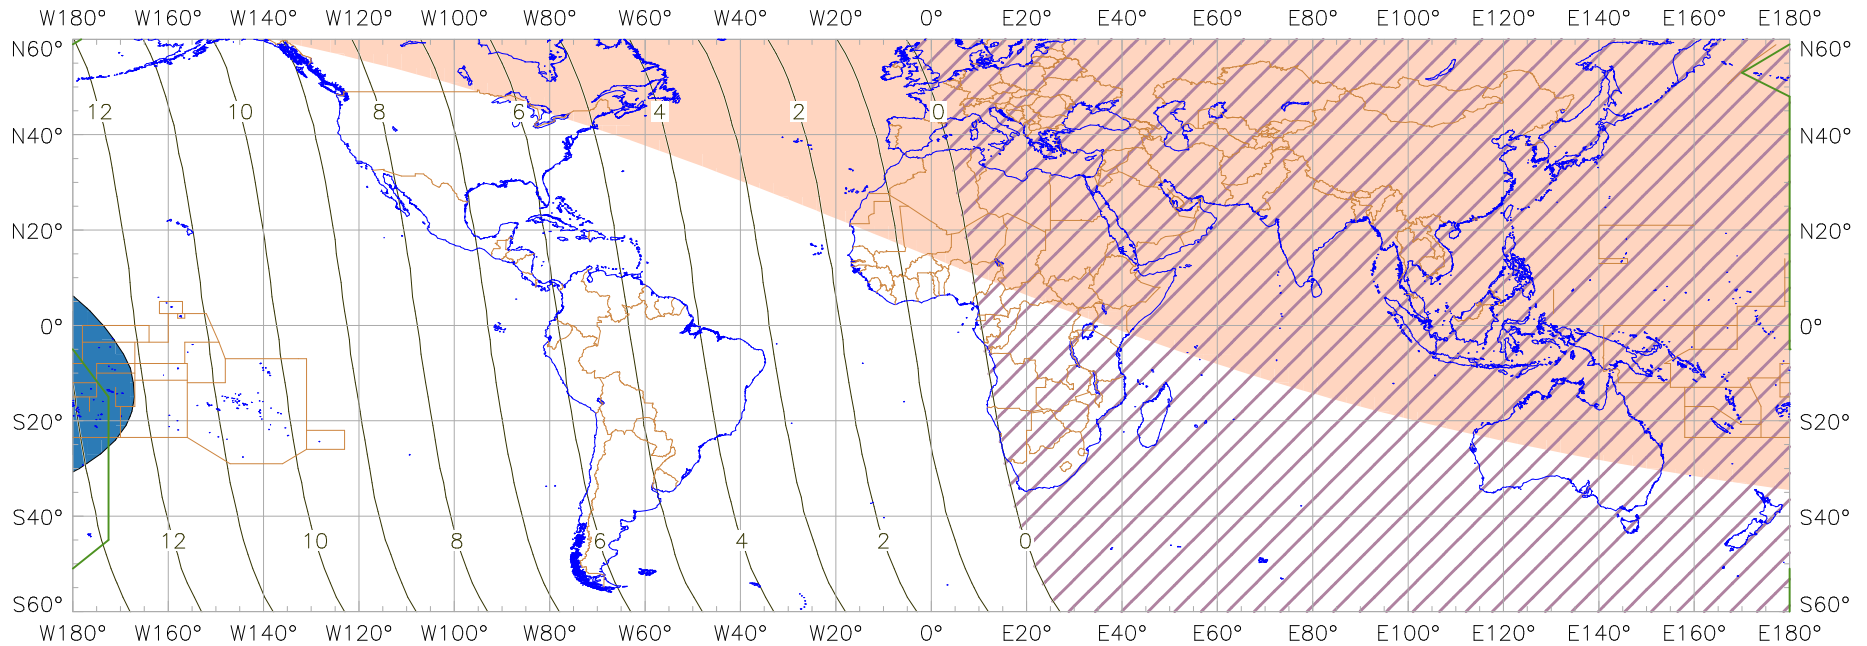

### Visibility of the New Crescent Moon for 2022 March 2 (Sha'ban 1443 AH)

New Moon occurred at 2022 March 2 at 17:35 UT

Age of the Moon in hours at the "Best time" ——— 20 ———

#### New Crescent Moon Visibility Key – Colour Coding of Shaded Areas

- |   |  |   |   |
|---|--|---|---|
|  | A – Easily visible to the naked eye                          |  | D – Will need optical aid to find the crescent moon     |
|  | B – Visible to the naked eye under perfect conditions        |  | E – Not visible with a conventional telescope           |
|  | C – May need optical aid to find the crescent moon initially |  | F – Not visible – below the Danjon limit                |
|  | Moon sets before the Sun                                     |  | Moon prior to conjunction (new moon)                    |
|  | Predicted location of first visibility with the naked eye    |  | Predicted location of first visibility with a telescope |