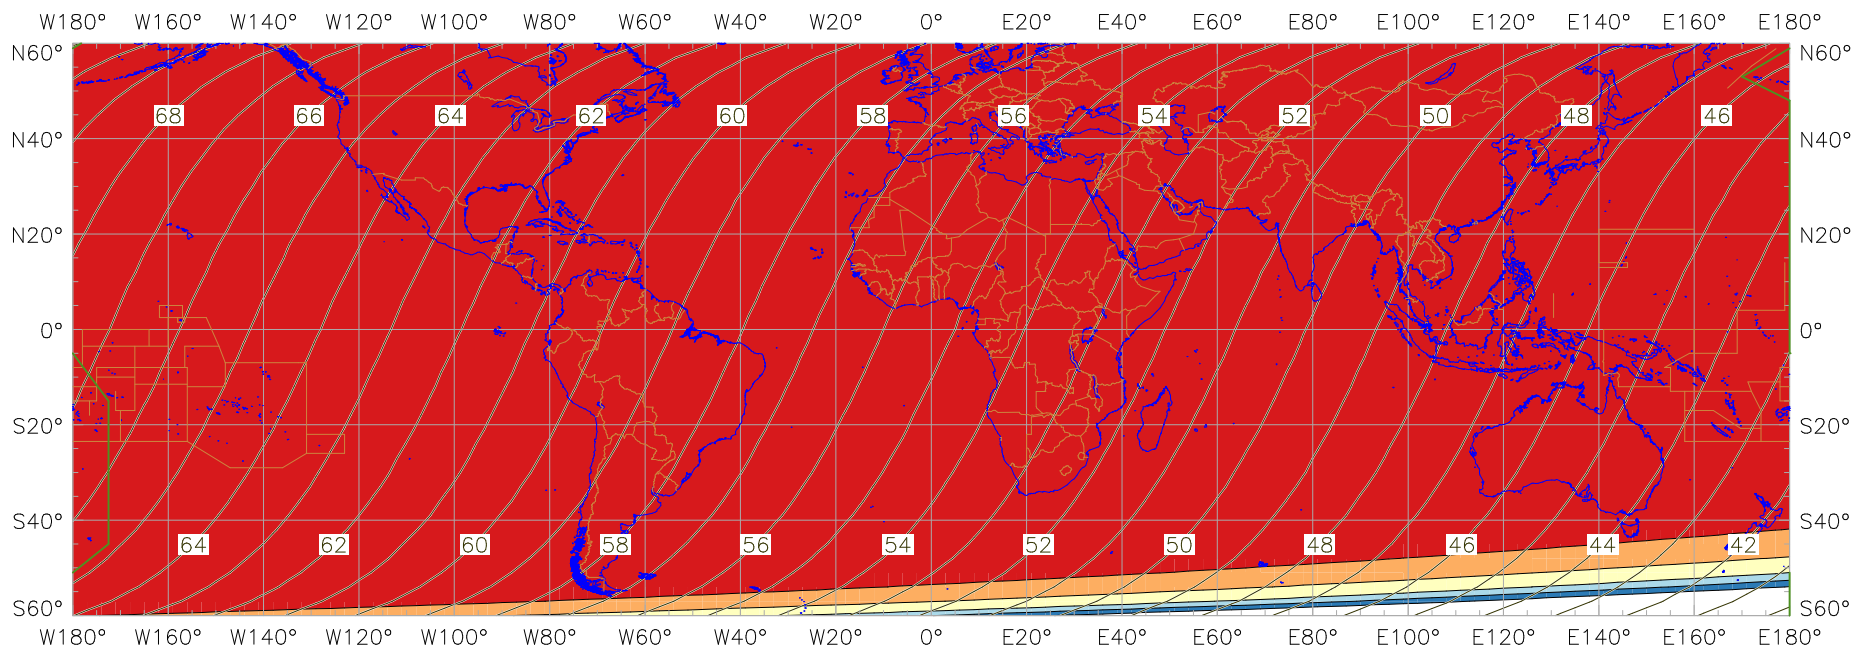

### Visibility of the New Crescent Moon for 2022 June 1 (Dhu al-Qa'da 1443 AH)

New Moon occurred at 2022 May 30 at 11:30 UT

Age of the Moon in hours at the "Best time" ——— 20 ———

#### New Crescent Moon Visibility Key – Colour Coding of Shaded Areas

- |   |  |   |   |
|---|--|---|---|
|  | A – Easily visible to the naked eye                          |  | D – Will need optical aid to find the crescent moon     |
|  | B – Visible to the naked eye under perfect conditions        |  | E – Not visible with a conventional telescope           |
|  | C – May need optical aid to find the crescent moon initially |  | F – Not visible – below the Danjon limit                |
|  | Moon sets before the Sun                                     |  | Moon prior to conjunction (new moon)                    |
|  | Predicted location of first visibility with the naked eye    |  | Predicted location of first visibility with a telescope |