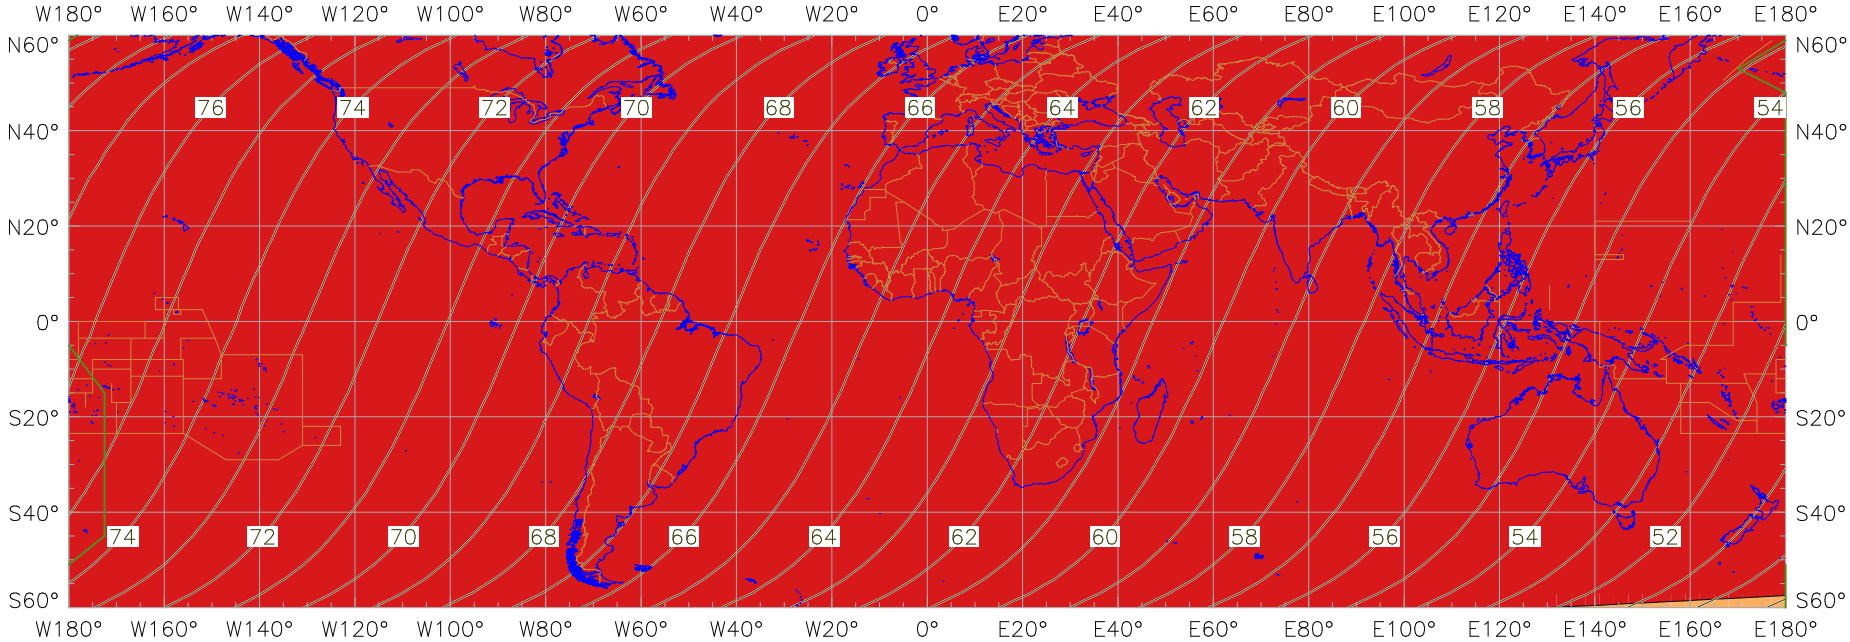

Visibility of the New Crescent Moon for 2022 July 1 (Dhu al-Hijja 1443 AH)

New Moon occurred at 2022 June 29 at 02:52 UT

Age of the Moon in hours at the "Best time" ————20———

New Crescent Moon Visibility Key – Colour Coding of Shaded Areas

- | | | | |
|---|--|---|---|
|  | A – Easily visible to the naked eye |  | D – Will need optical aid to find the crescent moon |
|  | B – Visible to the naked eye under perfect conditions |  | E – Not visible with a conventional telescope |
|  | C – May need optical aid to find the crescent moon initially |  | F – Not visible – below the Danjon limit |
|  | Moon sets before the Sun |  | Moon prior to conjunction (new moon) |
|  | Predicted location of first visibility with the naked eye |  | Predicted location of first visibility with a telescope |