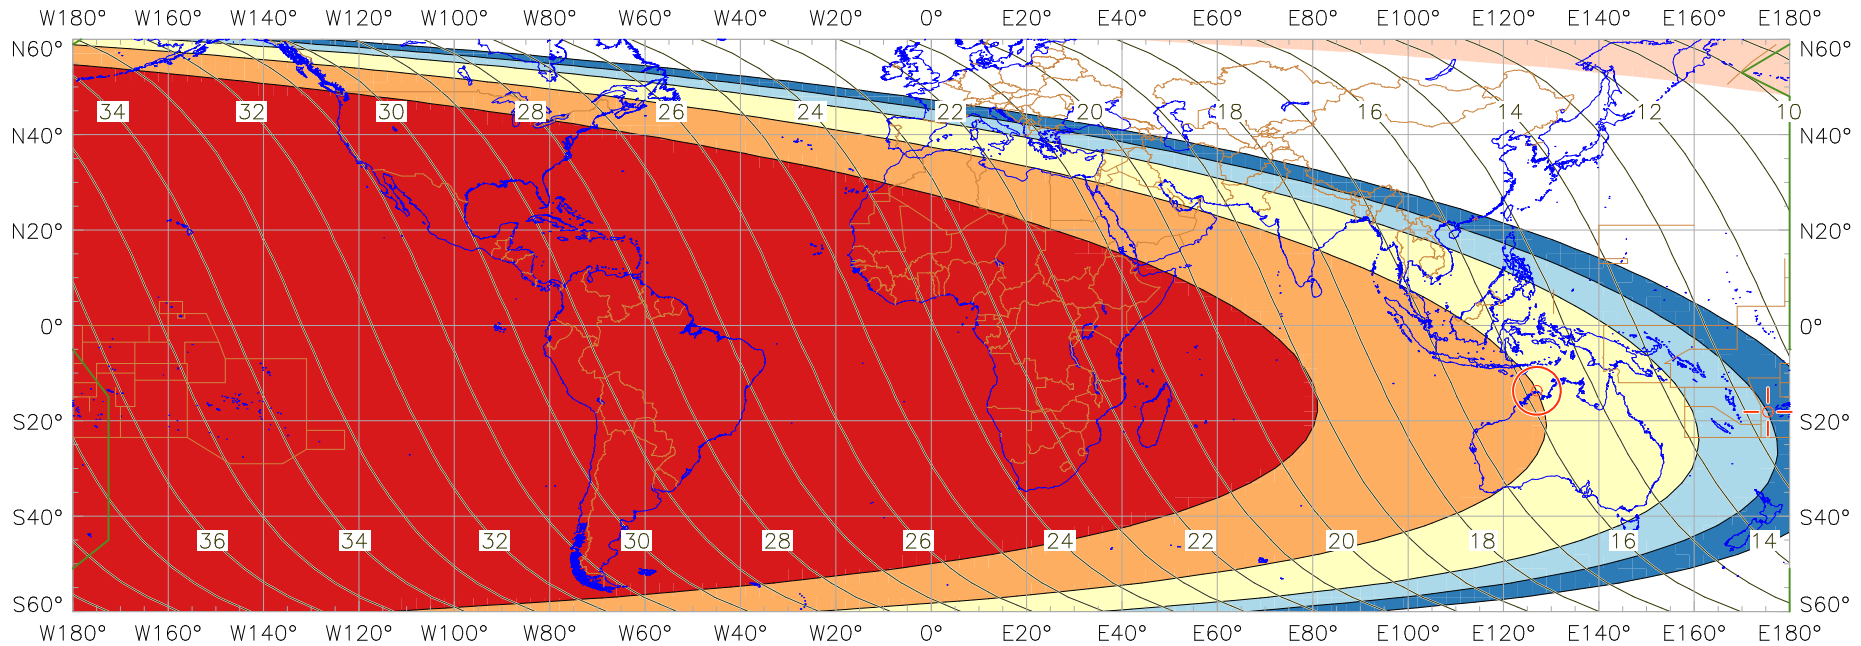

Visibility of the New Crescent Moon for 2022 January 3 (Jumada al-Ahira 1443 AH)

New Moon occurred at 2022 January 2 at 18:33 UT
 Age of the Moon at first visibility with the naked eye = 15.83 hours

Age of the Moon in hours at the "Best time" ——— 20 ———
 Age of the Moon at first visibility with a telescope = 12.68 hours

New Crescent Moon Visibility Key – Colour Coding of Shaded Areas

- | | |
|--|--|
| <p> A – Easily visible to the naked eye</p> <p> B – Visible to the naked eye under perfect conditions</p> <p> C – May need optical aid to find the crescent moon initially</p> <p> Moon sets before the Sun</p> <p> Predicted location of first visibility with the naked eye</p> | <p> D – Will need optical aid to find the crescent moon</p> <p> E – Not visible with a conventional telescope</p> <p> F – Not visible – below the Danjon limit</p> <p> Moon prior to conjunction (new moon)</p> <p> Predicted location of first visibility with a telescope</p> |
|--|--|