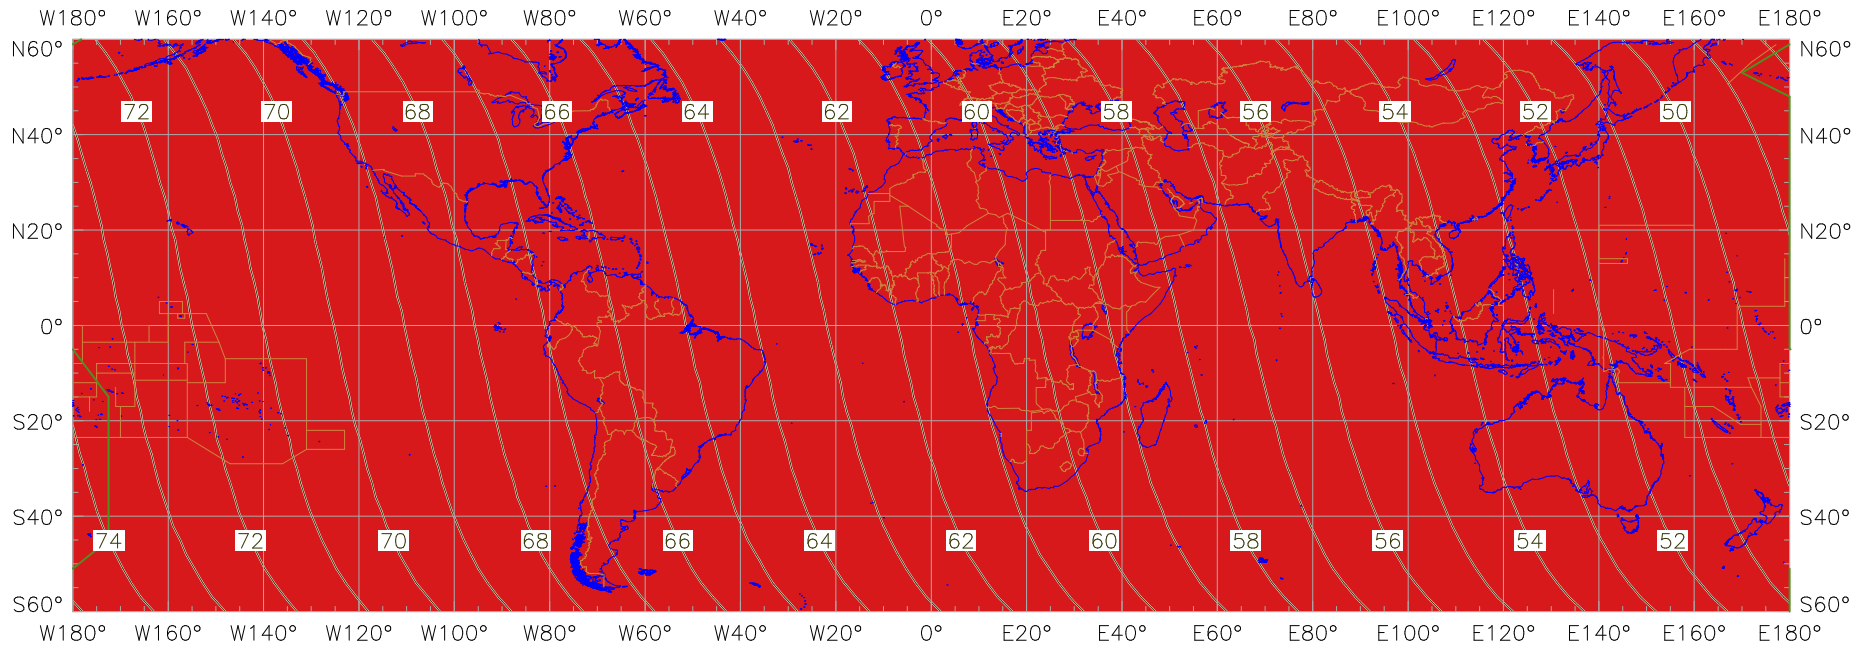

Visibility of the New Crescent Moon for 2022 February 3 (Rajab 1443 AH)

New Moon occurred at 2022 February 1 at 05:46 UT

Age of the Moon in hours at the "Best time" ———20———

New Crescent Moon Visibility Key – Colour Coding of Shaded Areas

- | | |
|--------------------------------------------------------------------------------------------------------------------------------------------------|-----------------------------------------------------------------------------------------------------------------------------------------------|
|  A – Easily visible to the naked eye |  D – Will need optical aid to find the crescent moon |
|  B – Visible to the naked eye under perfect conditions |  E – Not visible with a conventional telescope |
|  C – May need optical aid to find the crescent moon initially |  F – Not visible – below the Danjon limit |
|  Moon sets before the Sun |  Moon prior to conjunction (new moon) |
|  Predicted location of first visibility with the naked eye |  Predicted location of first visibility with a telescope |