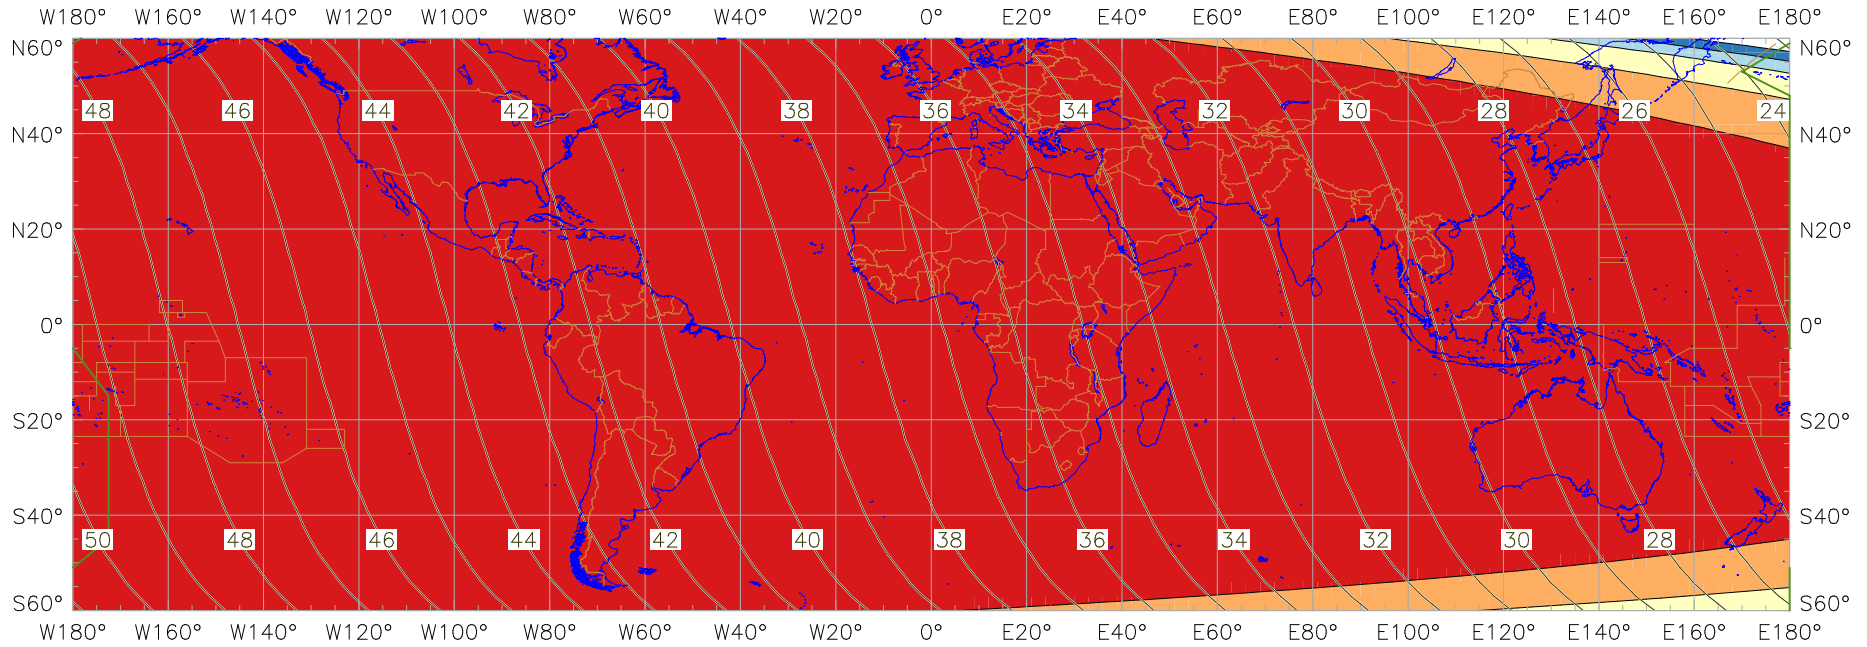

Visibility of the New Crescent Moon for 2022 February 2 (Rajab 1443 AH)

New Moon occurred at 2022 February 1 at 05:46 UT

Age of the Moon in hours at the "Best time" ———20———

New Crescent Moon Visibility Key – Colour Coding of Shaded Areas

- | | |
|--|--|
| <p> A – Easily visible to the naked eye</p> <p> B – Visible to the naked eye under perfect conditions</p> <p> C – May need optical aid to find the crescent moon initially</p> <p> D – Will need optical aid to find the crescent moon</p> <p> F – Not visible – below the Danjon limit</p> <p> Moon sets before the Sun</p> <p> Predicted location of first visibility with the naked eye</p> | <p> E – Not visible with a conventional telescope</p> <p> Moon prior to conjunction (new moon)</p> <p> Predicted location of first visibility with a telescope</p> |
|--|--|