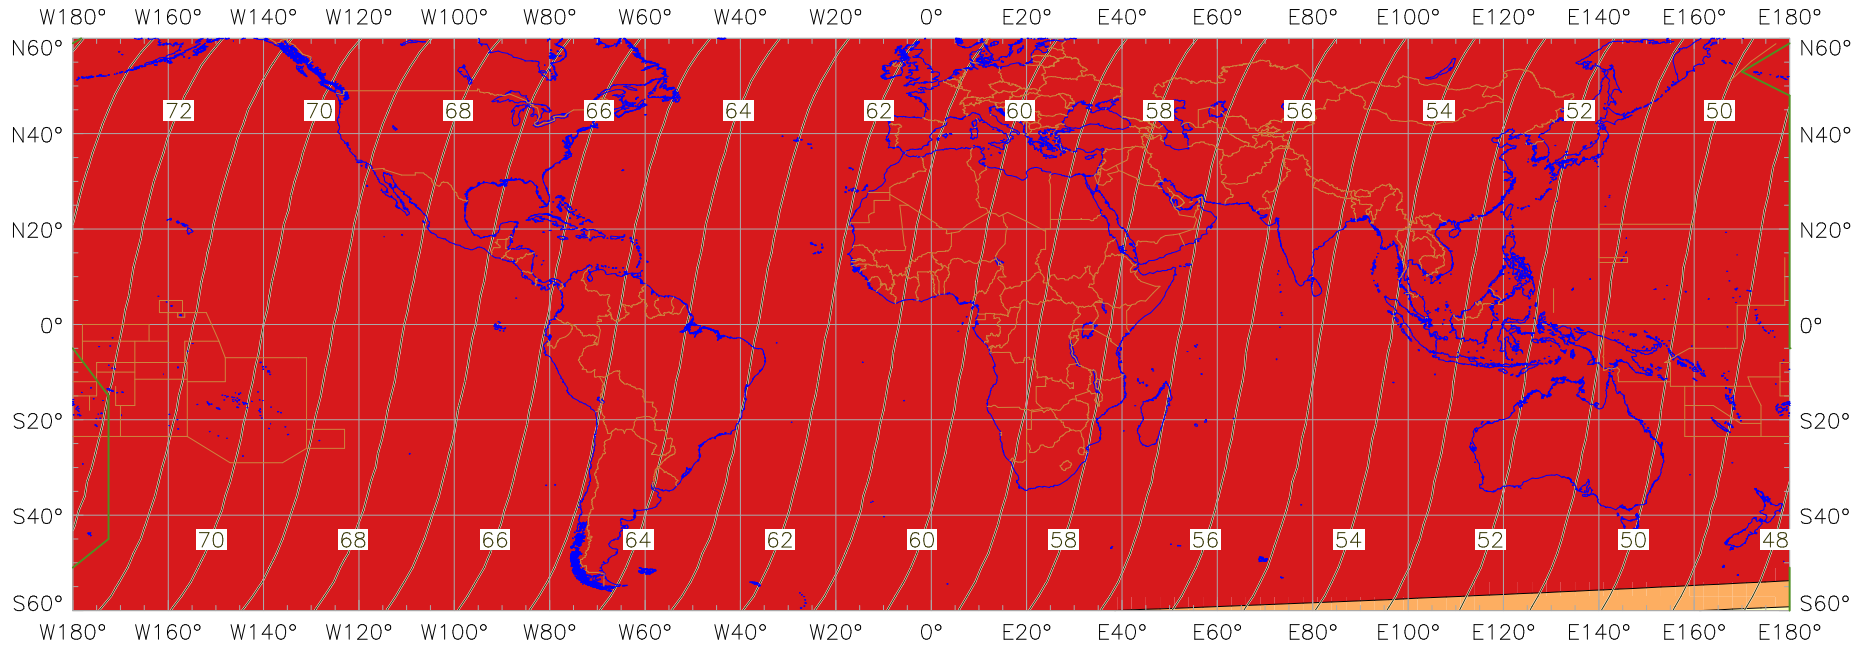

Visibility of the New Crescent Moon for 2022 April 3 (Ramadan 1443 AH)

New Moon occurred at 2022 April 1 at 06:24 UT

Age of the Moon in hours at the "Best time" ———20———

New Crescent Moon Visibility Key – Colour Coding of Shaded Areas

- | | | | |
|---|--|---|---|
|  | A – Easily visible to the naked eye |  | D – Will need optical aid to find the crescent moon |
|  | B – Visible to the naked eye under perfect conditions |  | E – Not visible with a conventional telescope |
|  | C – May need optical aid to find the crescent moon initially |  | F – Not visible – below the Danjon limit |
|  | Moon sets before the Sun |  | Moon prior to conjunction (new moon) |
|  | Predicted location of first visibility with the naked eye |  | Predicted location of first visibility with a telescope |