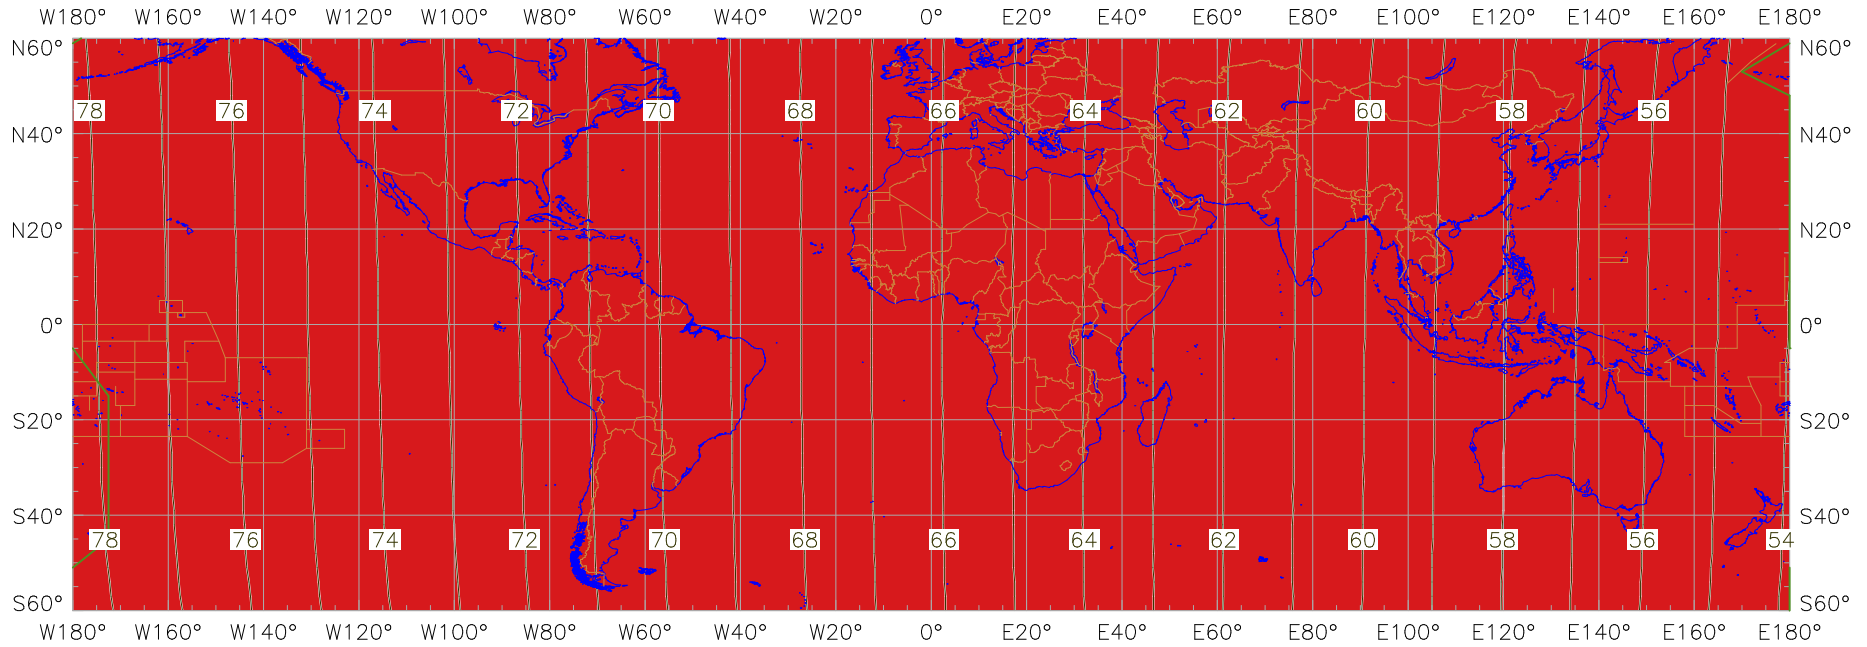

### Visibility of the New Crescent Moon for 2021 September 9 (Safar 1443 AH)

New Moon occurred at 2021 September 7 at 00:52 UT

Age of the Moon in hours at the "Best time" ———20———

#### New Crescent Moon Visibility Key – Colour Coding of Shaded Areas

- |   |  |   |   |
|---|--|---|---|
|  | A – Easily visible to the naked eye                          |  | D – Will need optical aid to find the crescent moon     |
|  | B – Visible to the naked eye under perfect conditions        |  | E – Not visible with a conventional telescope           |
|  | C – May need optical aid to find the crescent moon initially |  | F – Not visible – below the Danjon limit                |
|  | Moon sets before the Sun                                     |  | Moon prior to conjunction (new moon)                    |
|  | Predicted location of first visibility with the naked eye    |  | Predicted location of first visibility with a telescope |