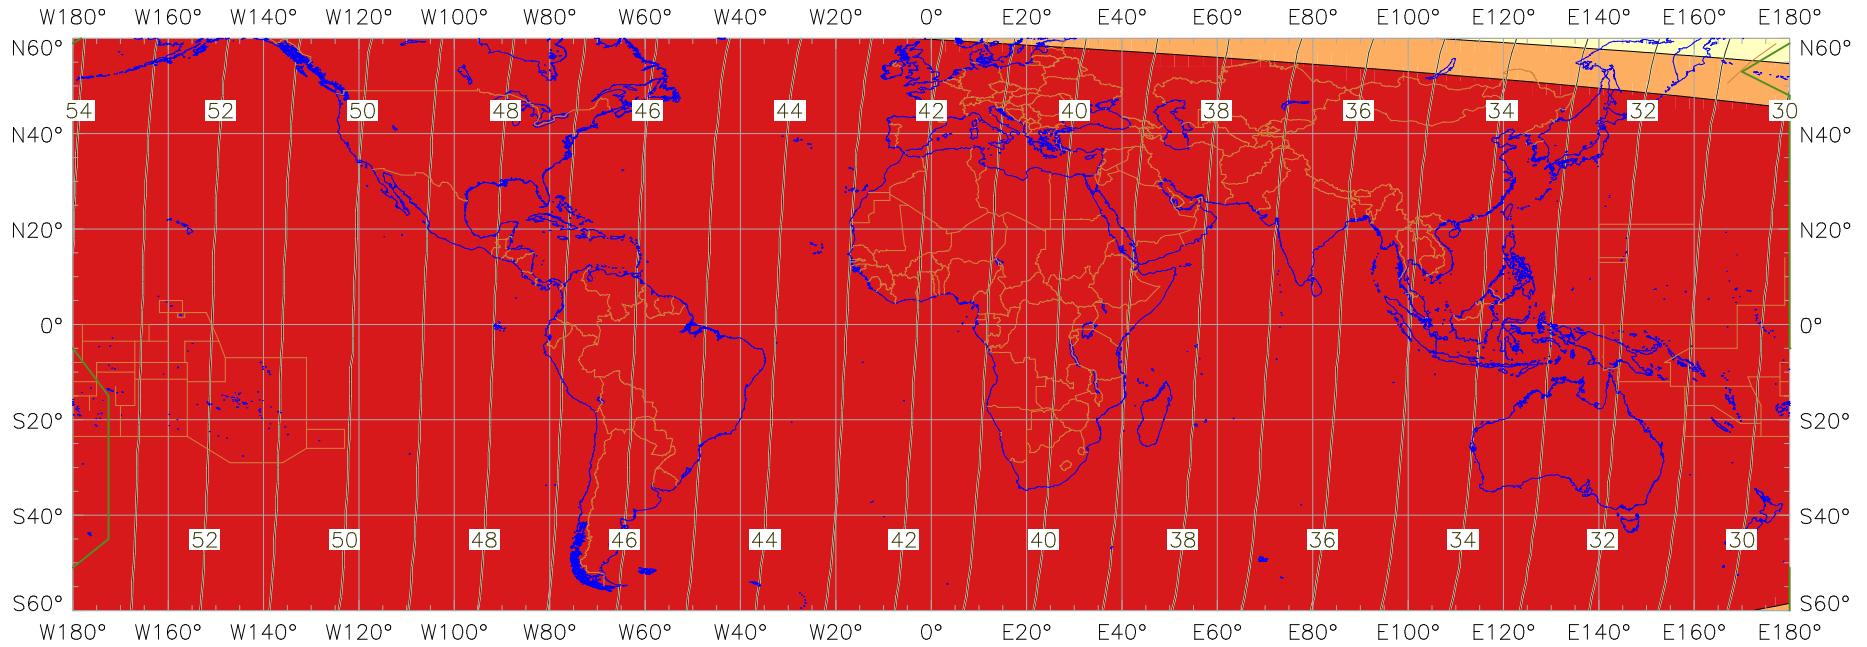

### Visibility of the New Crescent Moon for 2021 September 8 (Safar 1443 AH)

New Moon occurred at 2021 September 7 at 00:52 UT

Age of the Moon in hours at the "Best time" ———20———

#### New Crescent Moon Visibility Key – Colour Coding of Shaded Areas

- |   |  |   |   |
|---|--|---|---|
|  | A – Easily visible to the naked eye                          |  | D – Will need optical aid to find the crescent moon     |
|  | B – Visible to the naked eye under perfect conditions        |  | E – Not visible with a conventional telescope           |
|  | C – May need optical aid to find the crescent moon initially |  | F – Not visible – below the Danjon limit                |
|  | Moon sets before the Sun                                     |  | Moon prior to conjunction (new moon)                    |
|  | Predicted location of first visibility with the naked eye    |  | Predicted location of first visibility with a telescope |