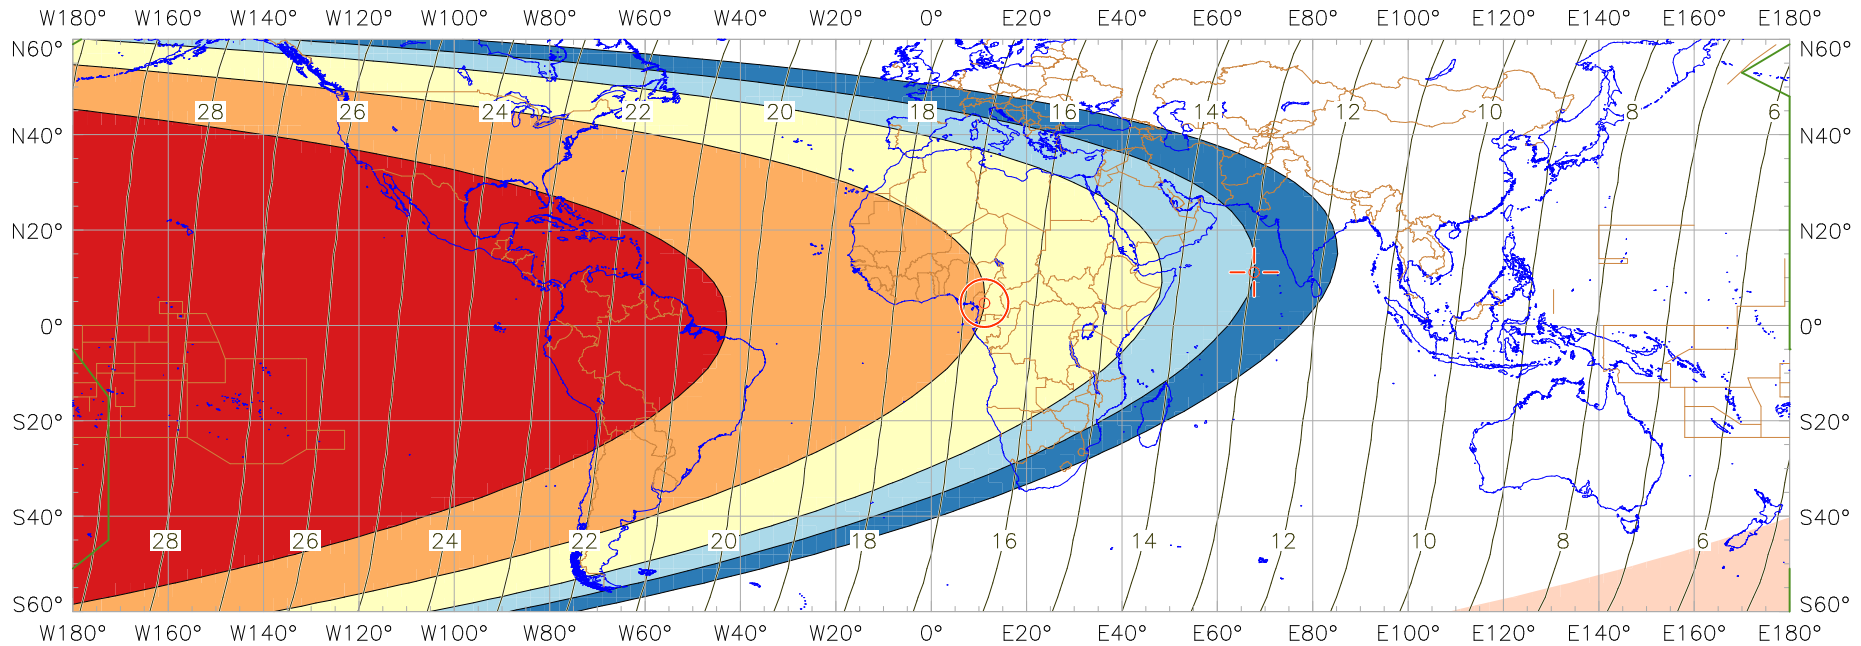

Visibility of the New Crescent Moon for 2021 September 7 (Safar 1443 AH)

New Moon occurred at 2021 September 7 at 00:52 UT
 Age of the Moon at first visibility with the naked eye = 16.72 hours

Age of the Moon in hours at the "Best time" ——— 20 ———
 Age of the Moon at first visibility with a telescope = 12.95 hours

New Crescent Moon Visibility Key – Colour Coding of Shaded Areas

- | | |
|--|---|
|  A – Easily visible to the naked eye |  D – Will need optical aid to find the crescent moon |
|  B – Visible to the naked eye under perfect conditions |  E – Not visible with a conventional telescope |
|  C – May need optical aid to find the crescent moon initially |  F – Not visible – below the Danjon limit |
|  Moon sets before the Sun |  Moon prior to conjunction (new moon) |
|  Predicted location of first visibility with the naked eye |  Predicted location of first visibility with a telescope |