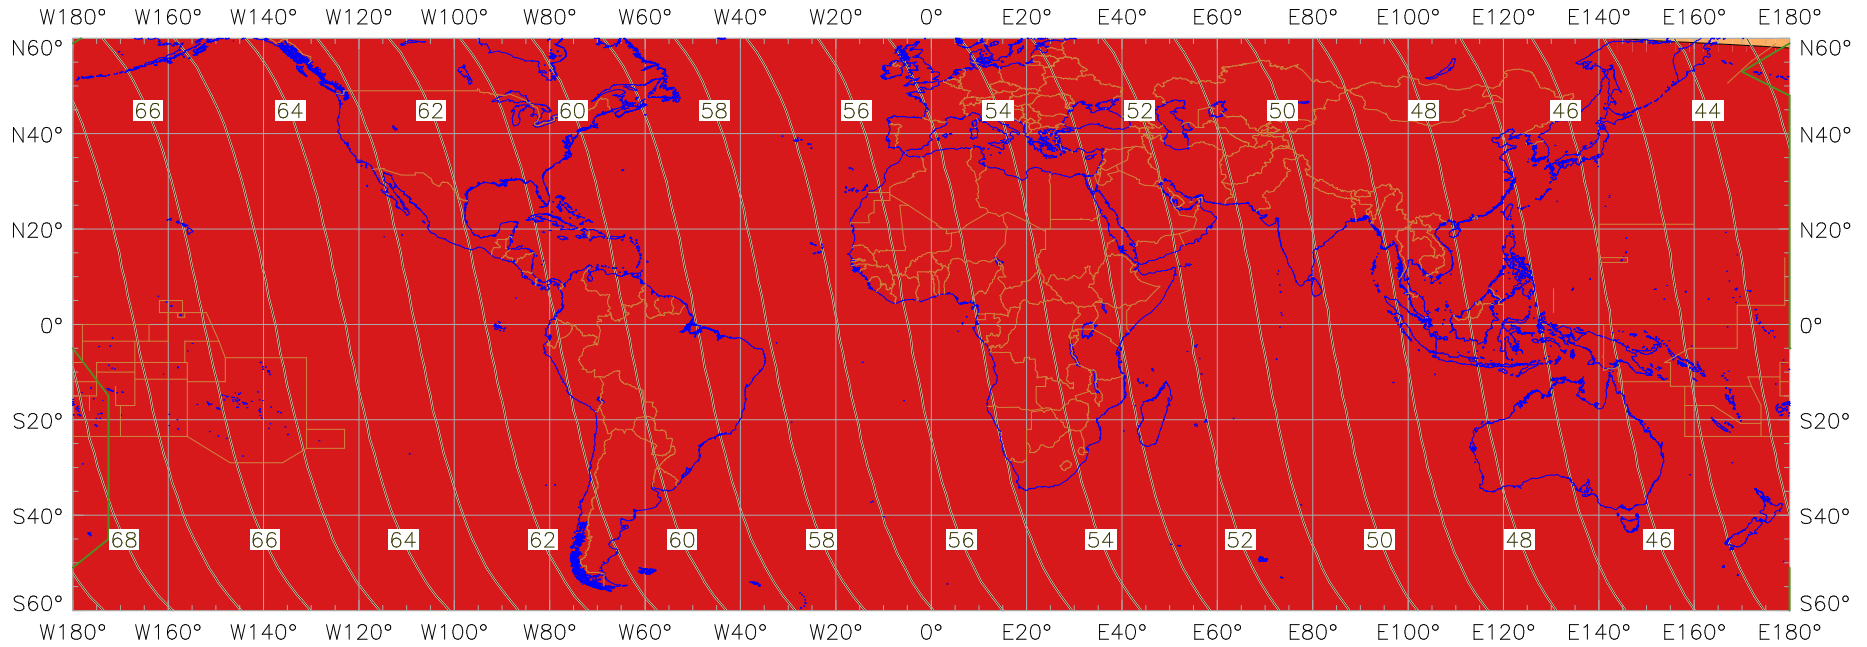

### Visibility of the New Crescent Moon for 2021 October 8 (Rabi al-Awwal 1443 AH)

New Moon occurred at 2021 October 6 at 11:05 UT

Age of the Moon in hours at the "Best time" ———20———

#### New Crescent Moon Visibility Key – Colour Coding of Shaded Areas

- |   |  |   |   |
|---|--|---|---|
|  | A – Easily visible to the naked eye                          |  | D – Will need optical aid to find the crescent moon     |
|  | B – Visible to the naked eye under perfect conditions        |  | E – Not visible with a conventional telescope           |
|  | C – May need optical aid to find the crescent moon initially |  | F – Not visible – below the Danjon limit                |
|  | Moon sets before the Sun                                     |  | Moon prior to conjunction (new moon)                    |
|  | Predicted location of first visibility with the naked eye    |  | Predicted location of first visibility with a telescope |