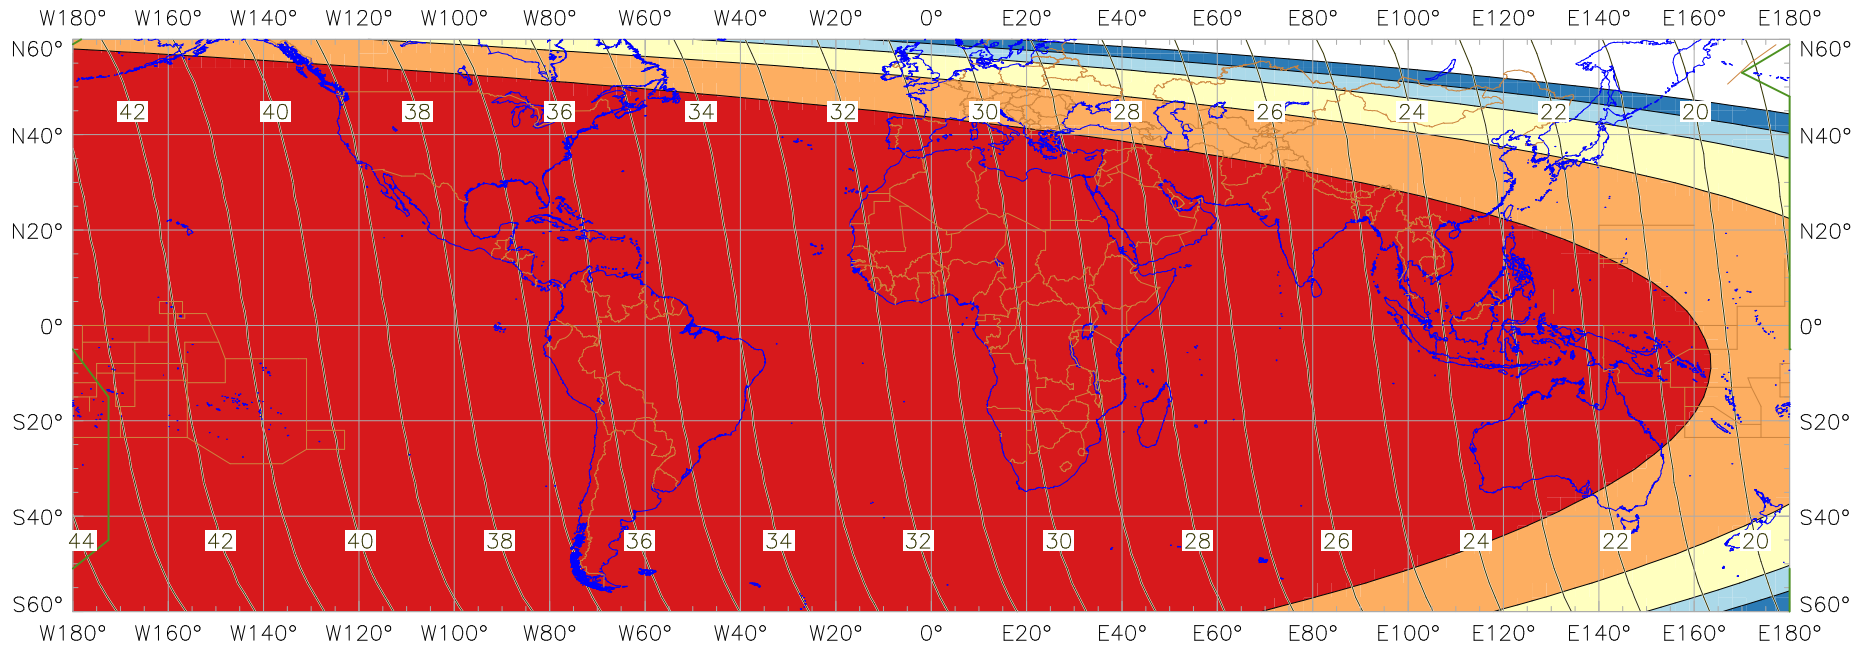

Visibility of the New Crescent Moon for 2021 October 7 (Rabi al-Awwal 1443 AH)

New Moon occurred at 2021 October 6 at 11:05 UT

Age of the Moon in hours at the "Best time" ————20———

New Crescent Moon Visibility Key – Colour Coding of Shaded Areas

- | | | | |
|---|--|---|---|
|  | A – Easily visible to the naked eye |  | D – Will need optical aid to find the crescent moon |
|  | B – Visible to the naked eye under perfect conditions |  | E – Not visible with a conventional telescope |
|  | C – May need optical aid to find the crescent moon initially |  | F – Not visible – below the Danjon limit |
|  | Moon sets before the Sun |  | Moon prior to conjunction (new moon) |
|  | Predicted location of first visibility with the naked eye |  | Predicted location of first visibility with a telescope |