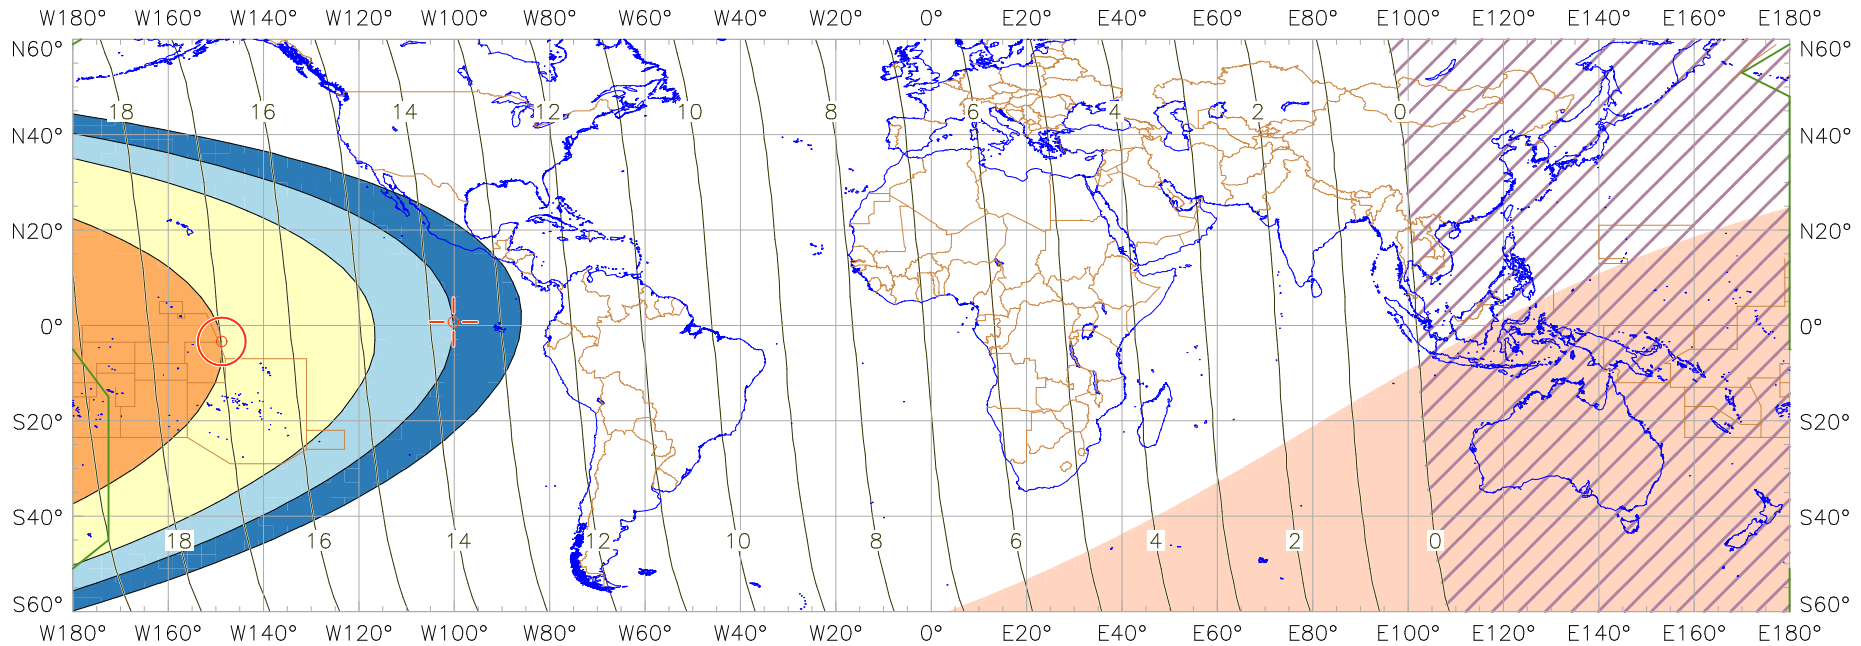

Visibility of the New Crescent Moon for 2021 October 6 (Rabi al-Awwal 1443 AH)

New Moon occurred at 2021 October 6 at 11:05 UT
 Age of the Moon at first visibility with the naked eye = 16.99 hours

Age of the Moon in hours at the "Best time" ——— 20 ———
 Age of the Moon at first visibility with a telescope = 13.67 hours

New Crescent Moon Visibility Key – Colour Coding of Shaded Areas

- | | | | |
|---|--|---|---|
|  | A – Easily visible to the naked eye |  | D – Will need optical aid to find the crescent moon |
|  | B – Visible to the naked eye under perfect conditions |  | E – Not visible with a conventional telescope |
|  | C – May need optical aid to find the crescent moon initially |  | F – Not visible – below the Danjon limit |
|  | Moon sets before the Sun |  | Moon prior to conjunction (new moon) |
|  | Predicted location of first visibility with the naked eye |  | Predicted location of first visibility with a telescope |