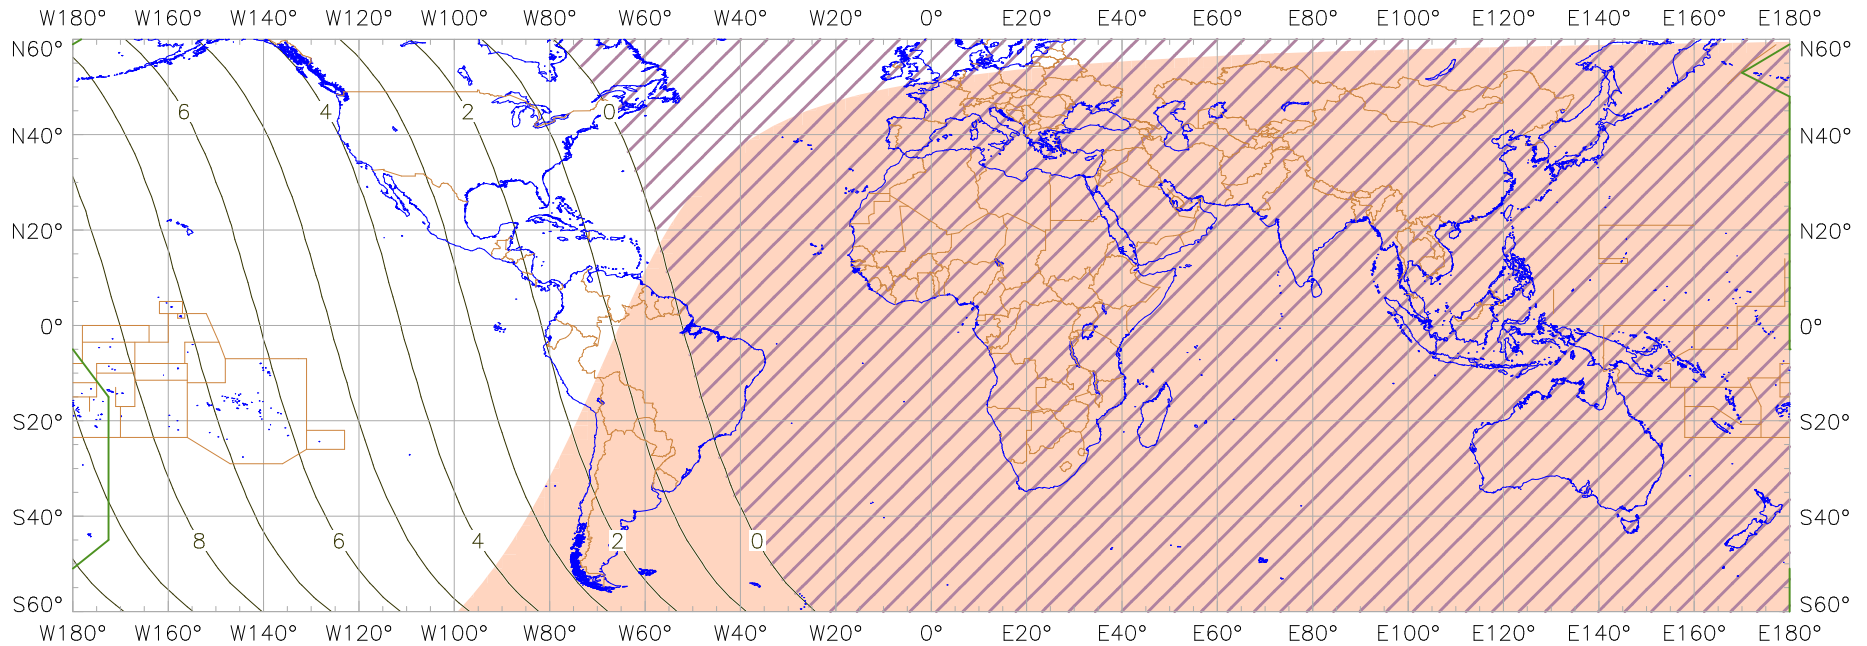

### Visibility of the New Crescent Moon for 2021 November 4 (Rabi al-Ahir 1443 AH)

New Moon occurred at 2021 November 4 at 21:15 UT

Age of the Moon in hours at the "Best time" ——— 20 ———

#### New Crescent Moon Visibility Key – Colour Coding of Shaded Areas

- |  |   |
|--|---|
|  A – Easily visible to the naked eye                          |  D – Will need optical aid to find the crescent moon     |
|  B – Visible to the naked eye under perfect conditions        |  E – Not visible with a conventional telescope           |
|  C – May need optical aid to find the crescent moon initially |  F – Not visible – below the Danjon limit                |
|  Moon sets before the Sun                                     |  Moon prior to conjunction (new moon)                    |
|  Predicted location of first visibility with the naked eye    |  Predicted location of first visibility with a telescope |