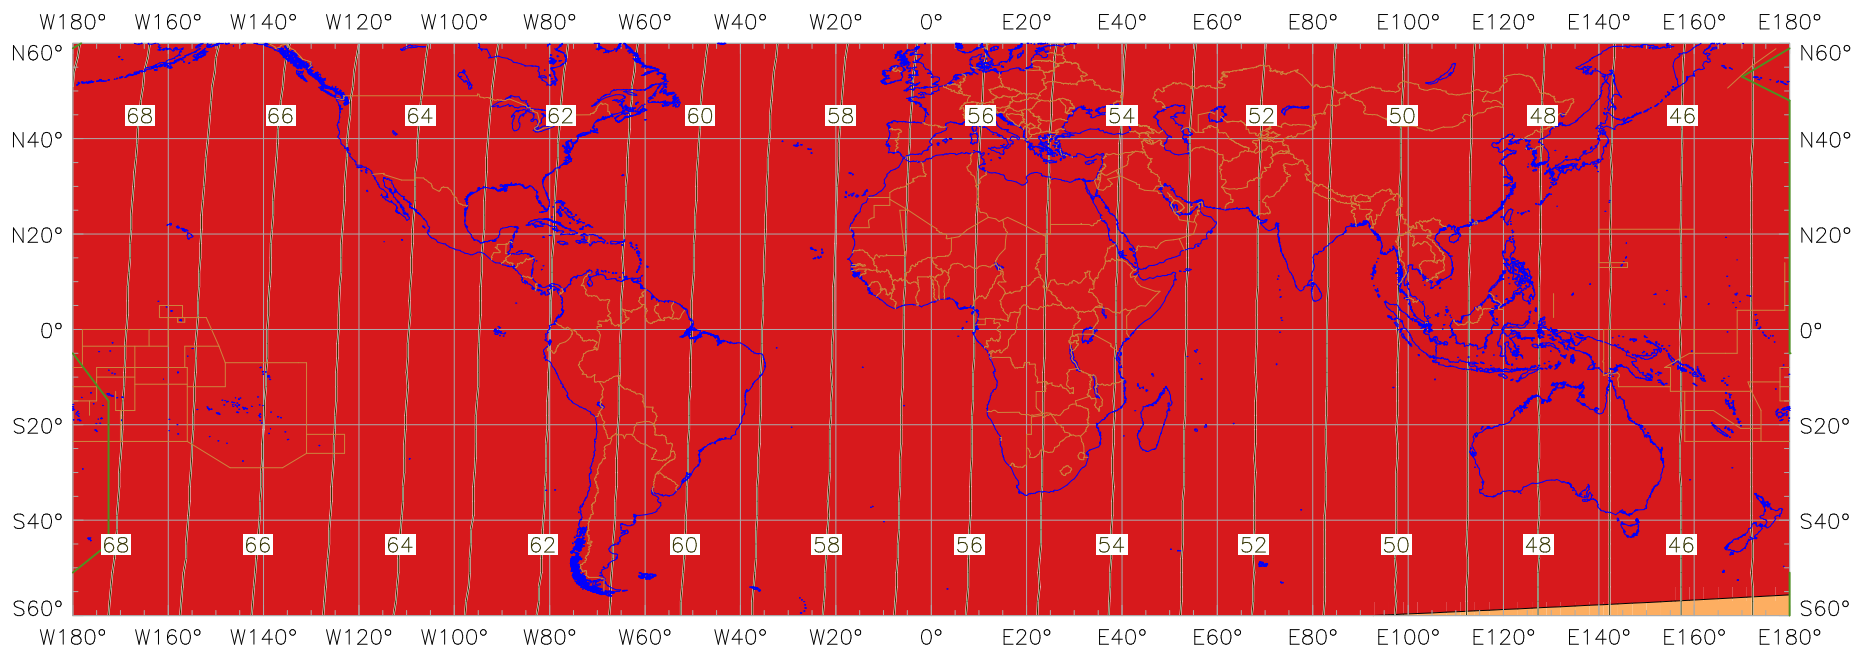

Visibility of the New Crescent Moon for 2021 March 15 (Sha'ban 1442 AH)

New Moon occurred at 2021 March 13 at 10:21 UT

Age of the Moon in hours at the "Best time" ————20———

New Crescent Moon Visibility Key – Colour Coding of Shaded Areas

- | | | | |
|---|--|---|---|
|  | A – Easily visible to the naked eye |  | D – Will need optical aid to find the crescent moon |
|  | B – Visible to the naked eye under perfect conditions |  | E – Not visible with a conventional telescope |
|  | C – May need optical aid to find the crescent moon initially |  | F – Not visible – below the Danjon limit |
|  | Moon sets before the Sun |  | Moon prior to conjunction (new moon) |
|  | Predicted location of first visibility with the naked eye |  | Predicted location of first visibility with a telescope |