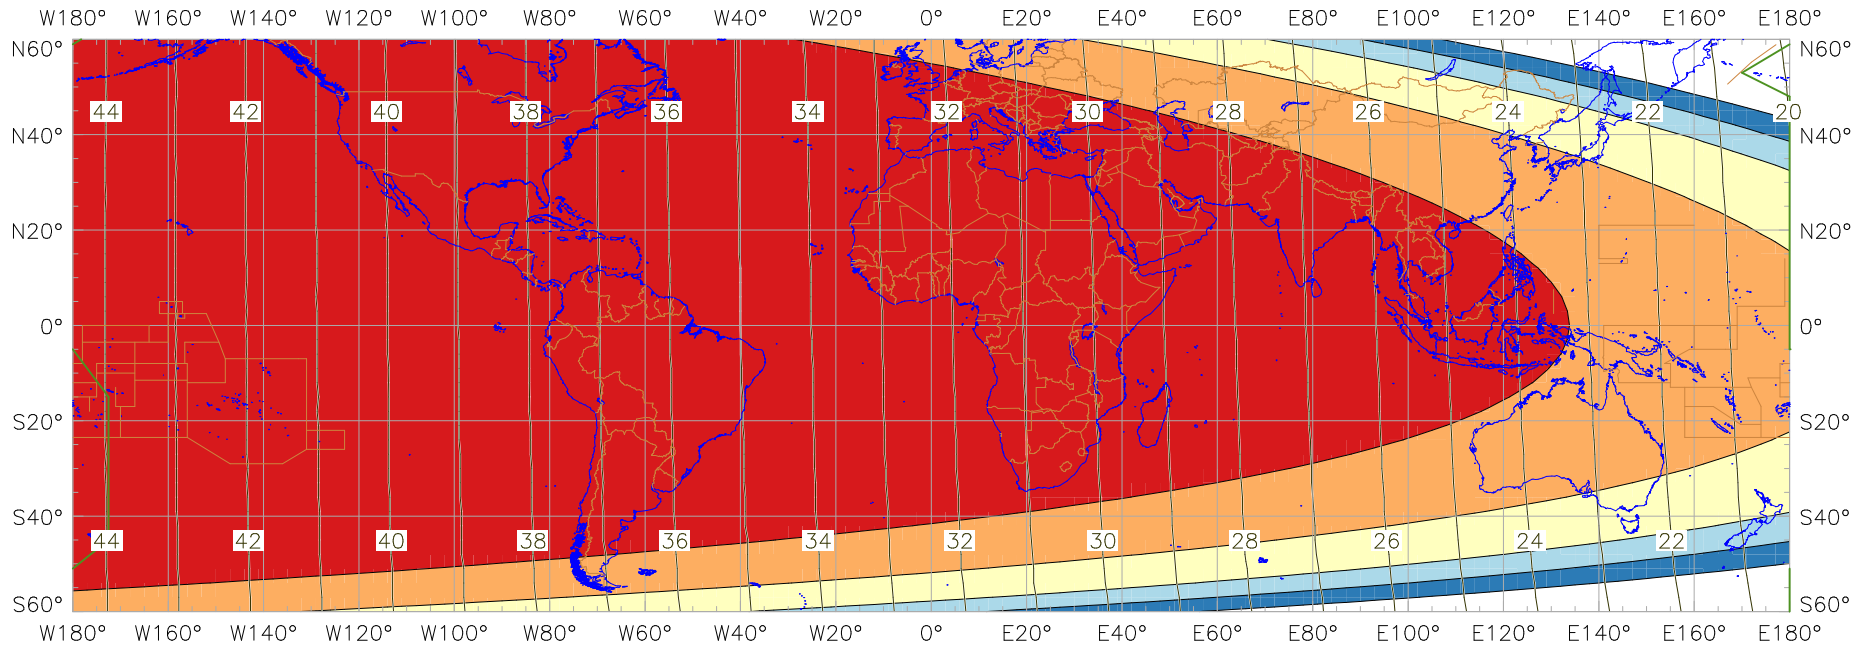

Visibility of the New Crescent Moon for 2021 March 14 (Sha'ban 1442 AH)

New Moon occurred at 2021 March 13 at 10:21 UT

Age of the Moon in hours at the "Best time" ——— 20 ———

New Crescent Moon Visibility Key – Colour Coding of Shaded Areas

- | | | | |
|---|--|---|---|
|  | A – Easily visible to the naked eye |  | D – Will need optical aid to find the crescent moon |
|  | B – Visible to the naked eye under perfect conditions |  | E – Not visible with a conventional telescope |
|  | C – May need optical aid to find the crescent moon initially |  | F – Not visible – below the Danjon limit |
|  | Moon sets before the Sun |  | Moon prior to conjunction (new moon) |
|  | Predicted location of first visibility with the naked eye |  | Predicted location of first visibility with a telescope |