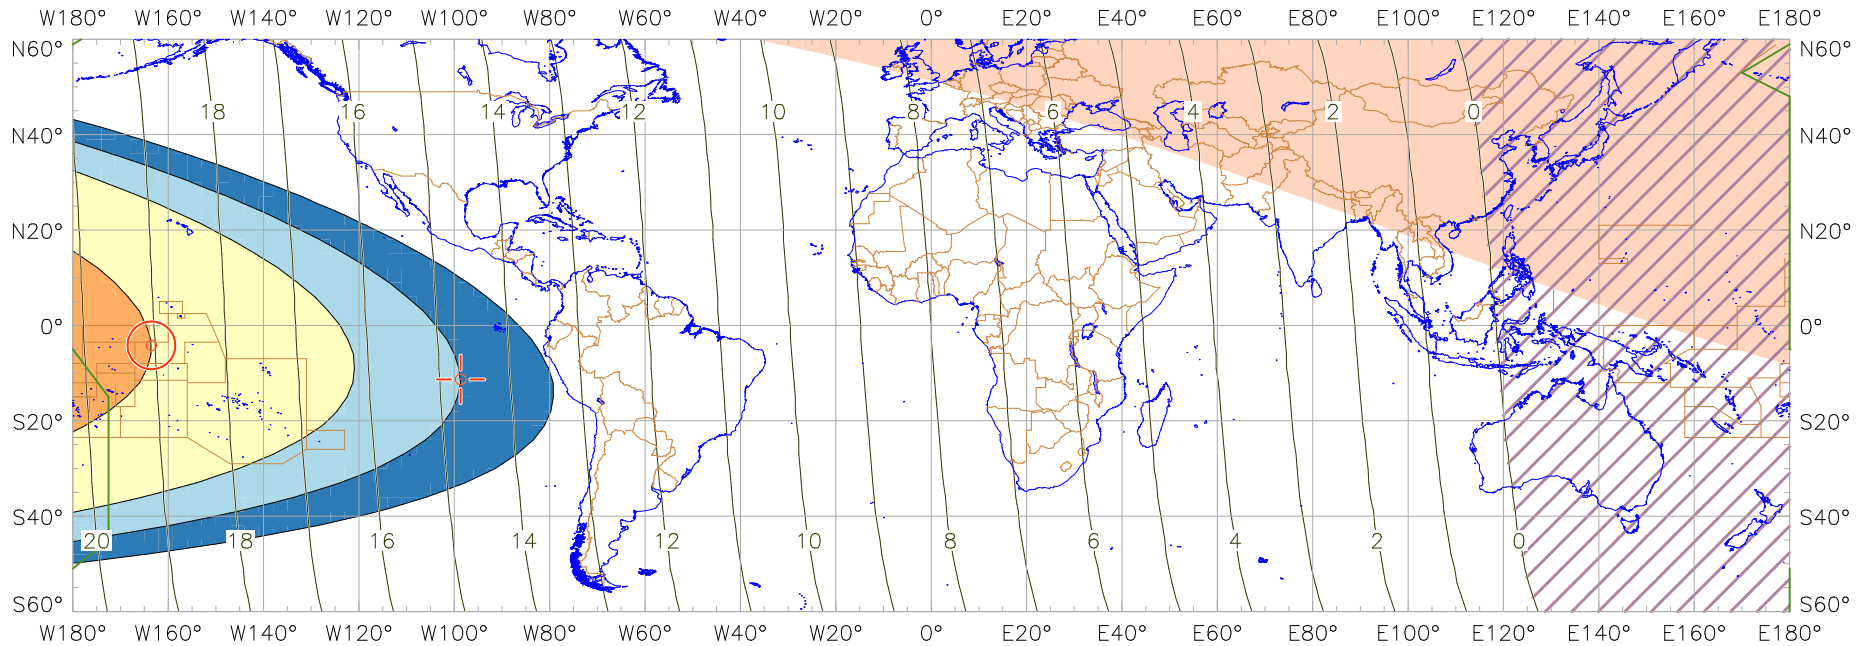

### Visibility of the New Crescent Moon for 2021 March 13 (Sha'ban 1442 AH)

New Moon occurred at 2021 March 13 at 10:21 UT  
 Age of the Moon at first visibility with the naked eye = 19.05 hours

Age of the Moon in hours at the "Best time" ——— 20 ———  
 Age of the Moon at first visibility with a telescope = 14.70 hours

#### New Crescent Moon Visibility Key – Colour Coding of Shaded Areas

- |  |   |
|--|---|
|  A – Easily visible to the naked eye                          |  D – Will need optical aid to find the crescent moon     |
|  B – Visible to the naked eye under perfect conditions        |  E – Not visible with a conventional telescope           |
|  C – May need optical aid to find the crescent moon initially |  F – Not visible – below the Danjon limit                |
|  Moon sets before the Sun                                     |  Moon prior to conjunction (new moon)                    |
|  Predicted location of first visibility with the naked eye    |  Predicted location of first visibility with a telescope |