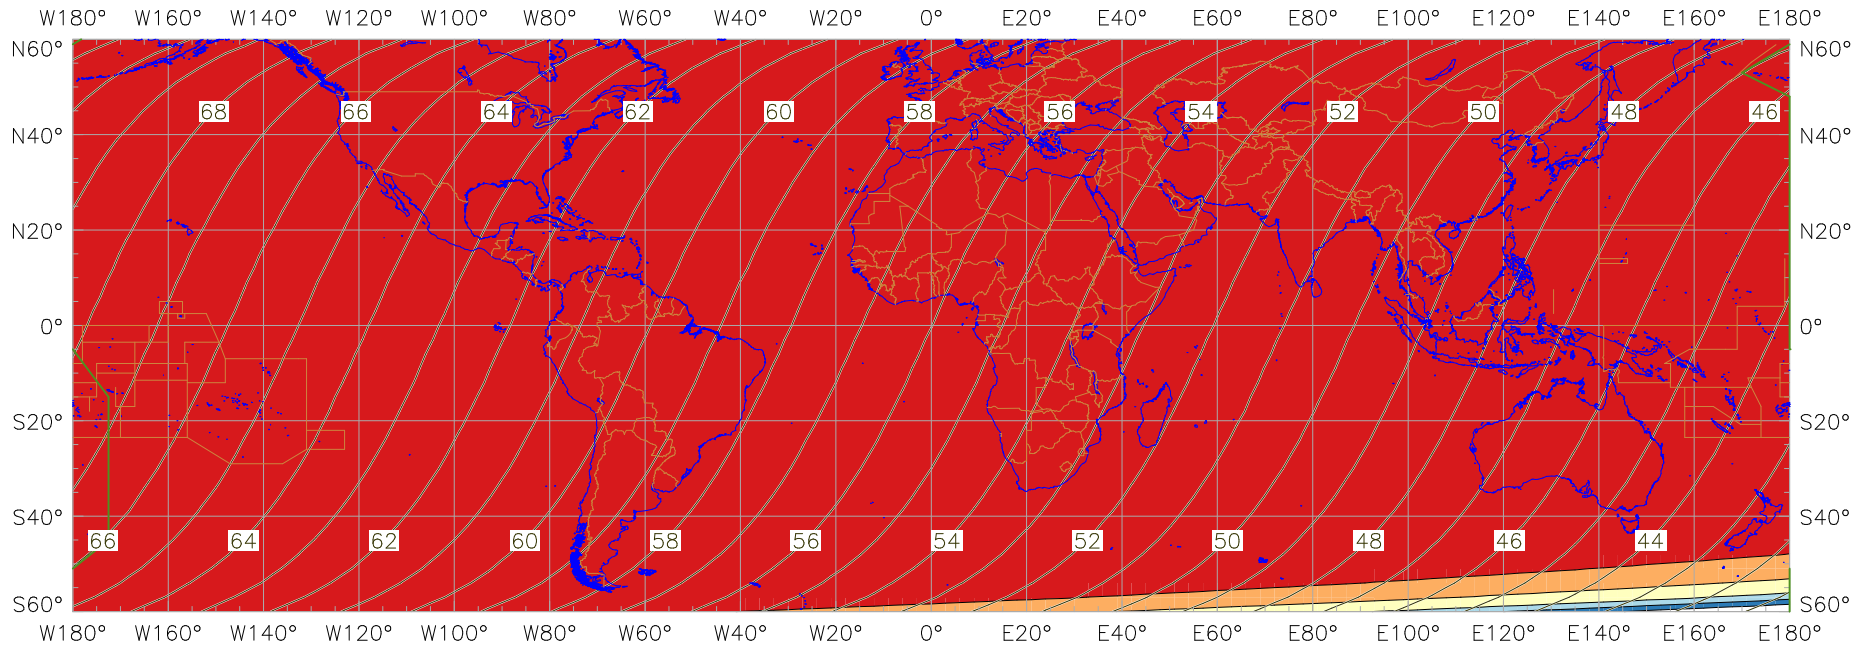

Visibility of the New Crescent Moon for 2021 June 12 (Dhu al-Qa'da 1442 AH)

New Moon occurred at 2021 June 10 at 10:53 UT

Age of the Moon in hours at the "Best time" ———20———

New Crescent Moon Visibility Key – Colour Coding of Shaded Areas

- | | | | |
|---|--|---|---|
|  | A – Easily visible to the naked eye |  | D – Will need optical aid to find the crescent moon |
|  | B – Visible to the naked eye under perfect conditions |  | E – Not visible with a conventional telescope |
|  | C – May need optical aid to find the crescent moon initially |  | F – Not visible – below the Danjon limit |
|  | Moon sets before the Sun |  | Moon prior to conjunction (new moon) |
|  | Predicted location of first visibility with the naked eye |  | Predicted location of first visibility with a telescope |