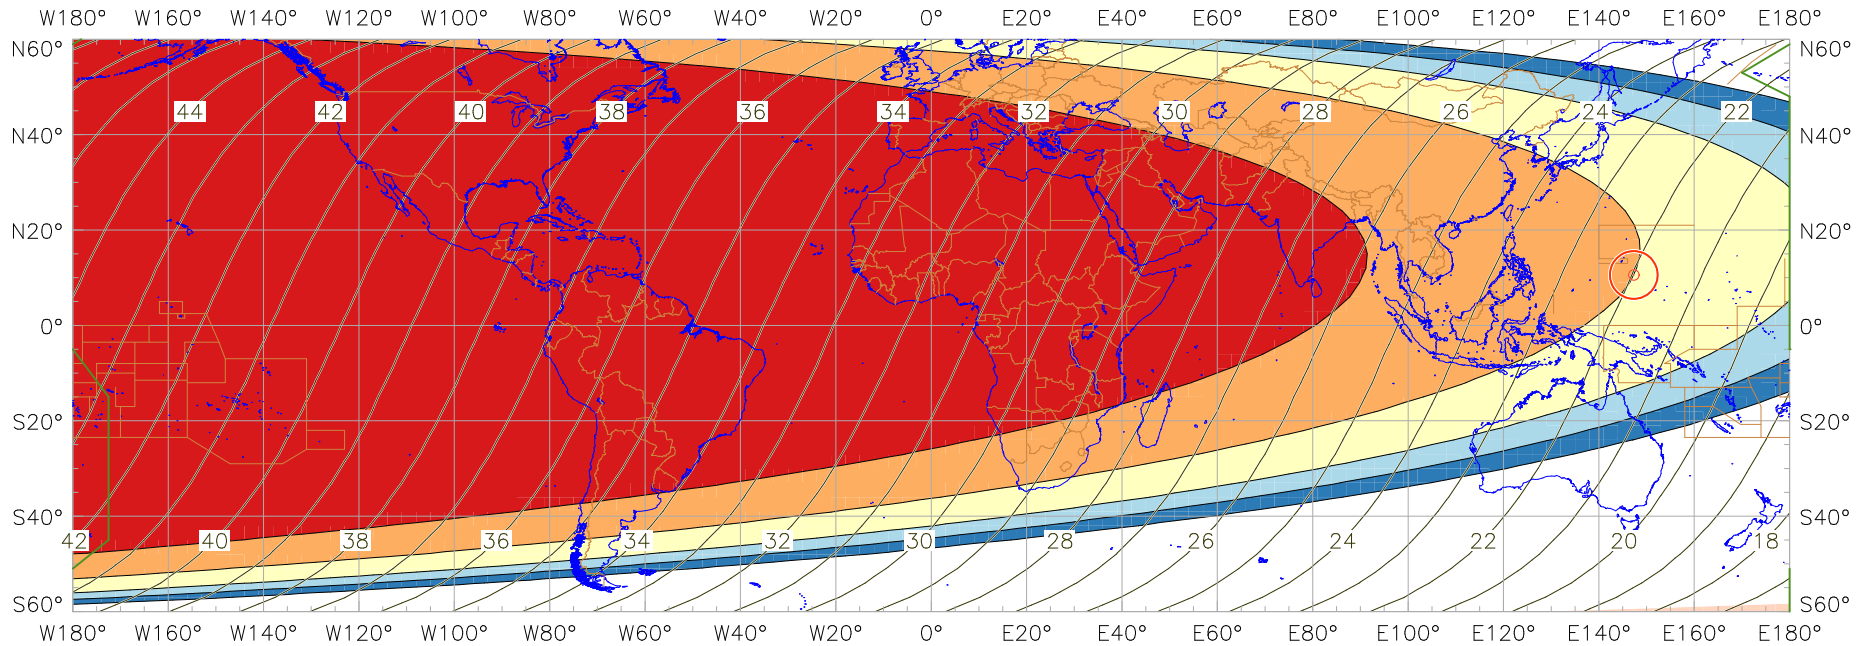

Visibility of the New Crescent Moon for 2021 June 11 (Dhu al-Qa'da 1442 AH)

New Moon occurred at 2021 June 10 at 10:53 UT

Age of the Moon in hours at the "Best time" ——— 20 ———

Age of the Moon at first visibility with the naked eye = 21.96 hours

New Crescent Moon Visibility Key – Colour Coding of Shaded Areas

- | | | | |
|---|--|---|---|
|  | A – Easily visible to the naked eye |  | D – Will need optical aid to find the crescent moon |
|  | B – Visible to the naked eye under perfect conditions |  | E – Not visible with a conventional telescope |
|  | C – May need optical aid to find the crescent moon initially |  | F – Not visible – below the Danjon limit |
|  | Moon sets before the Sun |  | Moon prior to conjunction (new moon) |
|  | Predicted location of first visibility with the naked eye |  | Predicted location of first visibility with a telescope |