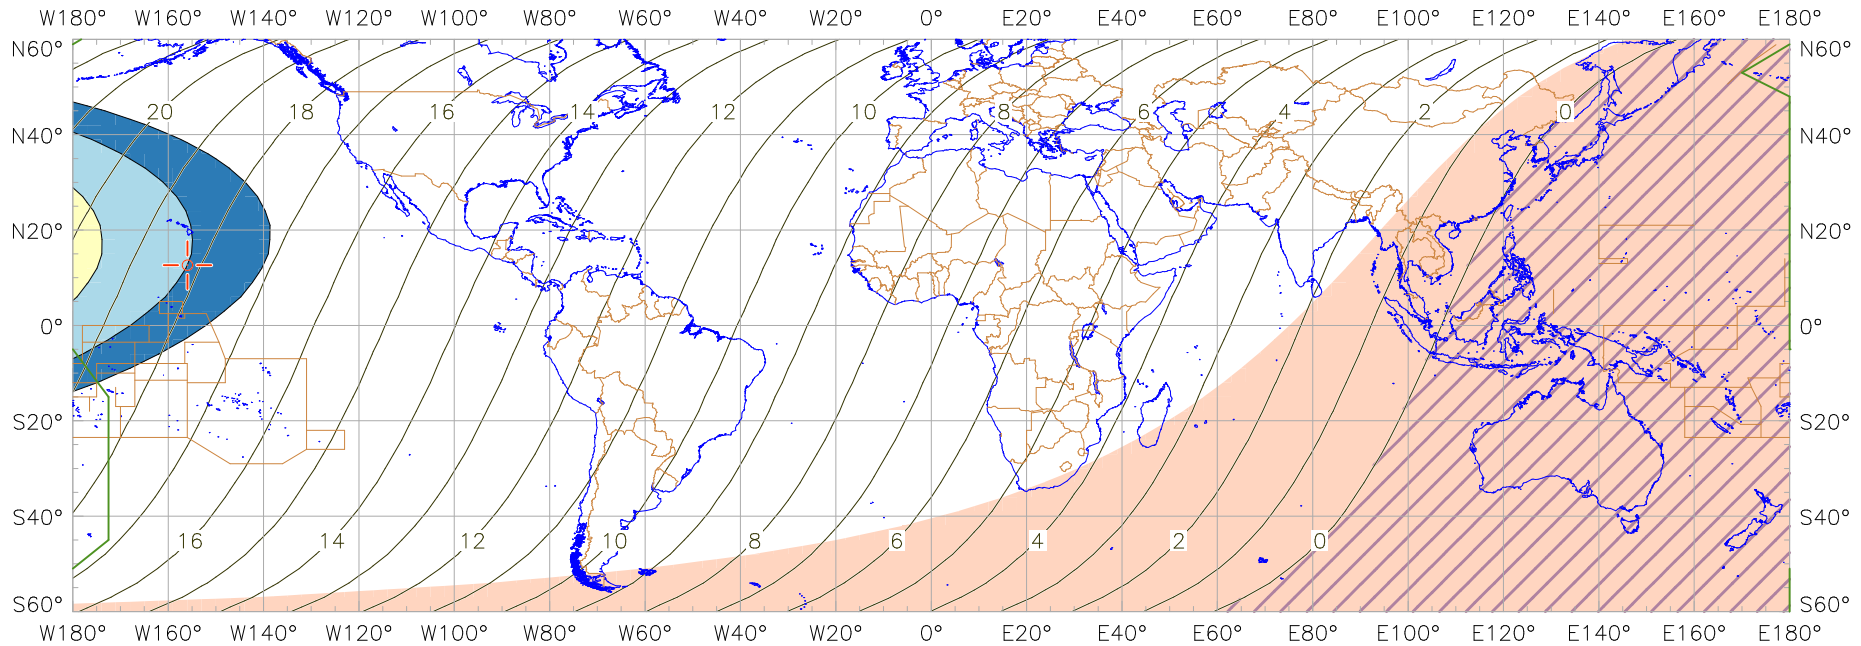

Visibility of the New Crescent Moon for 2021 June 10 (Dhu al-Qa'da 1442 AH)

New Moon occurred at 2021 June 10 at 10:53 UT

Age of the Moon in hours at the "Best time" ——— 20 ———
 Age of the Moon at first visibility with a telescope = 18.19 hours

New Crescent Moon Visibility Key – Colour Coding of Shaded Areas

- | | |
|---|---|
| <ul style="list-style-type: none"> A – Easily visible to the naked eye B – Visible to the naked eye under perfect conditions C – May need optical aid to find the crescent moon initially Moon sets before the Sun Predicted location of first visibility with the naked eye | <ul style="list-style-type: none"> D – Will need optical aid to find the crescent moon E – Not visible with a conventional telescope F – Not visible – below the Danjon limit Moon prior to conjunction (new moon) <div style="position: absolute; top: -5px; left: 5px; width: 2px; height: 2px; background-color: red;"></div><div style="position: absolute; top: 5px; left: 5px; width: 2px; height: 2px; background-color: red;"></div><div style="position: absolute; top: -5px; right: 5px; width: 2px; height: 2px; background-color: red;"></div><div style="position: absolute; top: 5px; right: 5px; width: 2px; height: 2px; background-color: red;"></div> Predicted location of first visibility with a telescope |
|---|---|