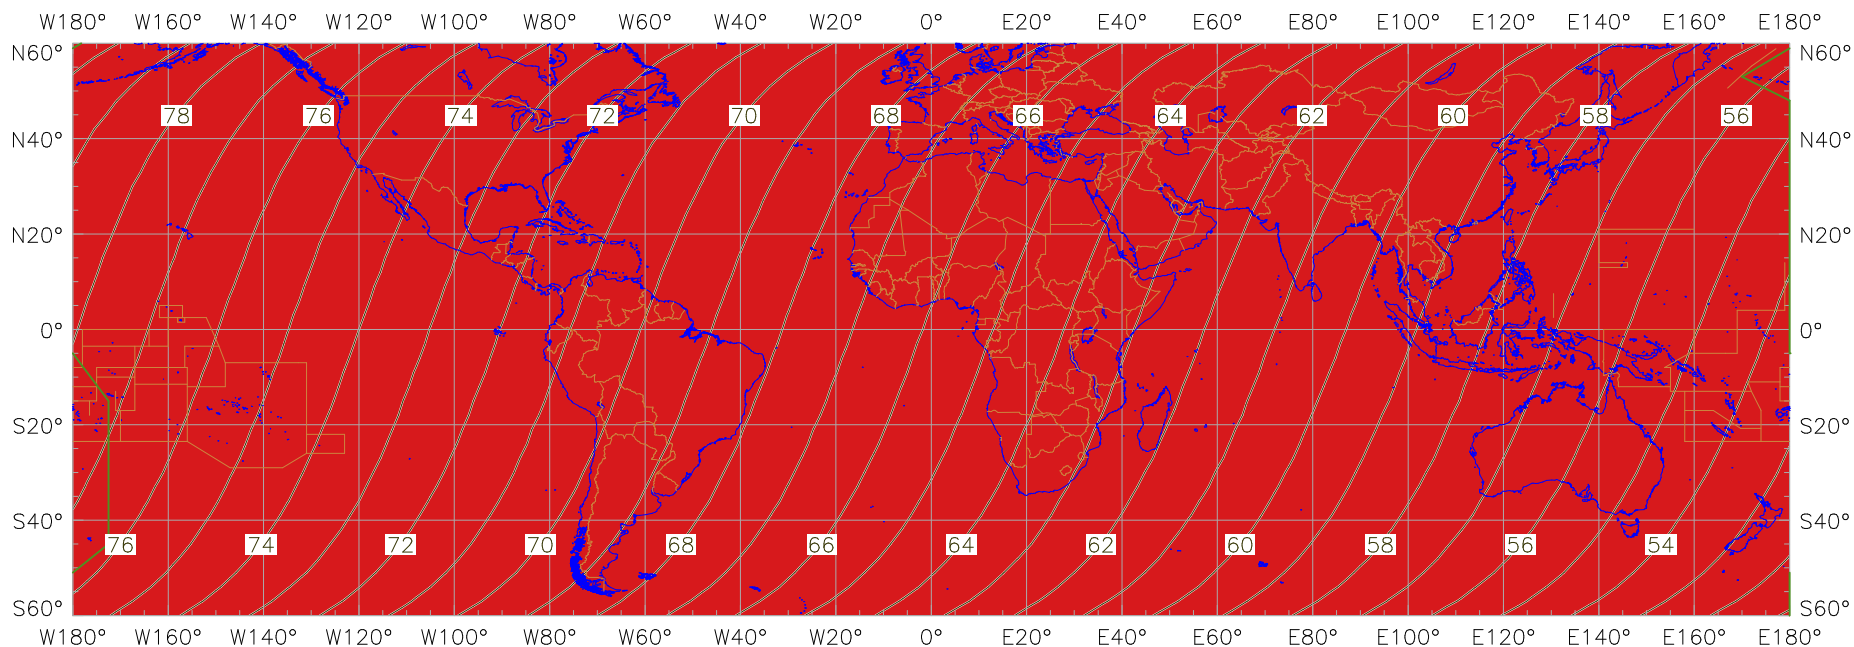

### Visibility of the New Crescent Moon for 2021 July 12 (Dhu al-Hijja 1442 AH)

New Moon occurred at 2021 July 10 at 01:17 UT

Age of the Moon in hours at the "Best time" ———20———

#### New Crescent Moon Visibility Key – Colour Coding of Shaded Areas

- |  |   |
|--|---|
|  A – Easily visible to the naked eye                          |  D – Will need optical aid to find the crescent moon     |
|  B – Visible to the naked eye under perfect conditions        |  E – Not visible with a conventional telescope           |
|  C – May need optical aid to find the crescent moon initially |  F – Not visible – below the Danjon limit                |
|  Moon sets before the Sun                                     |  Moon prior to conjunction (new moon)                    |
|  Predicted location of first visibility with the naked eye    |  Predicted location of first visibility with a telescope |