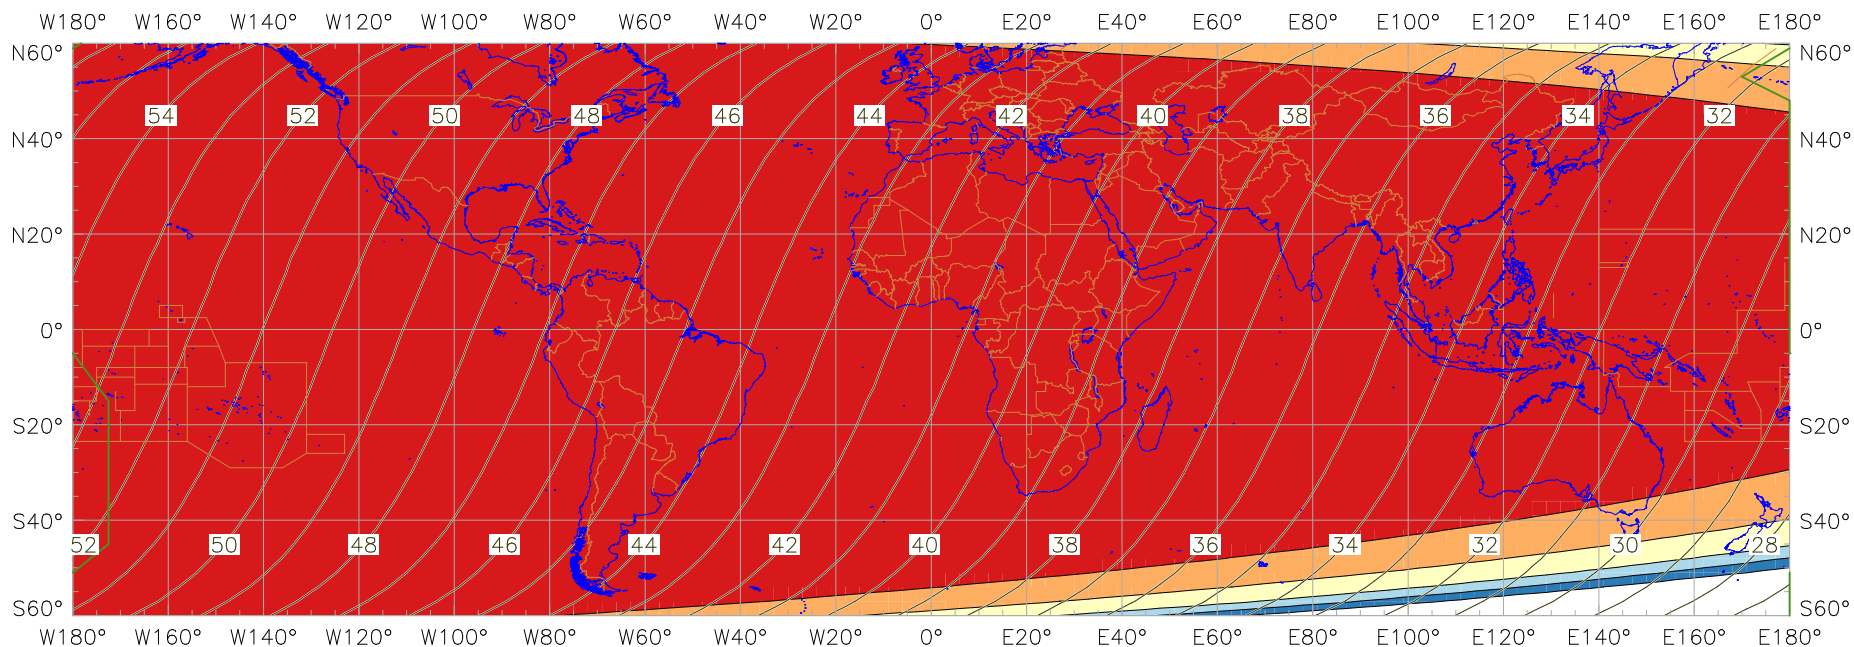

### Visibility of the New Crescent Moon for 2021 July 11 (Dhu al-Hijja 1442 AH)

New Moon occurred at 2021 July 10 at 01:17 UT

Age of the Moon in hours at the "Best time" ——— 20 ———

#### New Crescent Moon Visibility Key – Colour Coding of Shaded Areas

- |   |  |   |   |
|---|--|---|---|
|  | A – Easily visible to the naked eye                          |  | D – Will need optical aid to find the crescent moon     |
|  | B – Visible to the naked eye under perfect conditions        |  | E – Not visible with a conventional telescope           |
|  | C – May need optical aid to find the crescent moon initially |  | F – Not visible – below the Danjon limit                |
|  | Moon sets before the Sun                                     |  | Moon prior to conjunction (new moon)                    |
|  | Predicted location of first visibility with the naked eye    |  | Predicted location of first visibility with a telescope |