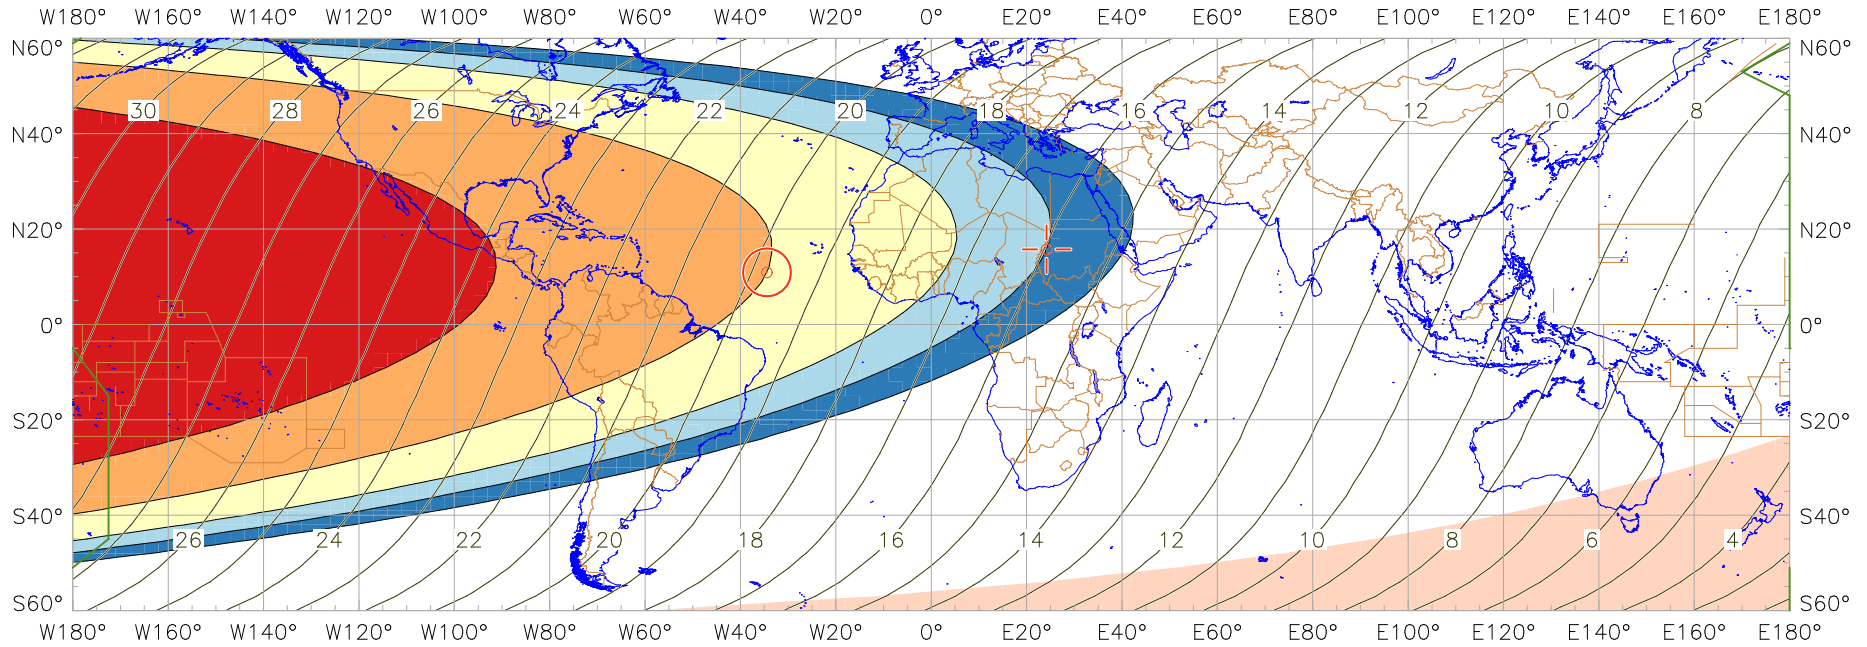

Visibility of the New Crescent Moon for 2021 July 10 (Dhu al-Hijja 1442 AH)

New Moon occurred at 2021 July 10 at 01:17 UT
 Age of the Moon at first visibility with the naked eye = 19.77 hours

Age of the Moon in hours at the "Best time" ——— 20 ———
 Age of the Moon at first visibility with a telescope = 15.95 hours

New Crescent Moon Visibility Key – Colour Coding of Shaded Areas

- | | |
|--|---|
|  A – Easily visible to the naked eye |  D – Will need optical aid to find the crescent moon |
|  B – Visible to the naked eye under perfect conditions |  E – Not visible with a conventional telescope |
|  C – May need optical aid to find the crescent moon initially |  F – Not visible – below the Danjon limit |
|  Moon sets before the Sun |  Moon prior to conjunction (new moon) |
|  Predicted location of first visibility with the naked eye |  Predicted location of first visibility with a telescope |