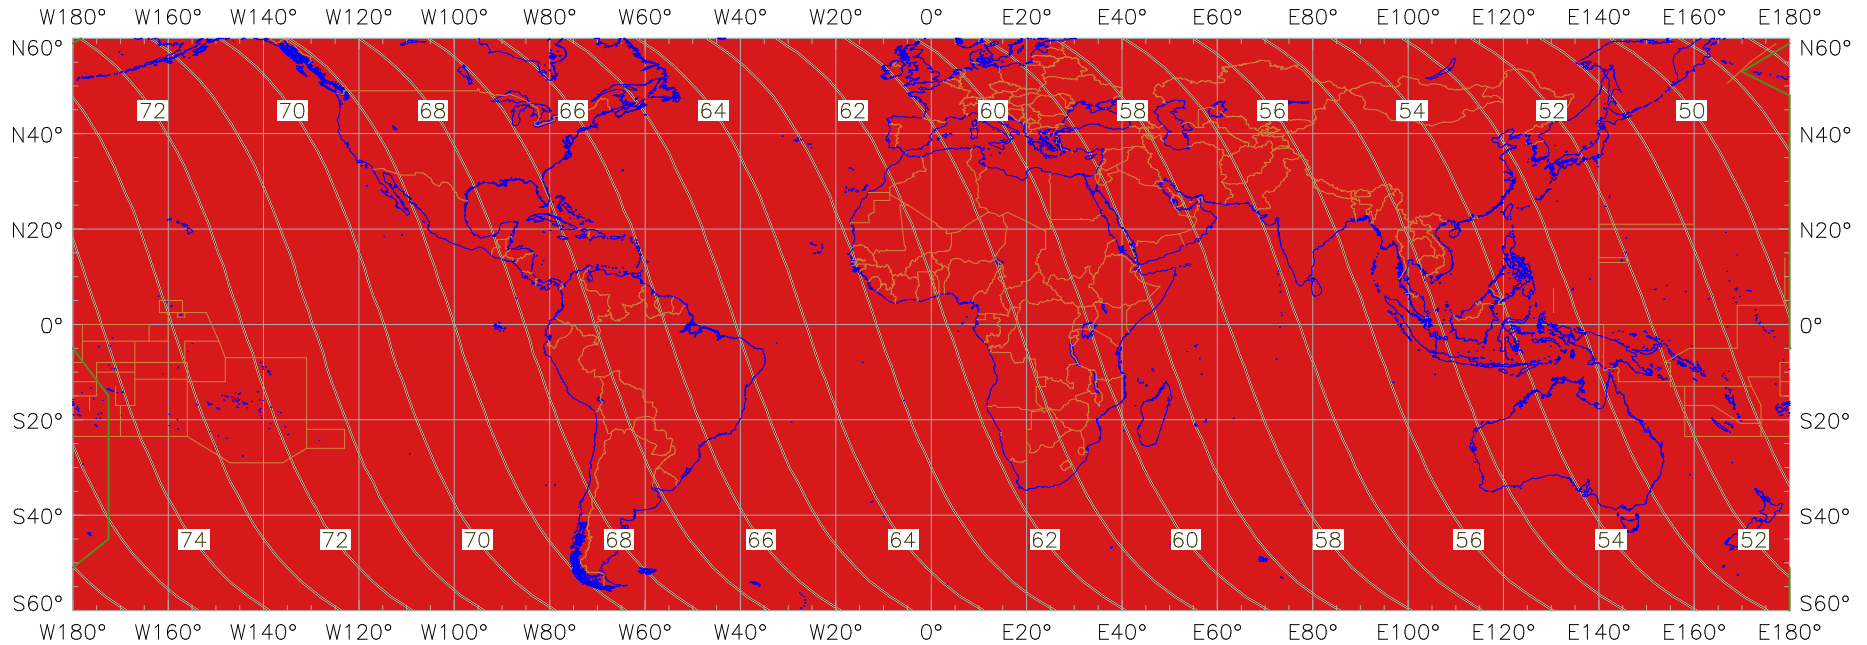

### Visibility of the New Crescent Moon for 2021 January 15 (Jumada al-Ahira 1442 AH)

New Moon occurred at 2021 January 13 at 05:00 UT

Age of the Moon in hours at the "Best time" ———20———

#### New Crescent Moon Visibility Key – Colour Coding of Shaded Areas

- |   |  |   |   |
|---|--|---|---|
|  | A – Easily visible to the naked eye                          |  | D – Will need optical aid to find the crescent moon     |
|  | B – Visible to the naked eye under perfect conditions        |  | E – Not visible with a conventional telescope           |
|  | C – May need optical aid to find the crescent moon initially |  | F – Not visible – below the Danjon limit                |
|  | Moon sets before the Sun                                     |  | Moon prior to conjunction (new moon)                    |
|  | Predicted location of first visibility with the naked eye    |  | Predicted location of first visibility with a telescope |