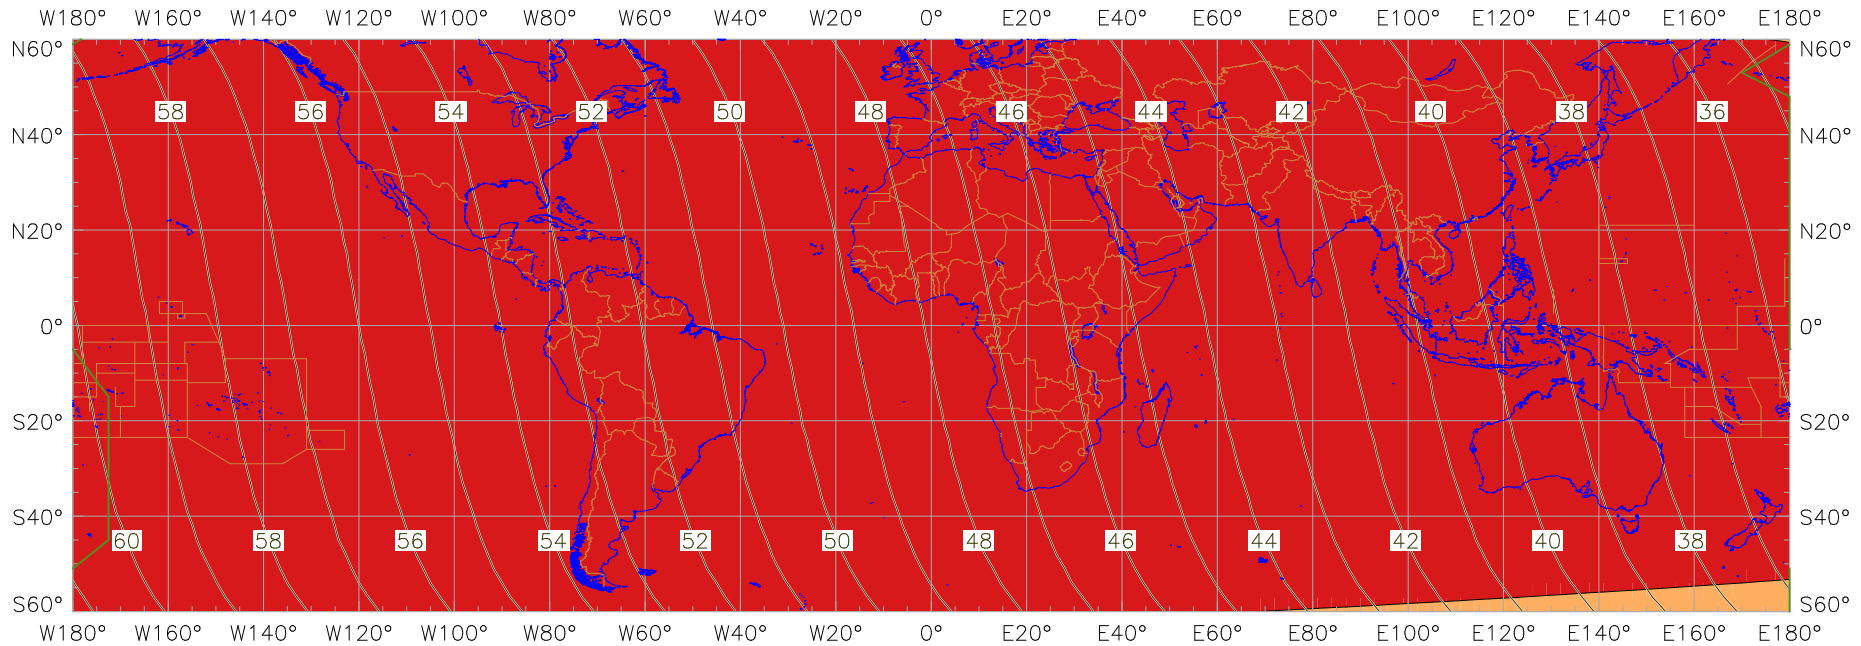

Visibility of the New Crescent Moon for 2021 February 13 (Rajab 1442 AH)

New Moon occurred at 2021 February 11 at 19:06 UT

Age of the Moon in hours at the "Best time" ———20———

New Crescent Moon Visibility Key – Colour Coding of Shaded Areas

- | | |
|---|--|
| <p> A – Easily visible to the naked eye</p> <p> B – Visible to the naked eye under perfect conditions</p> <p> C – May need optical aid to find the crescent moon initially</p> <p> Moon sets before the Sun</p> <p> Predicted location of first visibility with the naked eye</p> | <p> D – Will need optical aid to find the crescent moon</p> <p> E – Not visible with a conventional telescope</p> <p> F – Not visible – below the Danjon limit</p> <p> Moon prior to conjunction (new moon)</p> <p> Predicted location of first visibility with a telescope</p> |
|---|--|