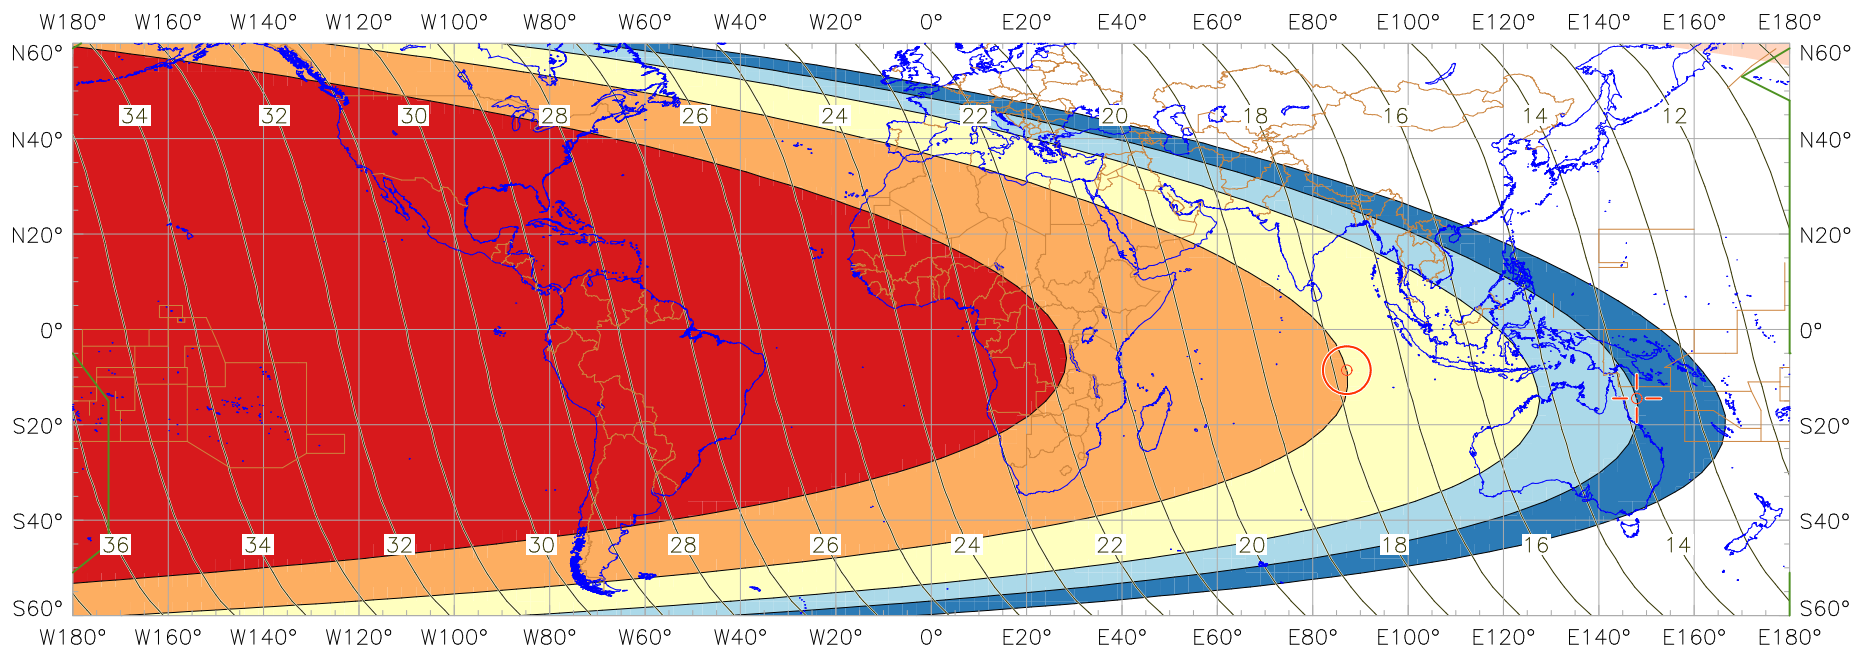

### Visibility of the New Crescent Moon for 2021 February 12 (Rajab 1442 AH)

New Moon occurred at 2021 February 11 at 19:06 UT  
 Age of the Moon at first visibility with the naked eye = 17.81 hours

Age of the Moon in hours at the "Best time" — 20 —  
 Age of the Moon at first visibility with a telescope = 13.81 hours

#### New Crescent Moon Visibility Key – Colour Coding of Shaded Areas

- |                                                                                     |                                                              |                                                                                       |                                                         |
|-------------------------------------------------------------------------------------|--------------------------------------------------------------|---------------------------------------------------------------------------------------|---------------------------------------------------------|
|  | A – Easily visible to the naked eye                          |  | D – Will need optical aid to find the crescent moon     |
|  | B – Visible to the naked eye under perfect conditions        |  | E – Not visible with a conventional telescope           |
|  | C – May need optical aid to find the crescent moon initially |  | F – Not visible – below the Danjon limit                |
|  | Moon sets before the Sun                                     |  | Moon prior to conjunction (new moon)                    |
|  | Predicted location of first visibility with the naked eye    |  | Predicted location of first visibility with a telescope |