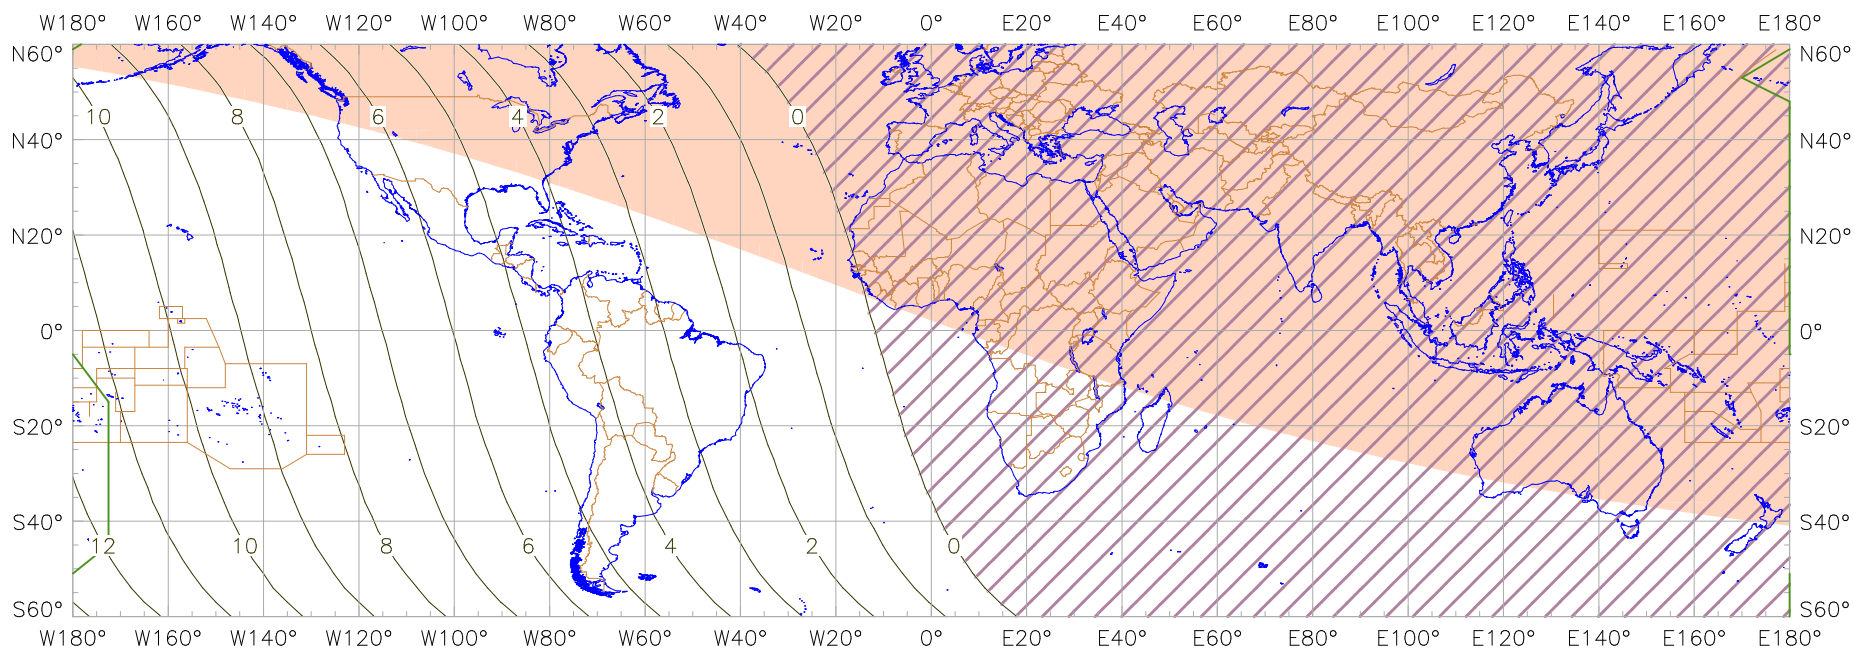

### Visibility of the New Crescent Moon for 2021 February 11 (Rajab 1442 AH)

New Moon occurred at 2021 February 11 at 19:06 UT

Age of the Moon in hours at the "Best time" ——— 20 ———

#### New Crescent Moon Visibility Key – Colour Coding of Shaded Areas

- |  |   |
|--|---|
|  A – Easily visible to the naked eye                          |  D – Will need optical aid to find the crescent moon     |
|  B – Visible to the naked eye under perfect conditions        |  E – Not visible with a conventional telescope           |
|  C – May need optical aid to find the crescent moon initially |  F – Not visible – below the Danjon limit                |
|  Moon sets before the Sun                                     |  Moon prior to conjunction (new moon)                    |
|  Predicted location of first visibility with the naked eye    |  Predicted location of first visibility with a telescope |