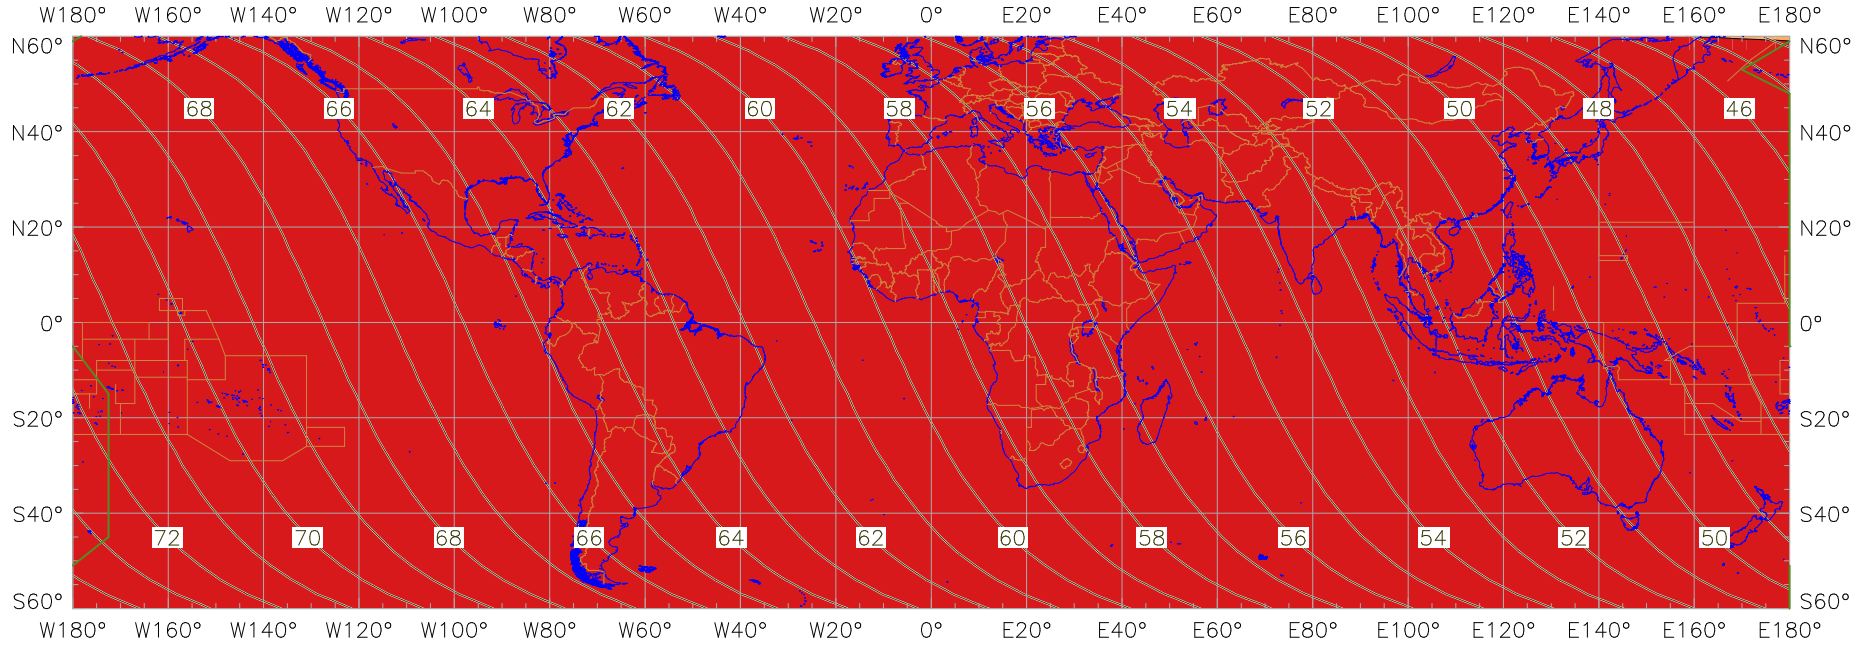

Visibility of the New Crescent Moon for 2021 December 6 (Jumada al-Ula 1443 AH)

New Moon occurred at 2021 December 4 at 07:43 UT

Age of the Moon in hours at the "Best time" ———20———

New Crescent Moon Visibility Key – Colour Coding of Shaded Areas

- | | | | |
|---|--|---|---|
|  | A – Easily visible to the naked eye |  | D – Will need optical aid to find the crescent moon |
|  | B – Visible to the naked eye under perfect conditions |  | E – Not visible with a conventional telescope |
|  | C – May need optical aid to find the crescent moon initially |  | F – Not visible – below the Danjon limit |
|  | Moon sets before the Sun |  | Moon prior to conjunction (new moon) |
|  | Predicted location of first visibility with the naked eye |  | Predicted location of first visibility with a telescope |