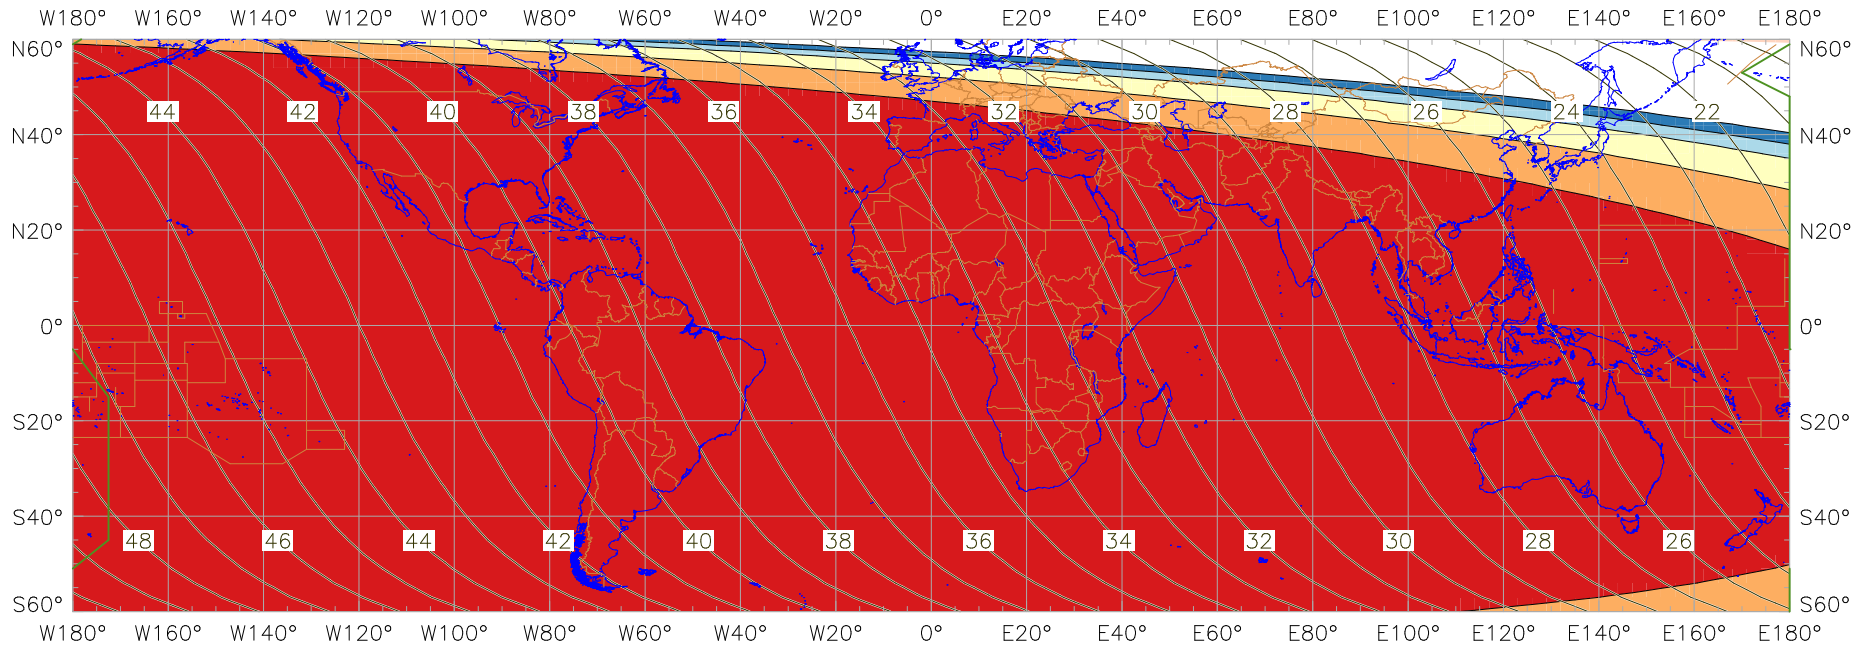

### Visibility of the New Crescent Moon for 2021 December 5 (Jumada al-Ula 1443 AH)

New Moon occurred at 2021 December 4 at 07:43 UT

Age of the Moon in hours at the "Best time" ——— 20 ———

#### New Crescent Moon Visibility Key – Colour Coding of Shaded Areas

- |   |  |   |   |
|---|--|---|---|
|  | A – Easily visible to the naked eye                          |  | D – Will need optical aid to find the crescent moon     |
|  | B – Visible to the naked eye under perfect conditions        |  | E – Not visible with a conventional telescope           |
|  | C – May need optical aid to find the crescent moon initially |  | F – Not visible – below the Danjon limit                |
|  | Moon sets before the Sun                                     |  | Moon prior to conjunction (new moon)                    |
|  | Predicted location of first visibility with the naked eye    |  | Predicted location of first visibility with a telescope |