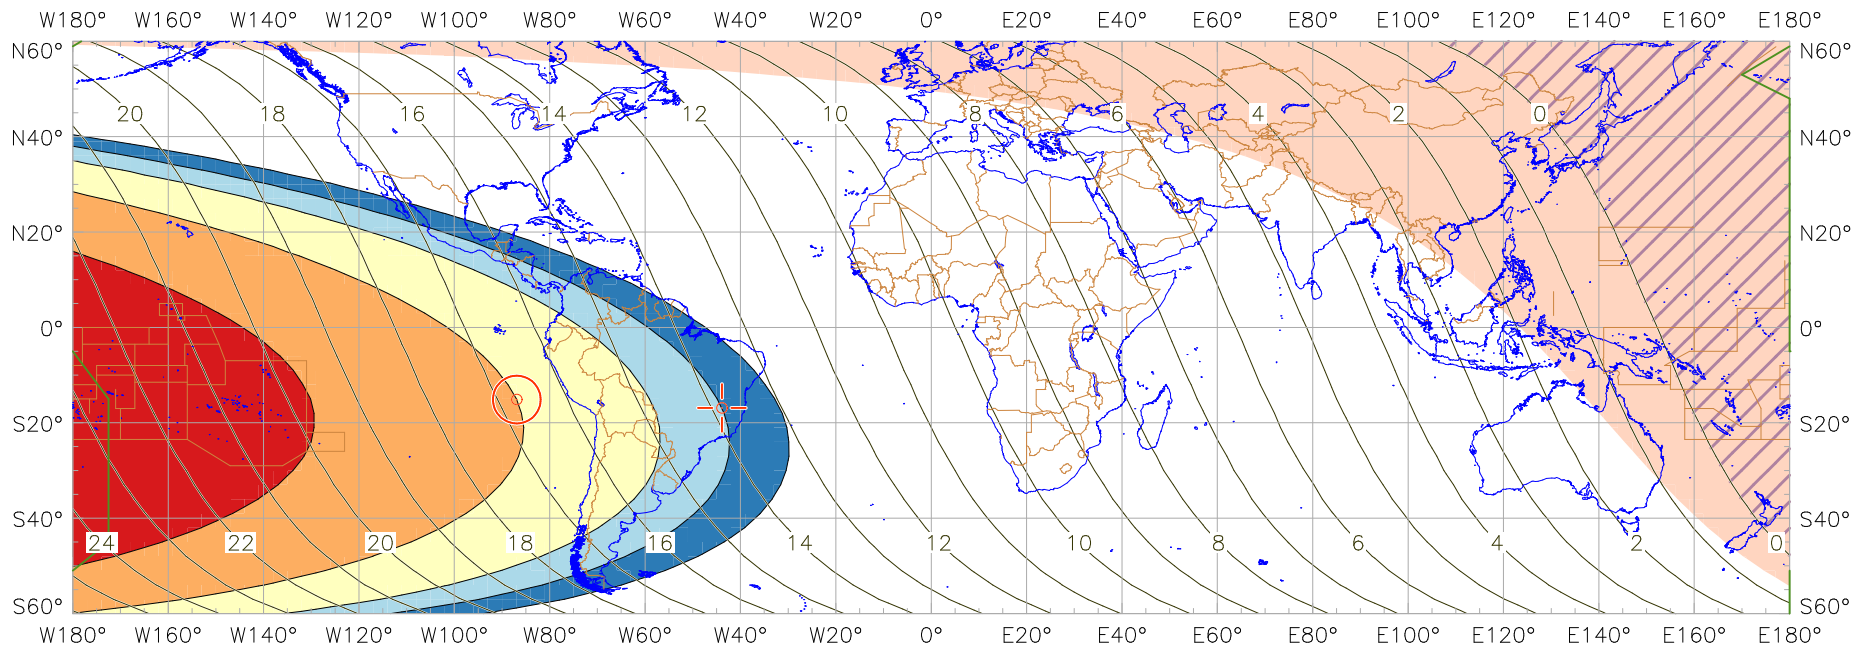

Visibility of the New Crescent Moon for 2021 December 4 (Jumada al-Ula 1443 AH)

New Moon occurred at 2021 December 4 at 07:43 UT

Age of the Moon at first visibility with the naked eye = 16.71 hours

Age of the Moon in hours at the "Best time" ——— 20 ———

Age of the Moon at first visibility with a telescope = 13.85 hours

New Crescent Moon Visibility Key – Colour Coding of Shaded Areas

- | | |
|--|---|
| <p> A – Easily visible to the naked eye</p> <p> B – Visible to the naked eye under perfect conditions</p> <p> C – May need optical aid to find the crescent moon initially</p> <p> Moon sets before the Sun</p> <p> Predicted location of first visibility with the naked eye</p> | <p> D – Will need optical aid to find the crescent moon</p> <p> E – Not visible with a conventional telescope</p> <p> F – Not visible – below the Danjon limit</p> <p> Moon prior to conjunction (new moon)</p> <p> Predicted location of first visibility with a telescope</p> |
|--|---|