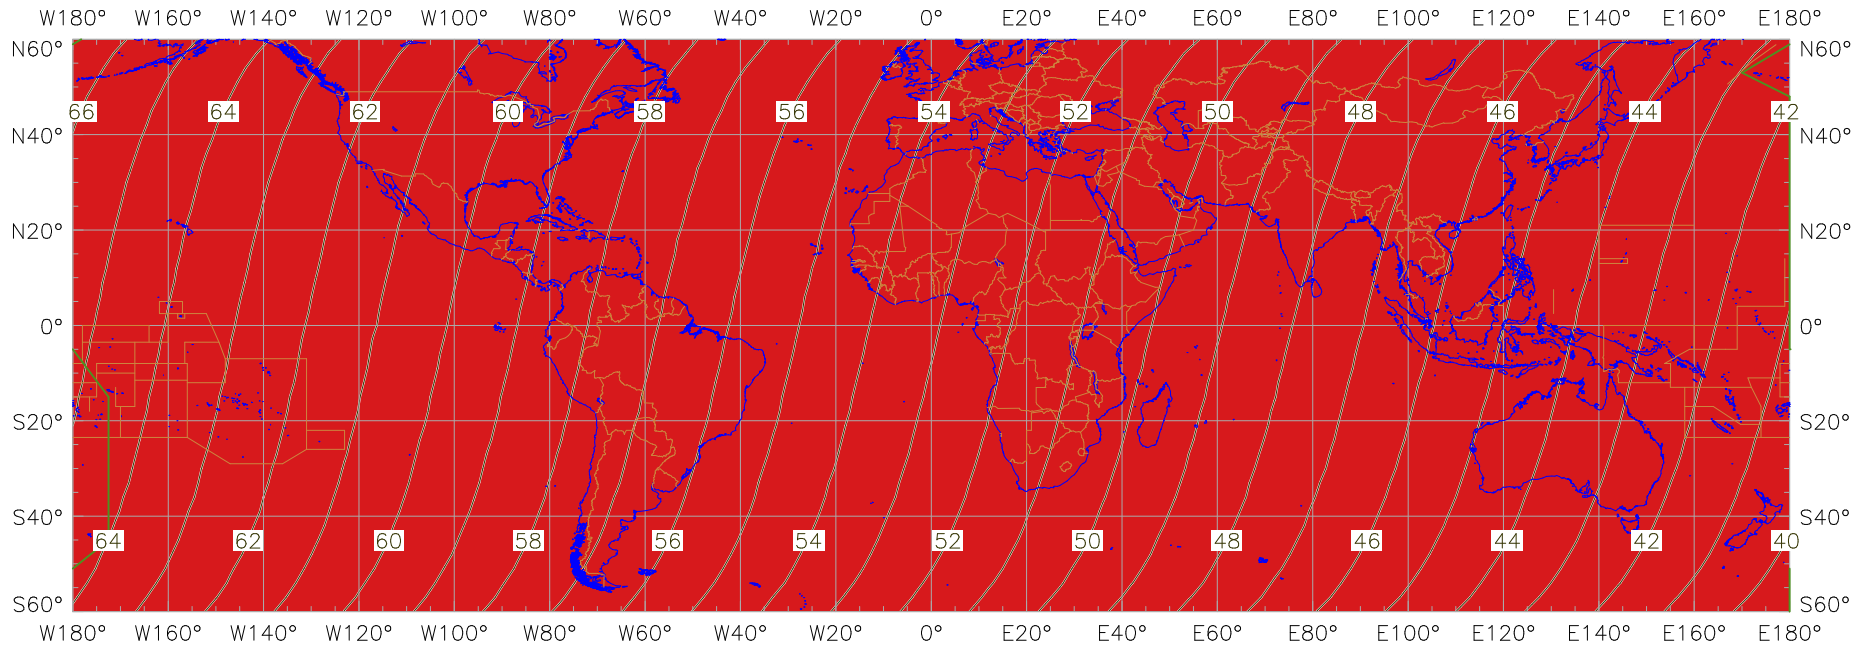

Visibility of the New Crescent Moon for 2021 August 10 (Muharram 1443 AH)

New Moon occurred at 2021 August 8 at 13:50 UT

Age of the Moon in hours at the "Best time" ———20———

New Crescent Moon Visibility Key – Colour Coding of Shaded Areas

- | | | | |
|---|--|---|---|
|  | A – Easily visible to the naked eye |  | D – Will need optical aid to find the crescent moon |
|  | B – Visible to the naked eye under perfect conditions |  | E – Not visible with a conventional telescope |
|  | C – May need optical aid to find the crescent moon initially |  | F – Not visible – below the Danjon limit |
|  | Moon sets before the Sun |  | Moon prior to conjunction (new moon) |
|  | Predicted location of first visibility with the naked eye |  | Predicted location of first visibility with a telescope |