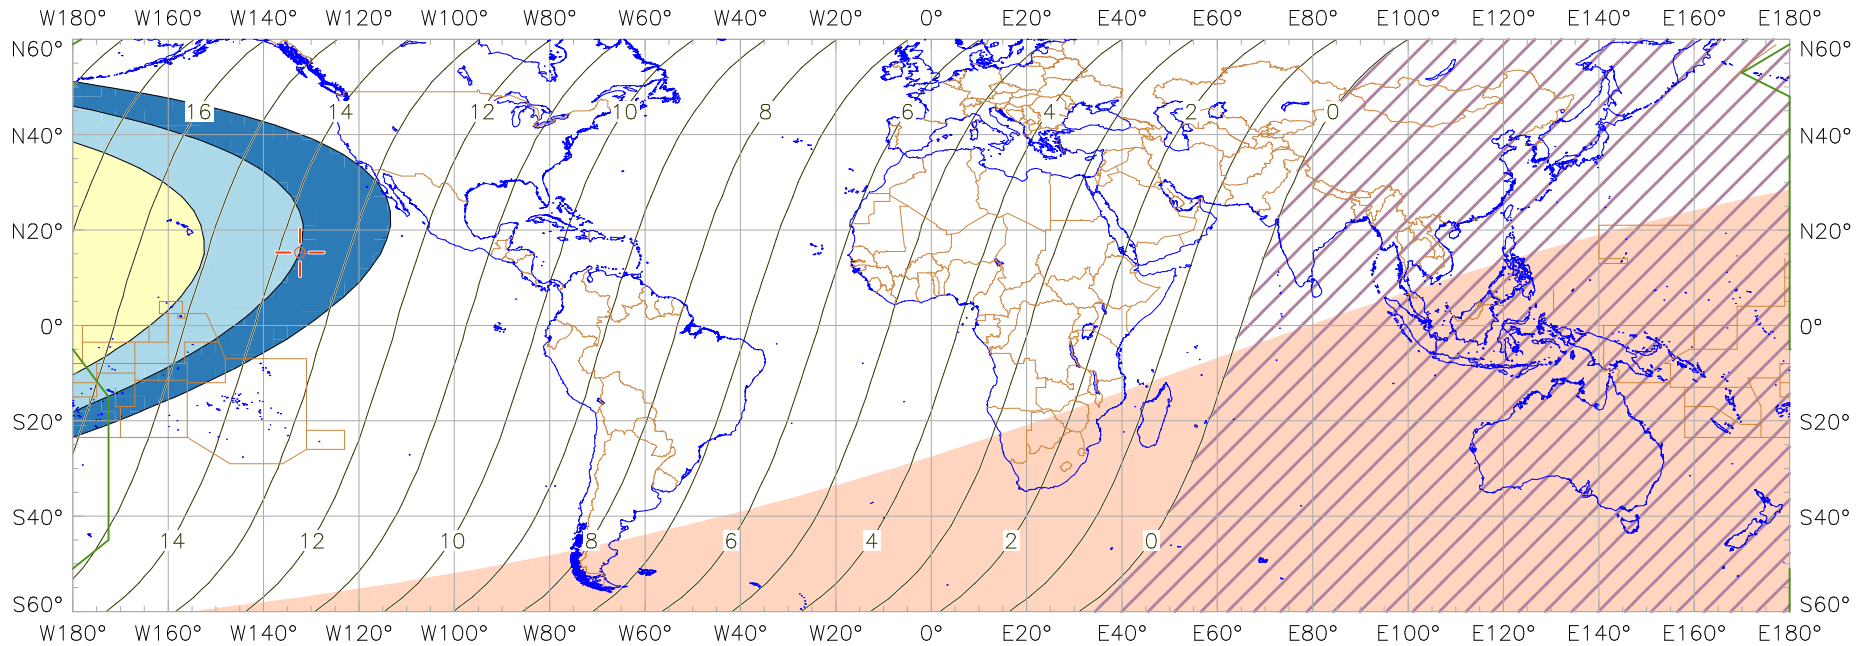

### Visibility of the New Crescent Moon for 2021 August 8 (Muharram 1443 AH)

New Moon occurred at 2021 August 8 at 13:50 UT

Age of the Moon in hours at the "Best time" ——— 20 ———  
 Age of the Moon at first visibility with a telescope = 13.68 hours

#### New Crescent Moon Visibility Key – Colour Coding of Shaded Areas

- |  |   |
|--|---|
|  A – Easily visible to the naked eye                          |  D – Will need optical aid to find the crescent moon     |
|  B – Visible to the naked eye under perfect conditions        |  E – Not visible with a conventional telescope           |
|  C – May need optical aid to find the crescent moon initially |  F – Not visible – below the Danjon limit                |
|  Moon sets before the Sun                                     |  Moon prior to conjunction (new moon)                    |
|  Predicted location of first visibility with the naked eye    |  Predicted location of first visibility with a telescope |