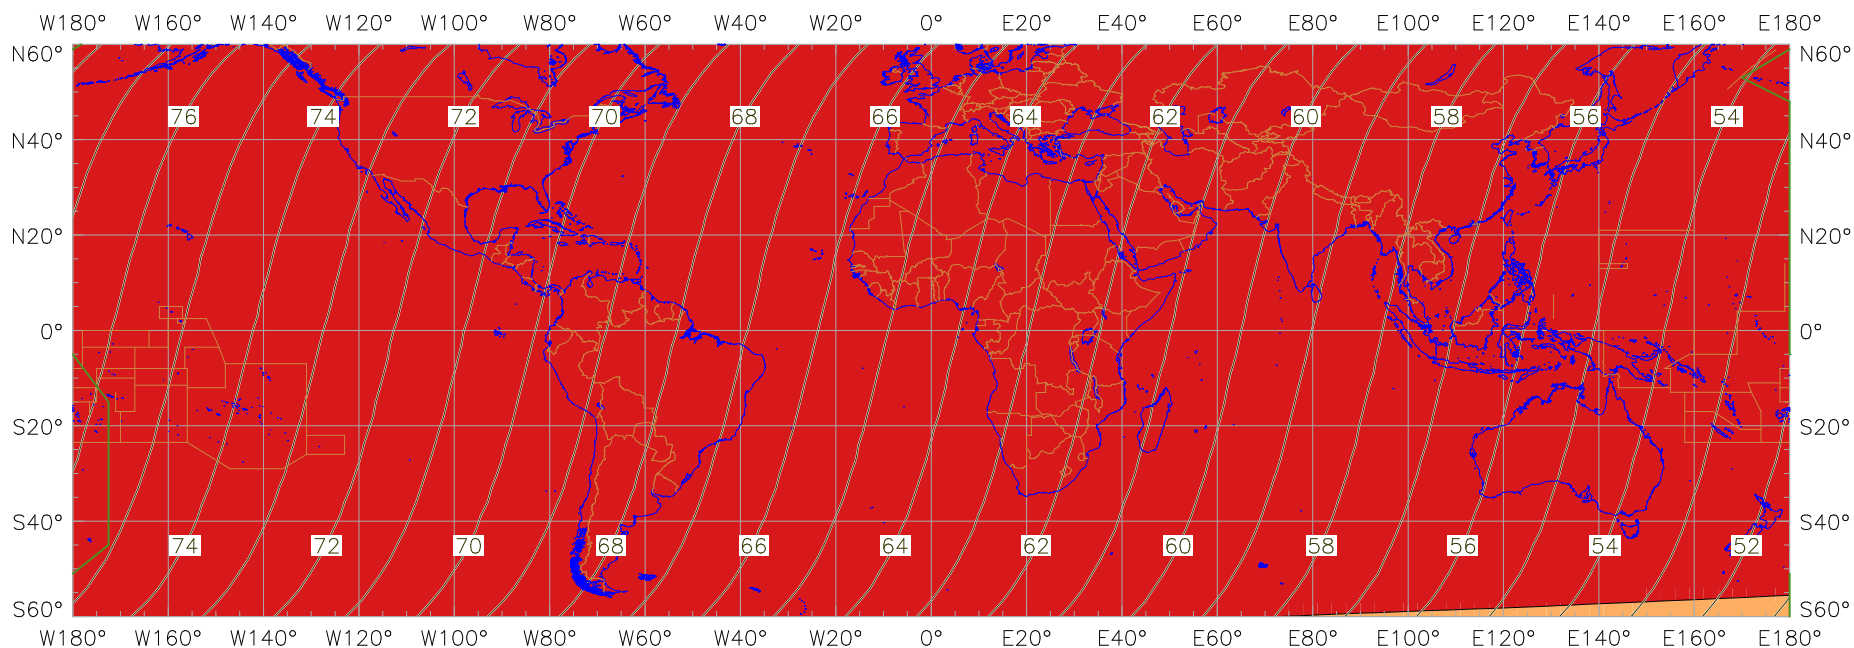

### Visibility of the New Crescent Moon for 2021 April 14 (Ramadan 1442 AH)

New Moon occurred at 2021 April 12 at 02:31 UT

Age of the Moon in hours at the "Best time" ————20———

#### New Crescent Moon Visibility Key – Colour Coding of Shaded Areas

- |   |  |   |   |
|---|--|---|---|
|  | A – Easily visible to the naked eye                          |  | D – Will need optical aid to find the crescent moon     |
|  | B – Visible to the naked eye under perfect conditions        |  | E – Not visible with a conventional telescope           |
|  | C – May need optical aid to find the crescent moon initially |  | F – Not visible – below the Danjon limit                |
|  | Moon sets before the Sun                                     |  | Moon prior to conjunction (new moon)                    |
|  | Predicted location of first visibility with the naked eye    |  | Predicted location of first visibility with a telescope |