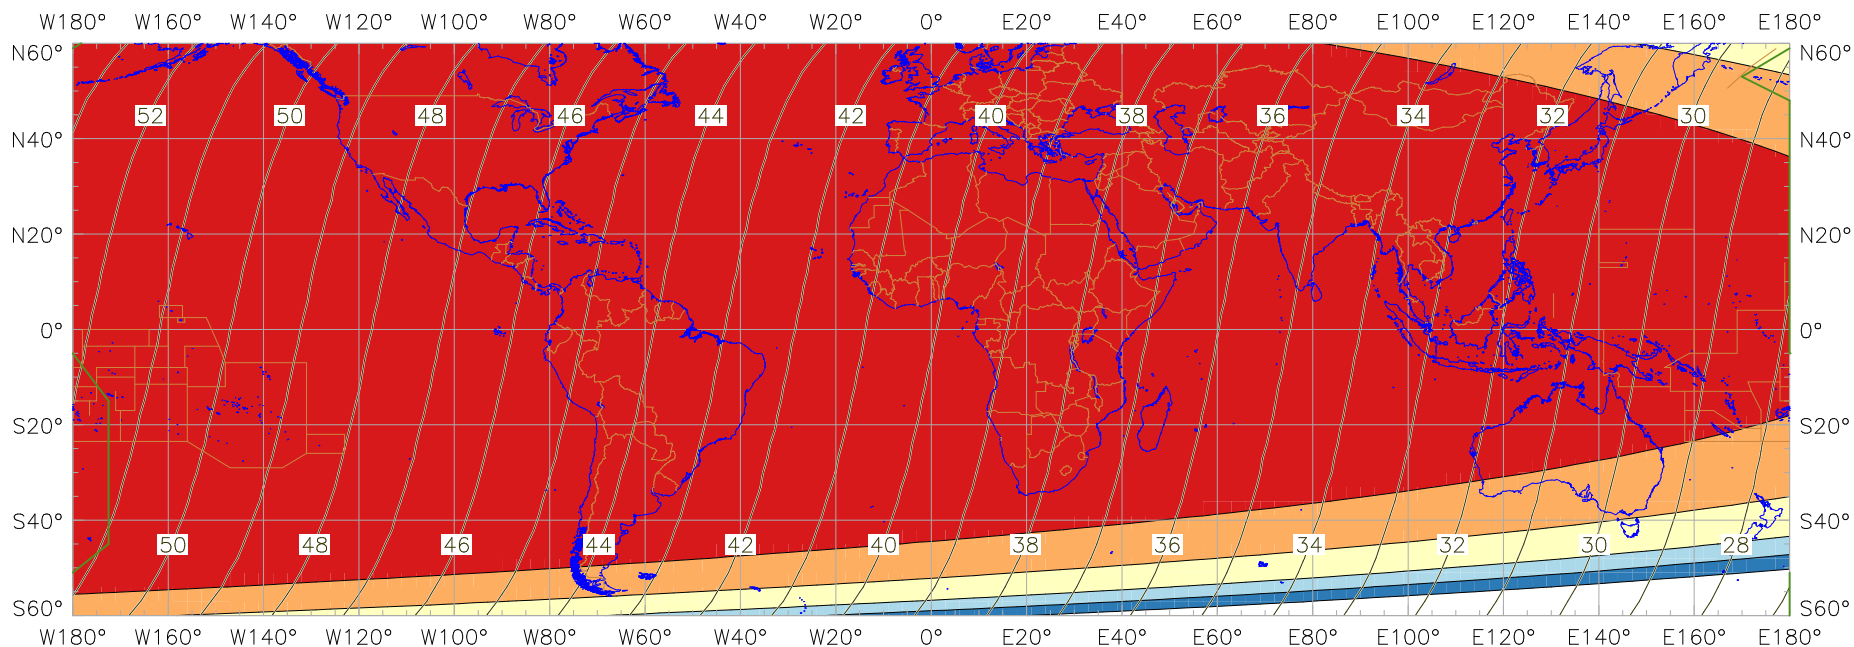

Visibility of the New Crescent Moon for 2021 April 13 (Ramadan 1442 AH)

New Moon occurred at 2021 April 12 at 02:31 UT

Age of the Moon in hours at the "Best time" ——— 20 ———

New Crescent Moon Visibility Key – Colour Coding of Shaded Areas

- | | | | |
|---|--|---|---|
|  | A – Easily visible to the naked eye |  | D – Will need optical aid to find the crescent moon |
|  | B – Visible to the naked eye under perfect conditions |  | E – Not visible with a conventional telescope |
|  | C – May need optical aid to find the crescent moon initially |  | F – Not visible – below the Danjon limit |
|  | Moon sets before the Sun |  | Moon prior to conjunction (new moon) |
|  | Predicted location of first visibility with the naked eye |  | Predicted location of first visibility with a telescope |