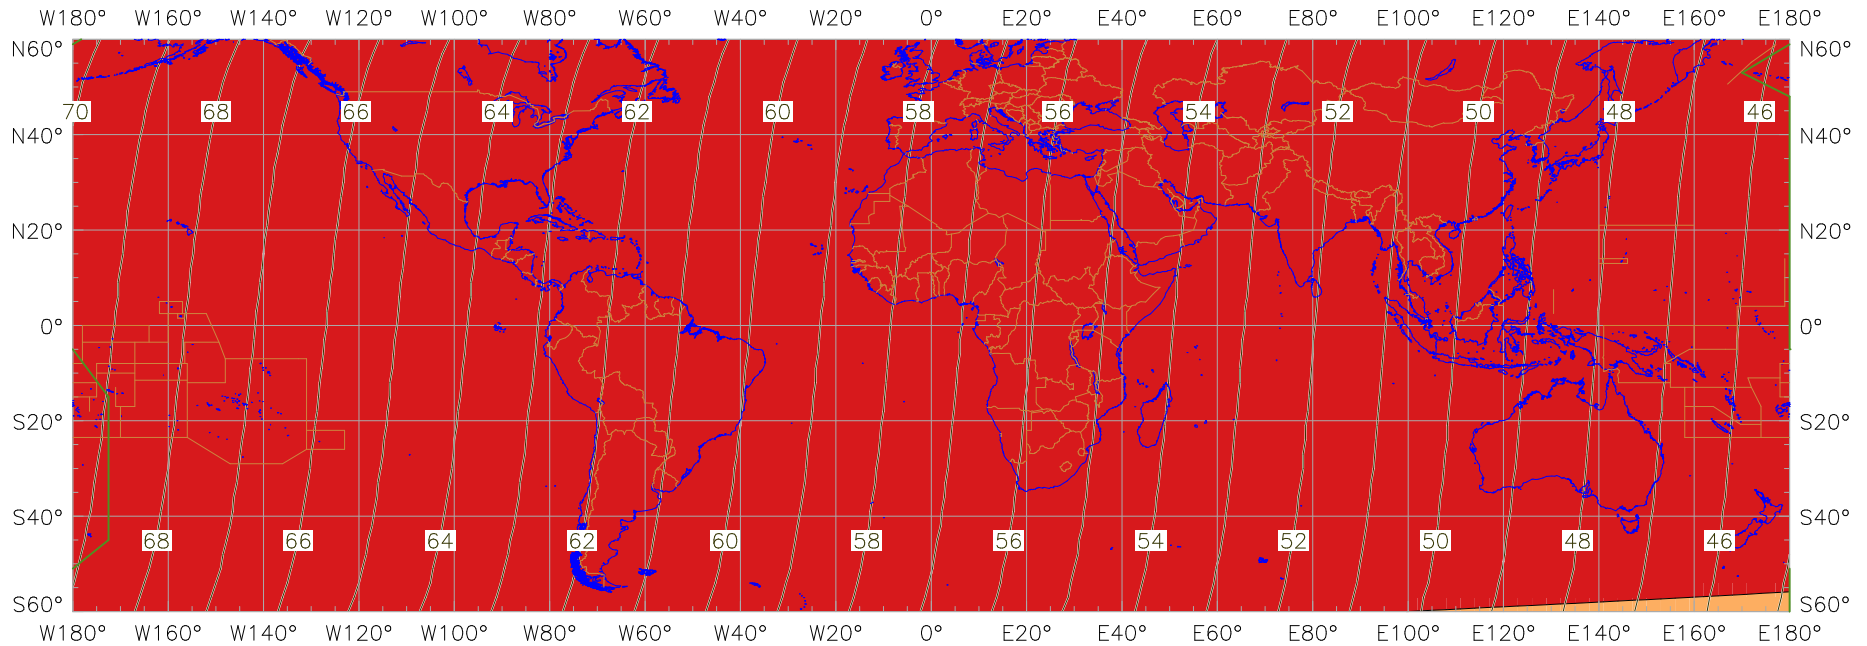

### Visibility of the New Crescent Moon for 2020 March 26 (Sha'ban 1441 AH)

New Moon occurred at 2020 March 24 at 09:28 UT

Age of the Moon in hours at the "Best time" ———20———

#### New Crescent Moon Visibility Key – Colour Coding of Shaded Areas

- |   |  |   |   |
|---|--|---|---|
|  | A – Easily visible to the naked eye                          |  | D – Will need optical aid to find the crescent moon     |
|  | B – Visible to the naked eye under perfect conditions        |  | E – Not visible with a conventional telescope           |
|  | C – May need optical aid to find the crescent moon initially |  | F – Not visible – below the Danjon limit                |
|  | Moon sets before the Sun                                     |  | Moon prior to conjunction (new moon)                    |
|  | Predicted location of first visibility with the naked eye    |  | Predicted location of first visibility with a telescope |