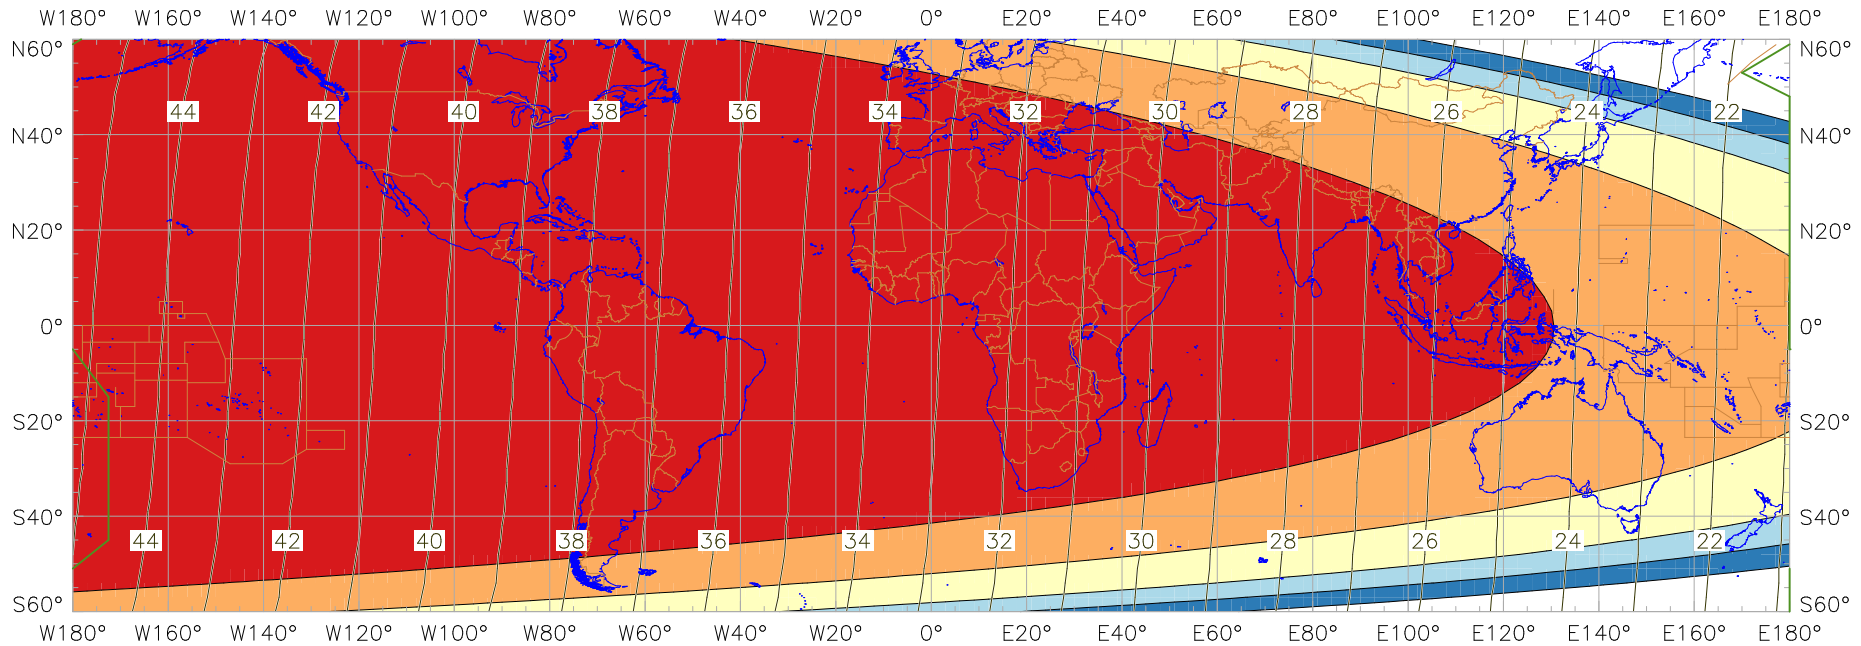

### Visibility of the New Crescent Moon for 2020 March 25 (Sha'ban 1441 AH)

New Moon occurred at 2020 March 24 at 09:28 UT

Age of the Moon in hours at the "Best time" ——— 20 ———

#### New Crescent Moon Visibility Key – Colour Coding of Shaded Areas

- |   |  |   |   |
|---|--|---|---|
|  | A – Easily visible to the naked eye                          |  | D – Will need optical aid to find the crescent moon     |
|  | B – Visible to the naked eye under perfect conditions        |  | E – Not visible with a conventional telescope           |
|  | C – May need optical aid to find the crescent moon initially |  | F – Not visible – below the Danjon limit                |
|  | Moon sets before the Sun                                     |  | Moon prior to conjunction (new moon)                    |
|  | Predicted location of first visibility with the naked eye    |  | Predicted location of first visibility with a telescope |