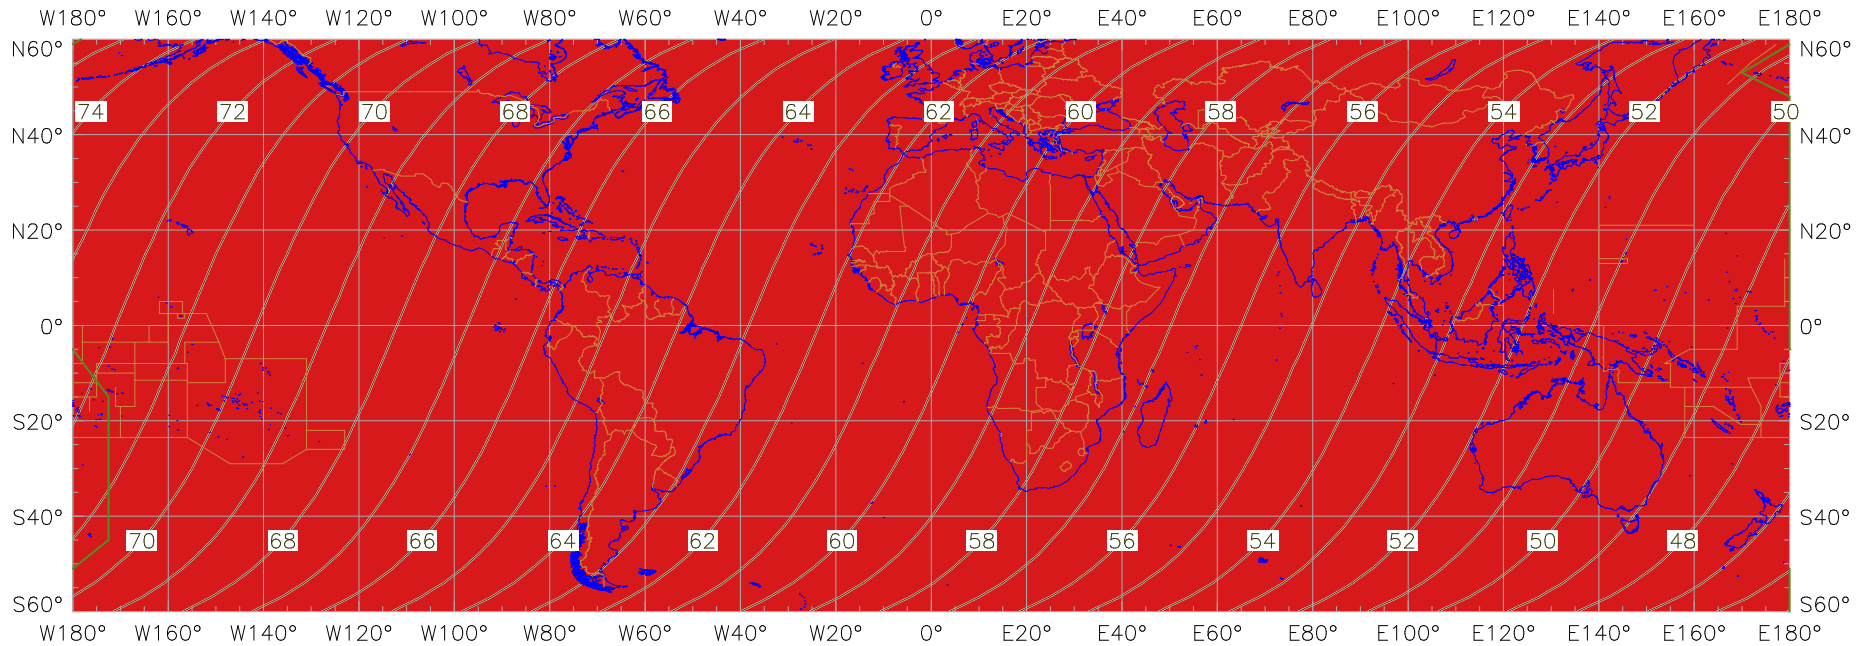

Visibility of the New Crescent Moon for 2020 June 23 (Dhu al-Qa'da 1441 AH)

New Moon occurred at 2020 June 21 at 06:41 UT

Age of the Moon in hours at the "Best time" ———20———

New Crescent Moon Visibility Key – Colour Coding of Shaded Areas

- | | | | |
|---|--|---|---|
|  | A – Easily visible to the naked eye |  | D – Will need optical aid to find the crescent moon |
|  | B – Visible to the naked eye under perfect conditions |  | E – Not visible with a conventional telescope |
|  | C – May need optical aid to find the crescent moon initially |  | F – Not visible – below the Danjon limit |
|  | Moon sets before the Sun |  | Moon prior to conjunction (new moon) |
|  | Predicted location of first visibility with the naked eye |  | Predicted location of first visibility with a telescope |